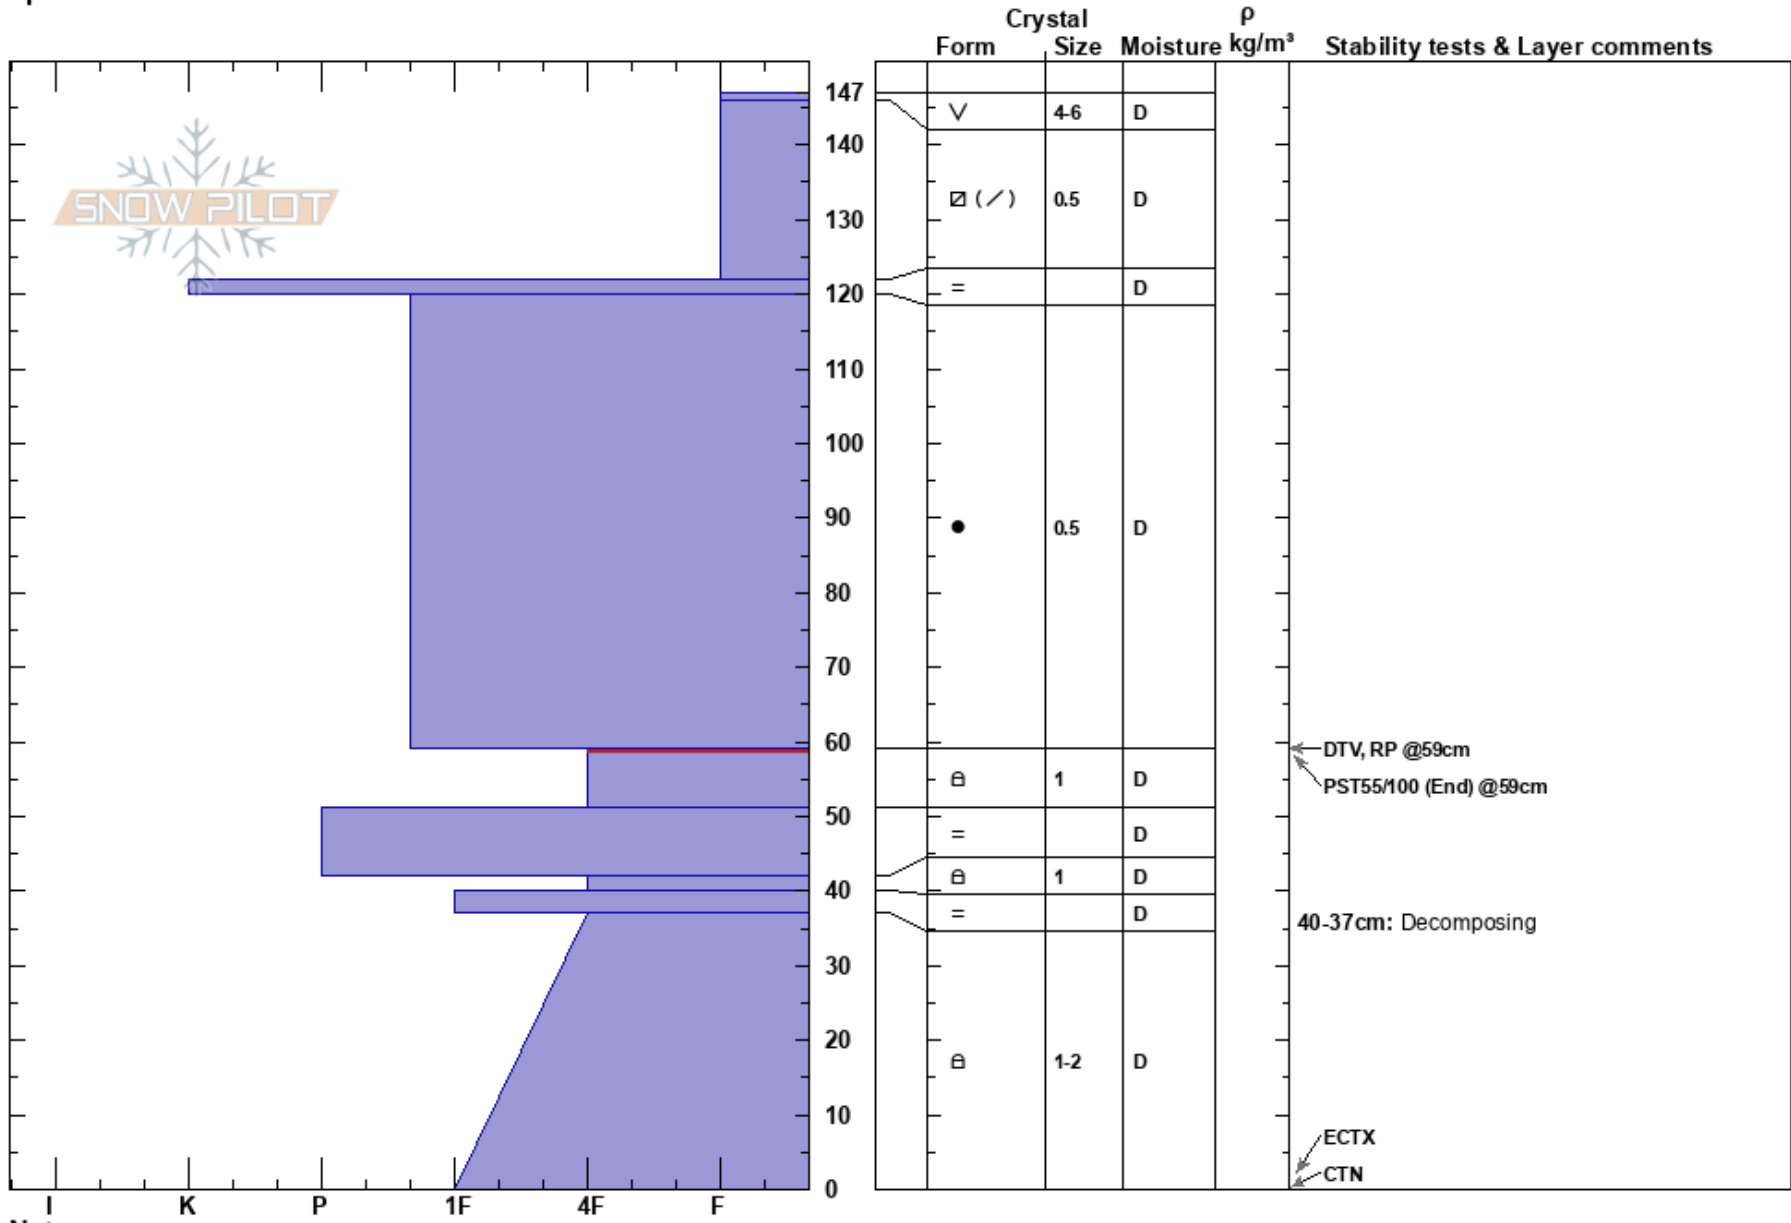

Johnson Canyon
 Central Sierra
 CA
Elevation: 7160 ft
Aspect: 50°
Specifics:

Steve Reynaud
 01/14/2019 - 11:00am
Co-ord: 39.33912N, -120.30448W
Slope Angle: 27°
Wind Loading: no

Stability: Good
Air Temperature: -4°C
Sky Cover: BKN
Precipitation: NO
Wind: NE Light Breeze

HS: 147
Layer Notes:
 59-51cm: Problematic layer
 40-37cm: Decomposing

Notes: