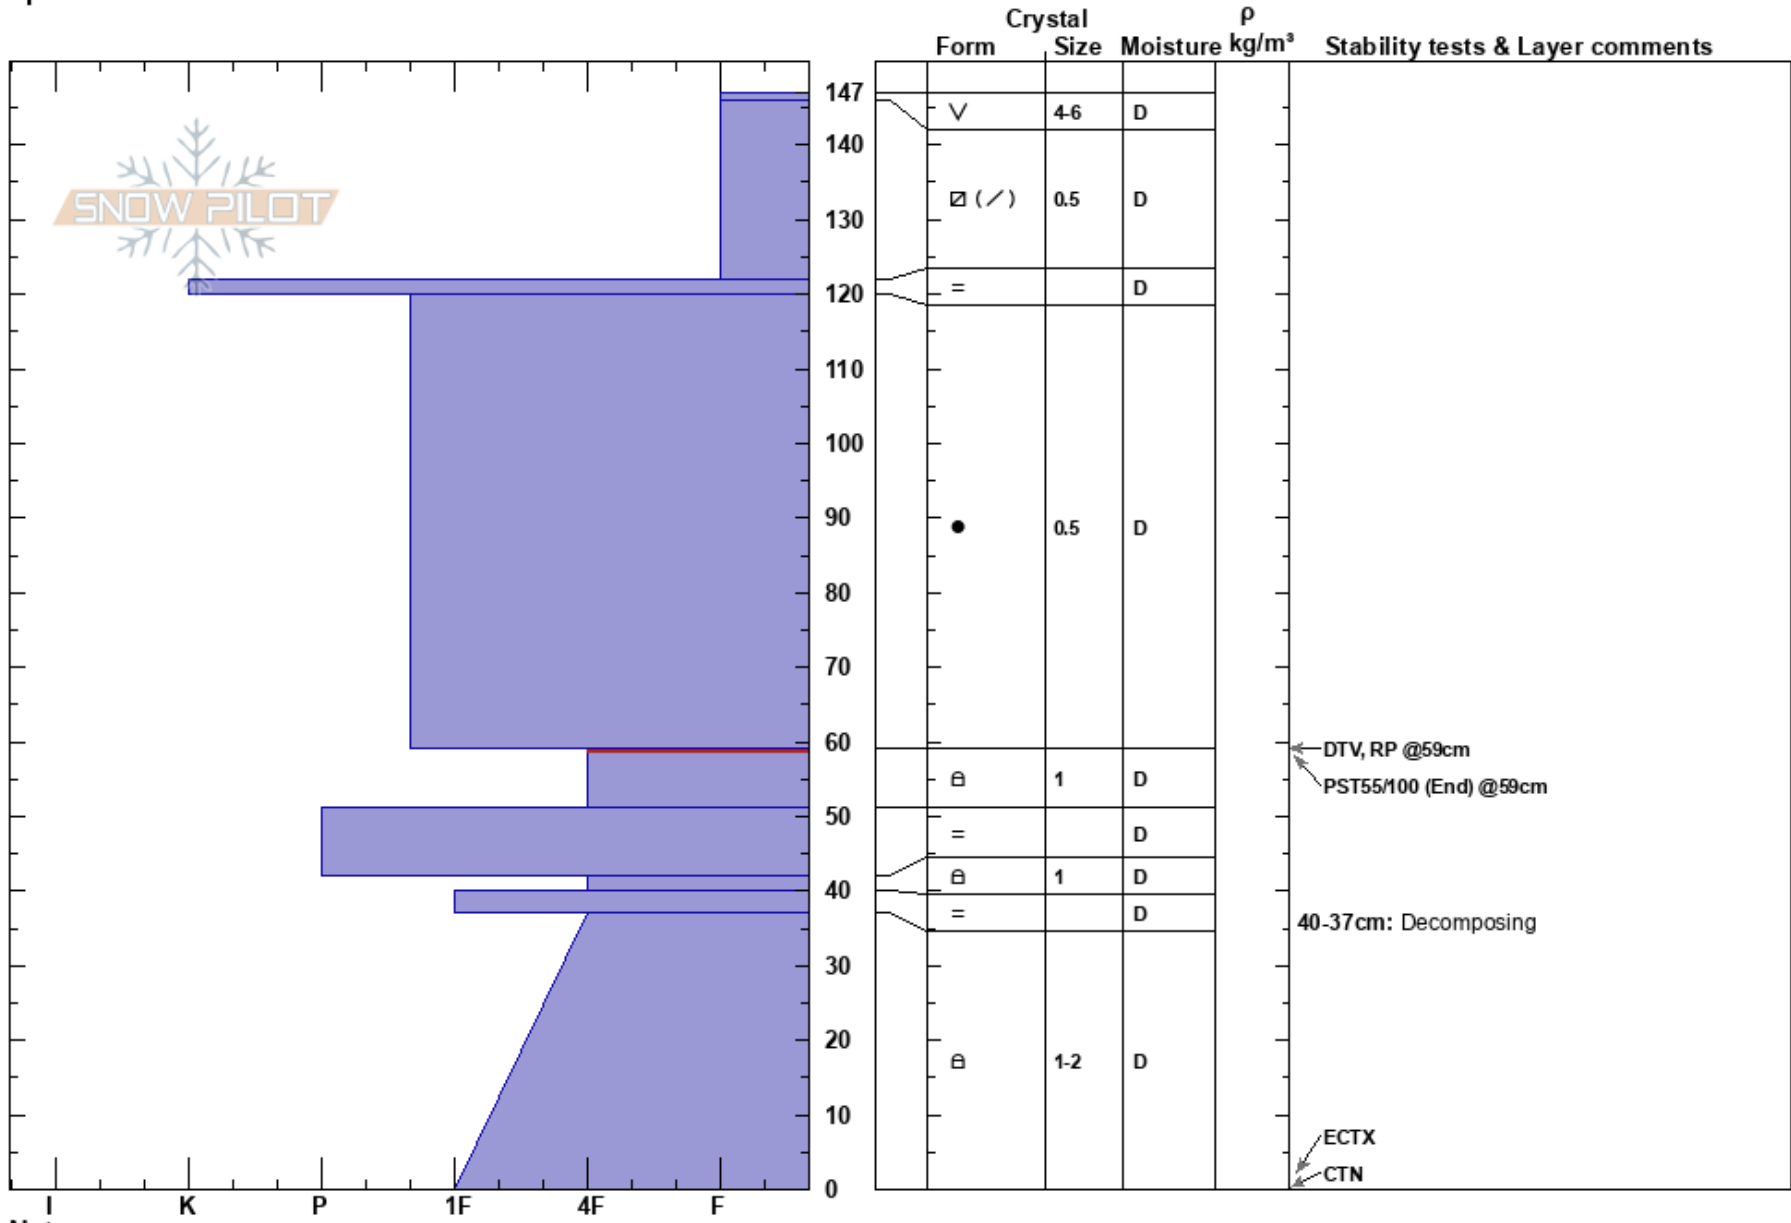

Johnson Canyon
 Central Sierra
 CA
 Elevation: 7160 ft
 Aspect: 50°
 Specifics:

Steve Reynaud
 01/14/2019 - 11:00am
 Co-ord: 39.33912N, -120.30448W
 Slope Angle: 27°
 Wind Loading: no

Stability: Good
 Air Temperature: -4°C
 Sky Cover: BKN
 Precipitation: NO
 Wind: NE Light Breeze

HS:147
 Layer Notes:
 59-51cm: Problematic layer
 40-37cm: Decomposing

Notes: