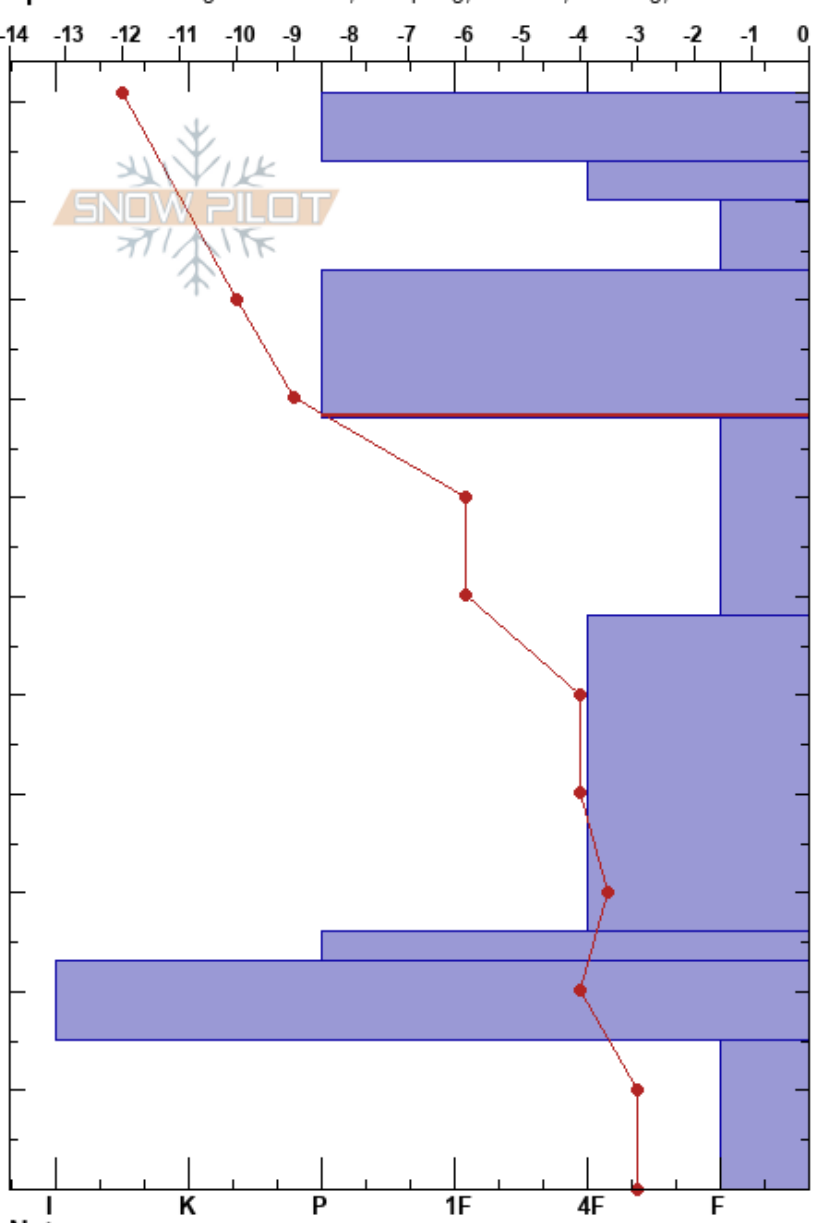

Big Bowl APP
 Kachina Peaks
 AZ
 Elevation: 11400 ft
 Aspect: NW

Blair Foust
 01/12/2019 - 12:00pm
 Co-ord: 35.32990N, -111.68195W
 Slope Angle: 31°
 Wind Loading: previous

Stability: **HS:111**
 Air Temperature: -4°C
 Sky Cover: FEW
 Precipitation: NO
 Wind: NE Light Breeze

PF:20 93-78cm:Problematic layer

Specifics: Pit dug in a Ski Area; Collapsing, localized; Cracking; Ski tracks on slope

Depth (cm)	Crystal		Moisture	ρ kg/m ³	Stability tests & Layer comments
	Form	Size			
111	/	0.5			← PST45/100 (SF) @111cm
105	☒	0.5			← CTV, Q2 @105cm
100	☐	1			← CTV, Q1 @100cm Sudden Planer
93					← CT11, Q2 @93cm
80	• (Λ)	0.5-1			
78					← ECTPV @78cm
70	☐	1			
60					
50					
40	☐	1			
30					
20	☐	1-3			
10	Λ	3-5			