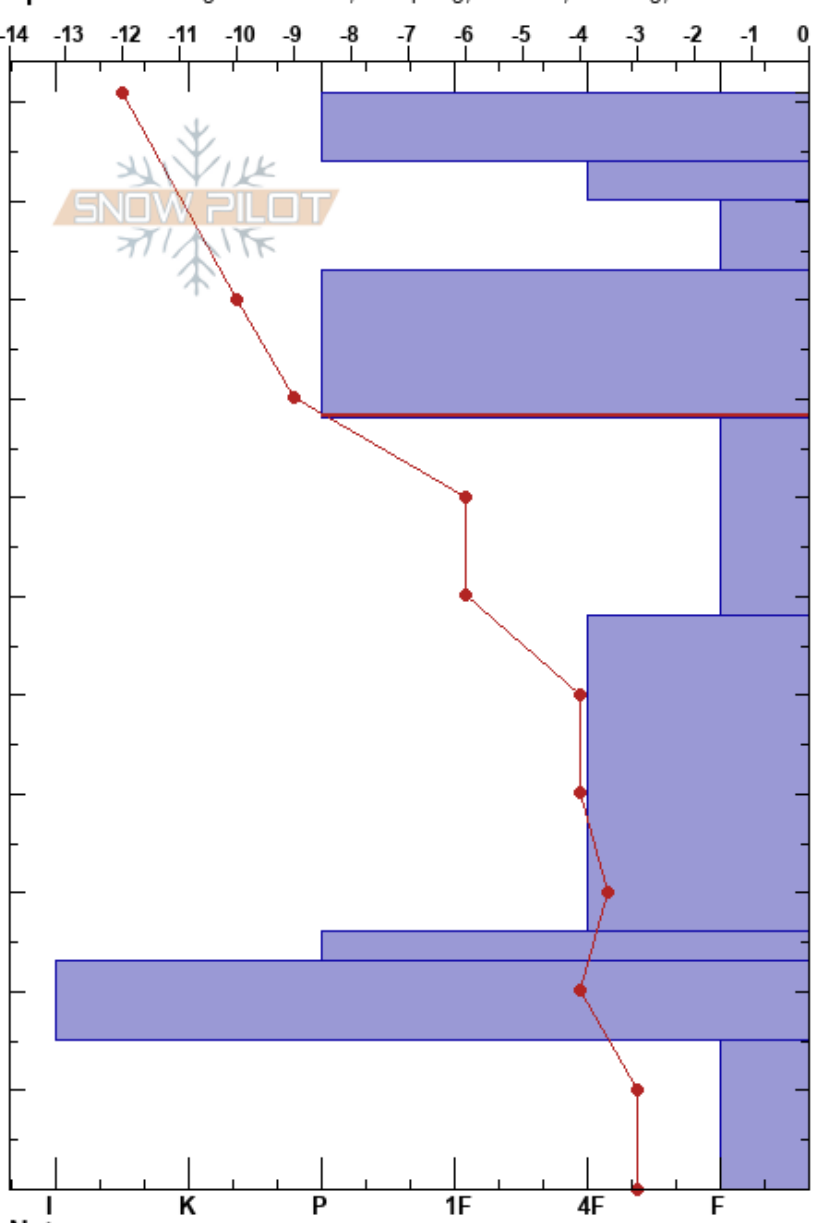

Big Bowl APP
 Kachina Peaks
 AZ
 Elevation: 11400 ft
 Aspect: NW

Blair Foust
 01/12/2019 - 12:00pm
 Co-ord: 35.32990N, -111.68195W
 Slope Angle: 31°
 Wind Loading: previous

Stability: **HS:111**
 Air Temperature: -4°C
 Sky Cover: FEW
 Precipitation: NO
 Wind: NE Light Breeze

PF:20 93-78cm:Problematic layer

Specifics: Pit dug in a Ski Area; Collapsing, localized; Cracking; Ski tracks on slope

Height (cm)	Crystal		Moisture	ρ kg/m ³	Stability tests & Layer comments
	Form	Size			
111	/	0.5			← PST45/100 (SF) @111cm
105	☒	0.5			← CTV, Q2 @105cm
100	☐	1			← CTV, Q1 @100cm Sudden Planer
93	• (Λ)	0.5-1			← CT11, Q2 @93cm
78					← ECTPV @78cm
70	☐	1			
60					
50					
40	☐	1			
30					
20	☐	1-3			
10	Λ	3-5			