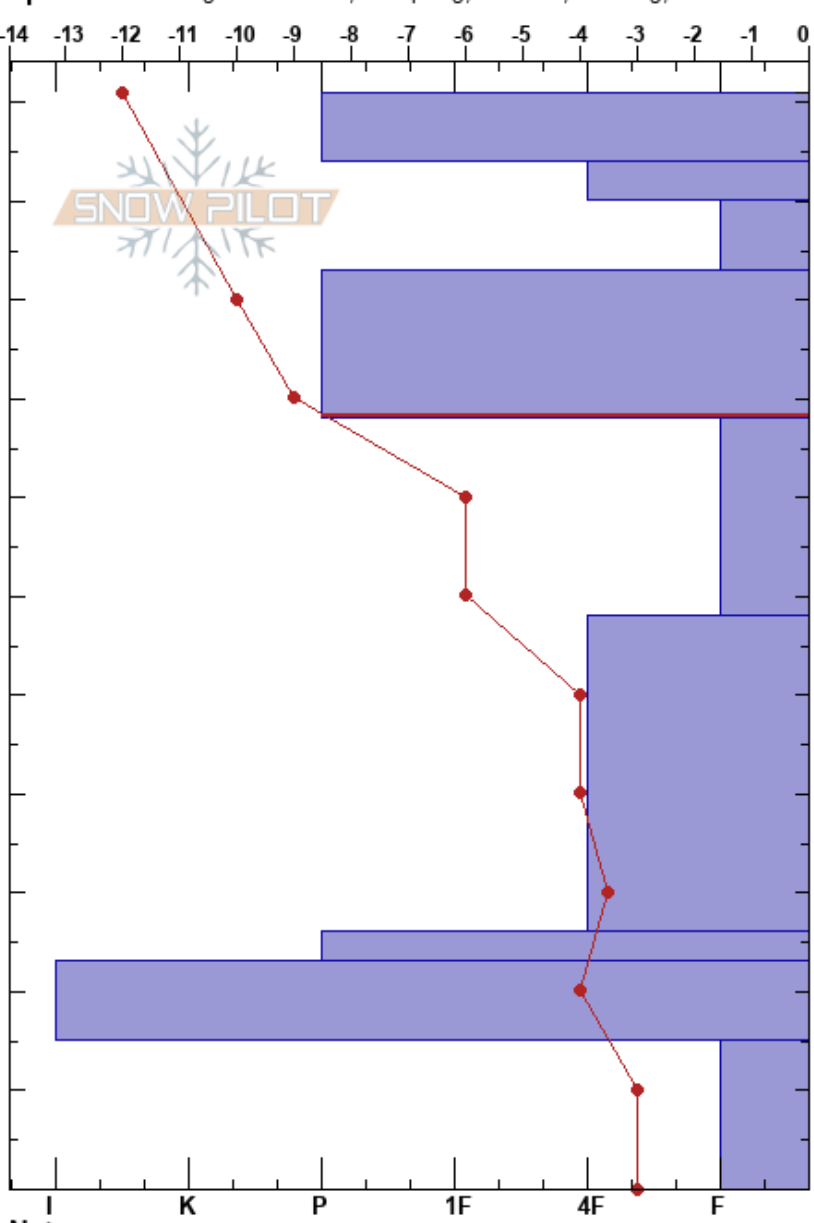

Big Bowl APP
 Kachina Peaks
 AZ
 Elevation: 11400 ft
 Aspect: NW

Blair Foust
 01/12/2019 - 12:00pm
 Co-ord: 35.32990N, -111.68195W
 Slope Angle: 31°
 Wind Loading: previous

Stability: **HS:111**
 Air Temperature: -4°C
 Sky Cover: FEW
 Precipitation: NO
 Wind: NE Light Breeze

PF:20 93-78cm:Problematic layer

Specifics: Pit dug in a Ski Area; Collapsing, localized; Cracking; Ski tracks on slope

Depth (cm)	Crystal		Moisture	ρ kg/m ³	Stability tests & Layer comments
	Form	Size			
111	/	0.5			← PST45/100 (SF) @111cm
105	☒	0.5			← CTV, Q2 @105cm
100	☐	1			← CTV, Q1 @100cm Sudden Planer
93	• (Λ)	0.5-1			← CT11, Q2 @93cm
78					← ECTPV @78cm
70	☐	1			
60					
50					
40	☐	1			
30					
20	☐	1-3			
10	Λ	3-5			