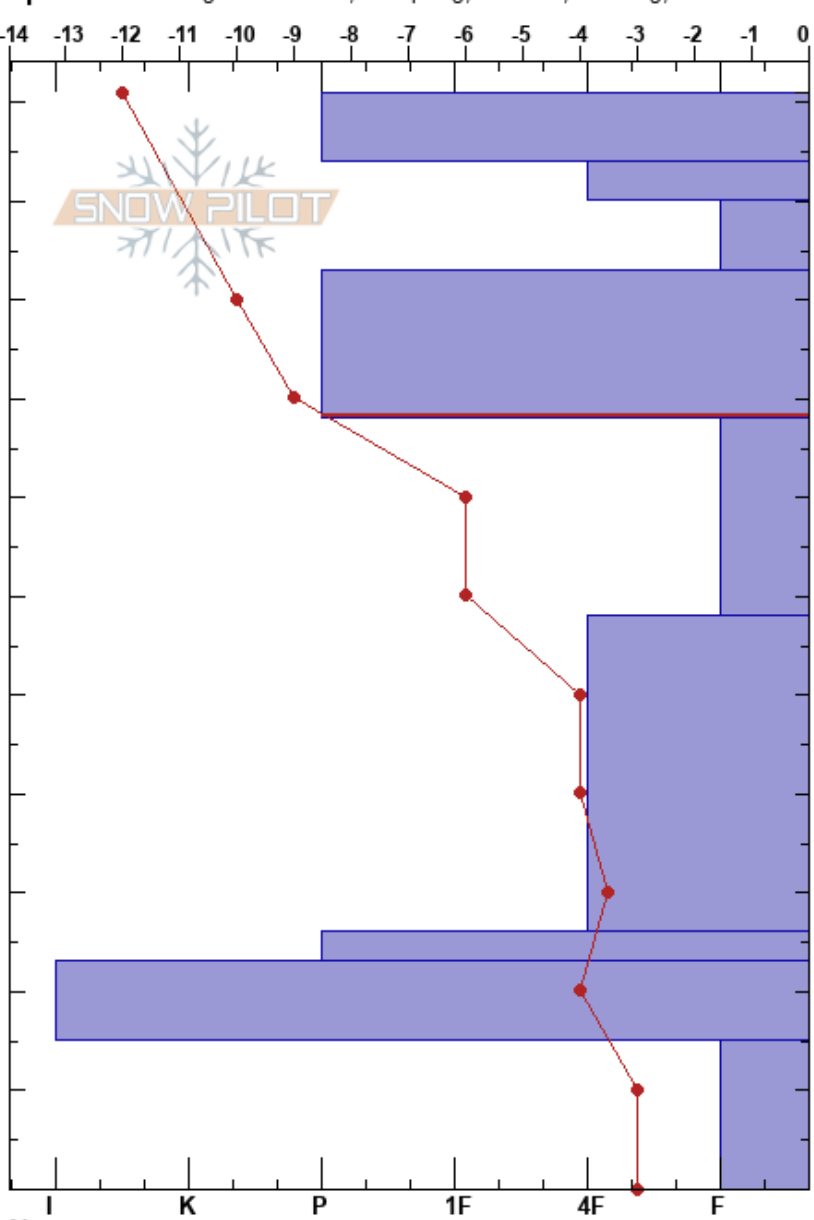

Big Bowl APP
 Kachina Peaks
 AZ
 Elevation: 11400 ft
 Aspect: NW

Blair Foust
 01/12/2019 - 12:00pm
 Co-ord: 35.32990N, -111.68195W
 Slope Angle: 31°
 Wind Loading: previous

Stability: **HS:111**
 Air Temperature: -4°C
 Sky Cover: FEW
 Precipitation: NO
 Wind: NE Light Breeze

PF:20 93-78cm:Problematic layer

Specifics: Pit dug in a Ski Area; Collapsing, localized; Cracking; Ski tracks on slope

Height (cm)	Crystal		Moisture	ρ kg/m ³	Stability tests & Layer comments
	Form	Size			
111	/	0.5			← PST45/100 (SF) @111cm
105	☒	0.5			← CTV, Q2 @105cm
100	☐	1			← CTV, Q1 @100cm Sudden Planer
93	• (Λ)	0.5-1			← CT11, Q2 @93cm
78					← ECTPV @78cm
70	☐	1			
60					
50					
40	☐	1			
30					
20	☐	1-3			
10	Λ	3-5			