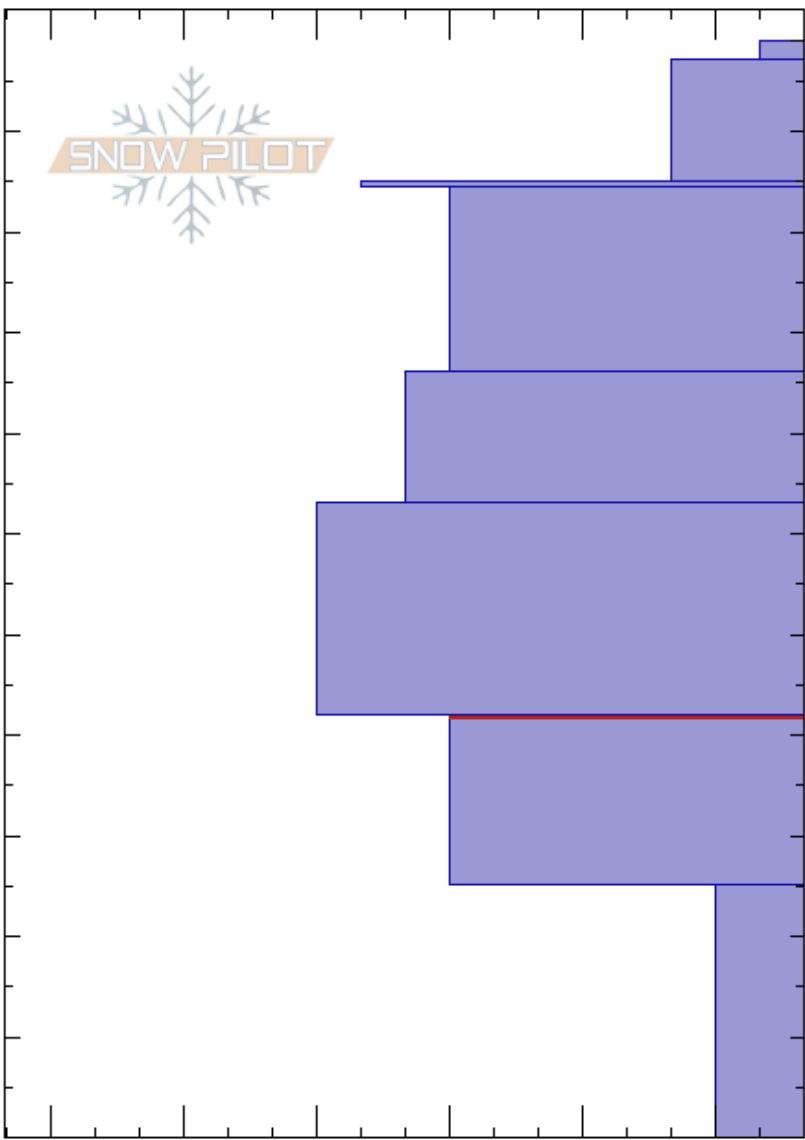

Rattlesnake01\_14\_19  
 Rattlesnake Mtns  
 MT  
 Elevation: 7700 ft  
 Aspect: 105°  
 Specifics:

Travis Craft  
 01/14/2019 - 10:00am  
 Co-ord: 47.04380N, -113.98582W  
 Slope Angle: 15°  
 Wind Loading:

Stability:  
 Air Temperature: 3°C  
 Sky Cover: CLR  
 Precipitation: NO  
 Wind: Calm

HS:109  
 PF:40  
 42-25cm:Problematic layer

Crystal Form	Crystal Size	Moisture	$\rho$ kg/m <sup>3</sup>	Stability tests & Layer comments
$\nabla (\Delta)$				
/				
$\odot \odot$				← ECTN12 @94.6cm
•				
•				
•				
				← ECTN21 @45cm
B				
B				