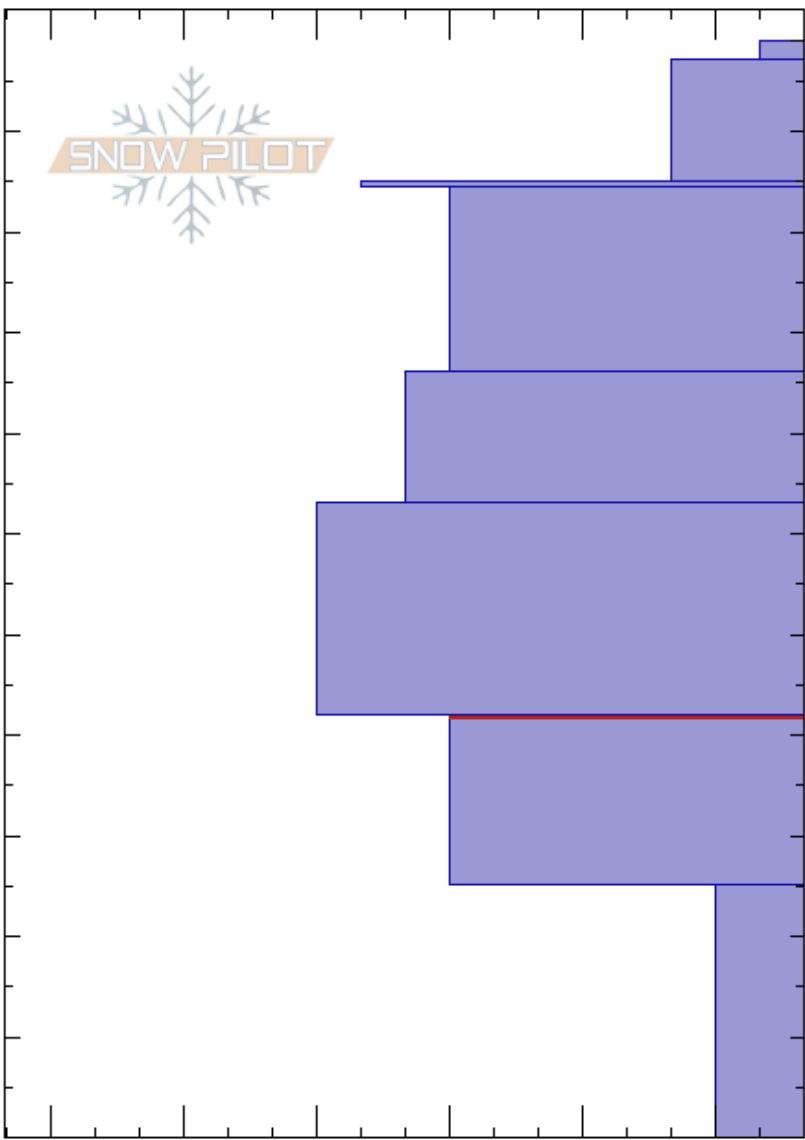

Rattlesnake01\_14\_19  
 Rattlesnake Mtns  
 MT  
 Elevation: 7700 ft  
 Aspect: 105°  
 Specifics:

Travis Craft  
 01/14/2019 - 10:00am  
 Co-ord: 47.04380N, -113.98582W  
 Slope Angle: 15°  
 Wind Loading:

Stability:  
 Air Temperature: 3°C  
 Sky Cover: CLR  
 Precipitation: NO  
 Wind: Calm

HS:109  
 PF:40  
 42-25cm:Problematic layer

Height (cm)	Crystal		$\rho$ kg/m <sup>3</sup>	Stability tests & Layer comments
	Form	Size		
109				
100	V (Δ)			
94.6	⊙⊙			← ECTN12 @94.6cm
85	•			
70	•			
53	•			
45				← ECTN21 @45cm
33	B			
13	B			