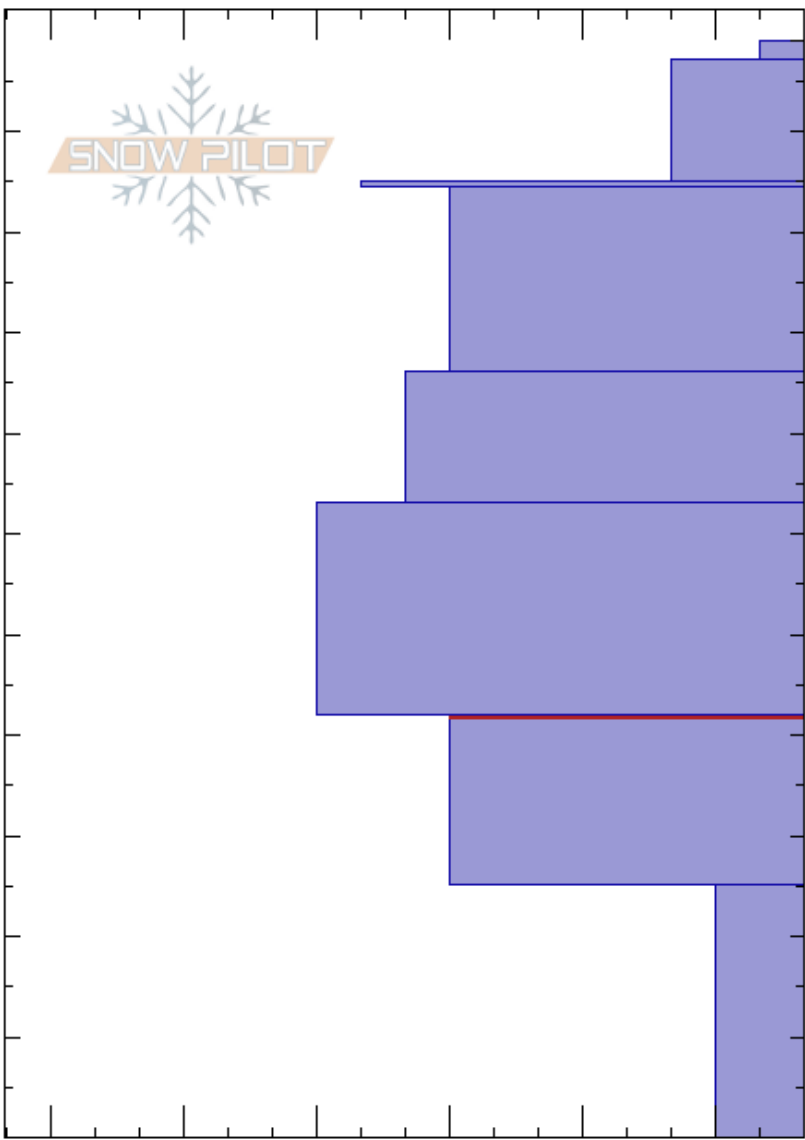

Rattlesnake01\_14\_19  
 Rattlesnake Mtns  
 MT  
 Elevation: 7700 ft  
 Aspect: 105°  
 Specifics:

Travis Craft  
 01/14/2019 - 10:00am  
 Co-ord: 47.04380N, -113.98582W  
 Slope Angle: 15°  
 Wind Loading:

Stability:  
 Air Temperature: 3°C  
 Sky Cover: CLR  
 Precipitation: NO  
 Wind: Calm

HS:109  
 PF:40  
 42-25cm:Problematic layer

Height (cm)	Crystal		$\rho$ kg/m <sup>3</sup>	Stability tests & Layer comments
	Form	Size		
109				
100	V (Δ)			
94.6	⊙			← ECTN12 @94.6cm
85	•			
70	•			
53	•			
45				← ECTN21 @45cm
35	B			
15	B			