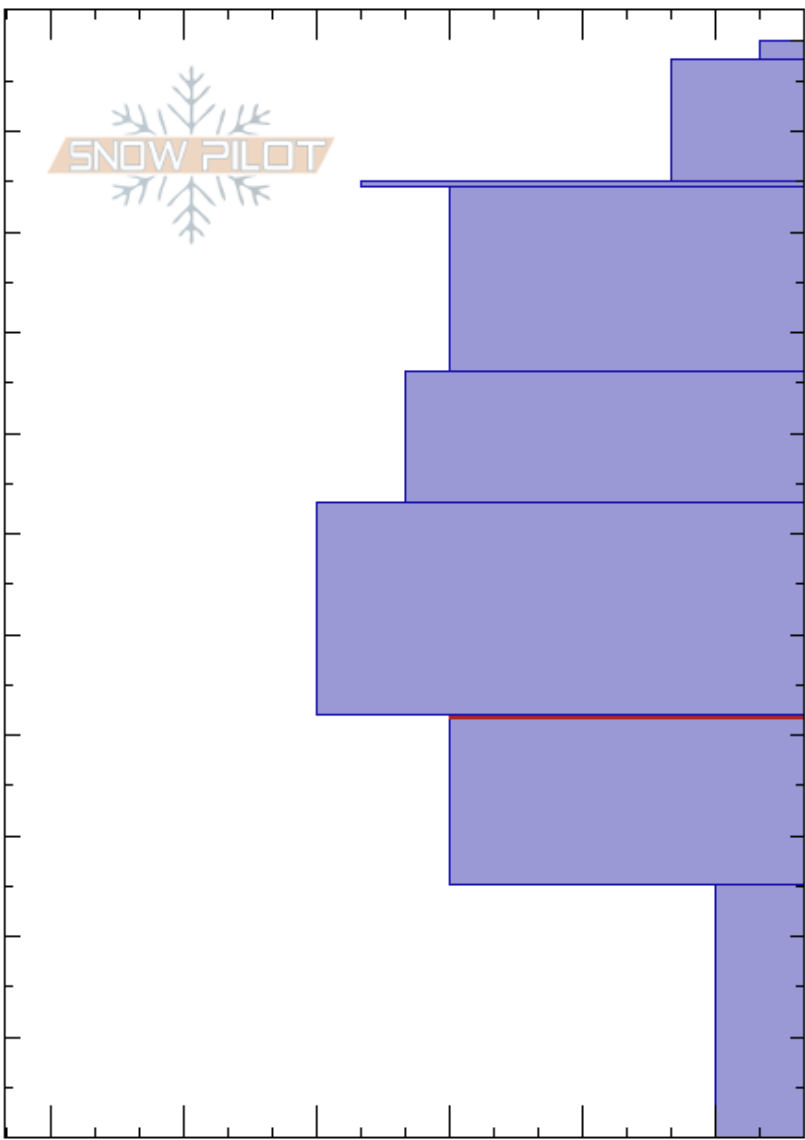

Rattlesnake01\_14\_19  
 Rattlesnake Mtns  
 MT  
 Elevation: 7700 ft  
 Aspect: 105°  
 Specifics:

Travis Craft  
 01/14/2019 - 10:00am  
 Co-ord: 47.04380N, -113.98582W  
 Slope Angle: 15°  
 Wind Loading:

Stability:  
 Air Temperature: 3°C  
 Sky Cover: CLR  
 Precipitation: NO  
 Wind: Calm

HS:109  
 PF:40  
 42-25cm:Problematic layer

| Height (cm) | Crystal |      | $\rho$<br>kg/m <sup>3</sup> | Stability tests & Layer comments |
|-------------|---------|------|-----------------------------|----------------------------------|
|             | Form    | Size |                             |                                  |
| 109         |         |      |                             |                                  |
| 100         | V (Δ)   |      |                             |                                  |
| 94.6        | ⊙       |      |                             | ← ECTN12 @94.6cm                 |
| 85          | •       |      |                             |                                  |
| 70          | •       |      |                             |                                  |
| 53          | •       |      |                             |                                  |
| 45          |         |      |                             | ← ECTN21 @45cm                   |
| 33          | B       |      |                             |                                  |
| 13          | B       |      |                             |                                  |