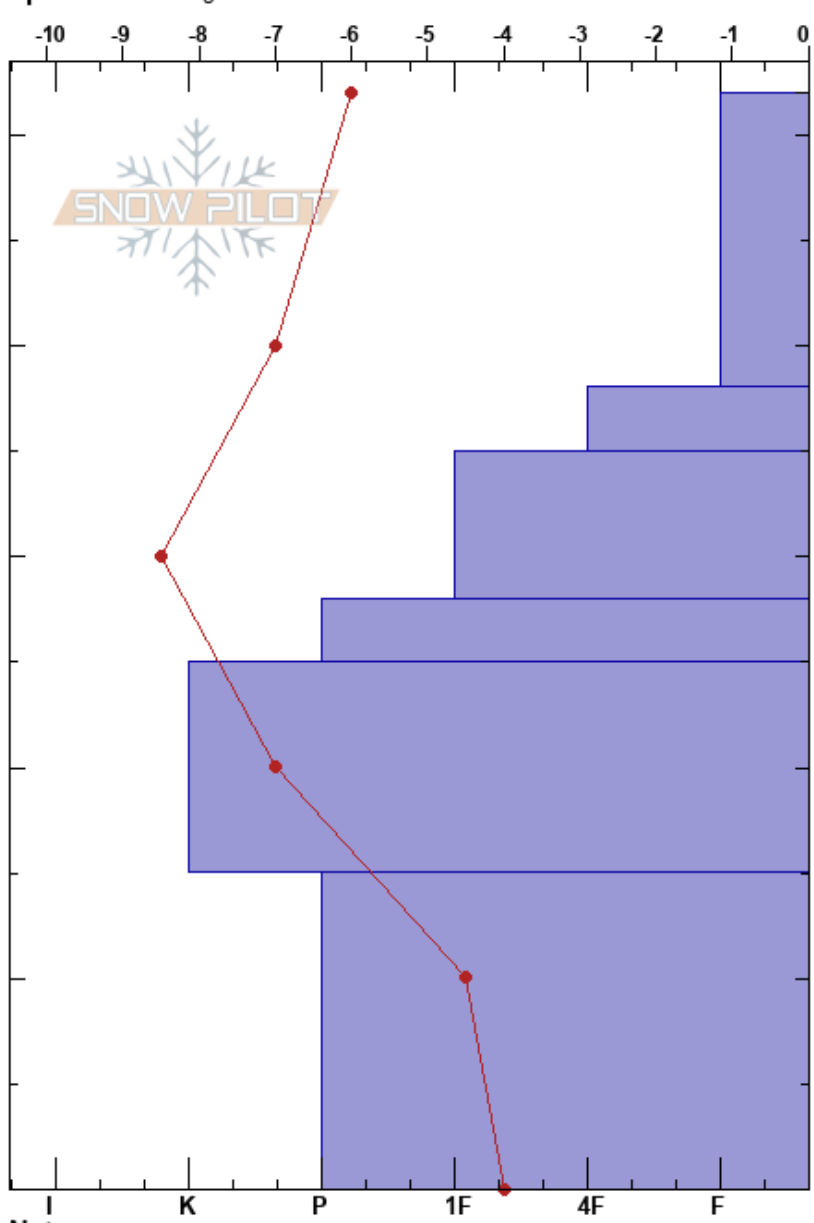

Hidden Valley, AZSB
 San Francisco Peaks
 AZ
 Elevation: 11554 ft
 Aspect: 330°
 Specifics: Pit dug in a Ski Area

Rick Stanionis
 01/13/2019 - 12:15pm
 Co-ord: 12S 437880W 3909581N
 Slope Angle: 35°
 Wind Loading: previous

Stability: **HS:52**
 Air Temperature: -8°C
 Sky Cover: SCT
 Precipitation: NO
 Wind: Calm
 Layer Notes: 38-35cm: Problematic layer

Form	Crystal Size	Moisture	ρ kg/m ³	Stability tests & Layer comments
+	3			
☐	1			← STE @35cm ← CT8, Q2 @35cm
(☐)	1			
○	0.5			
■				
^				← ECTX no propagation