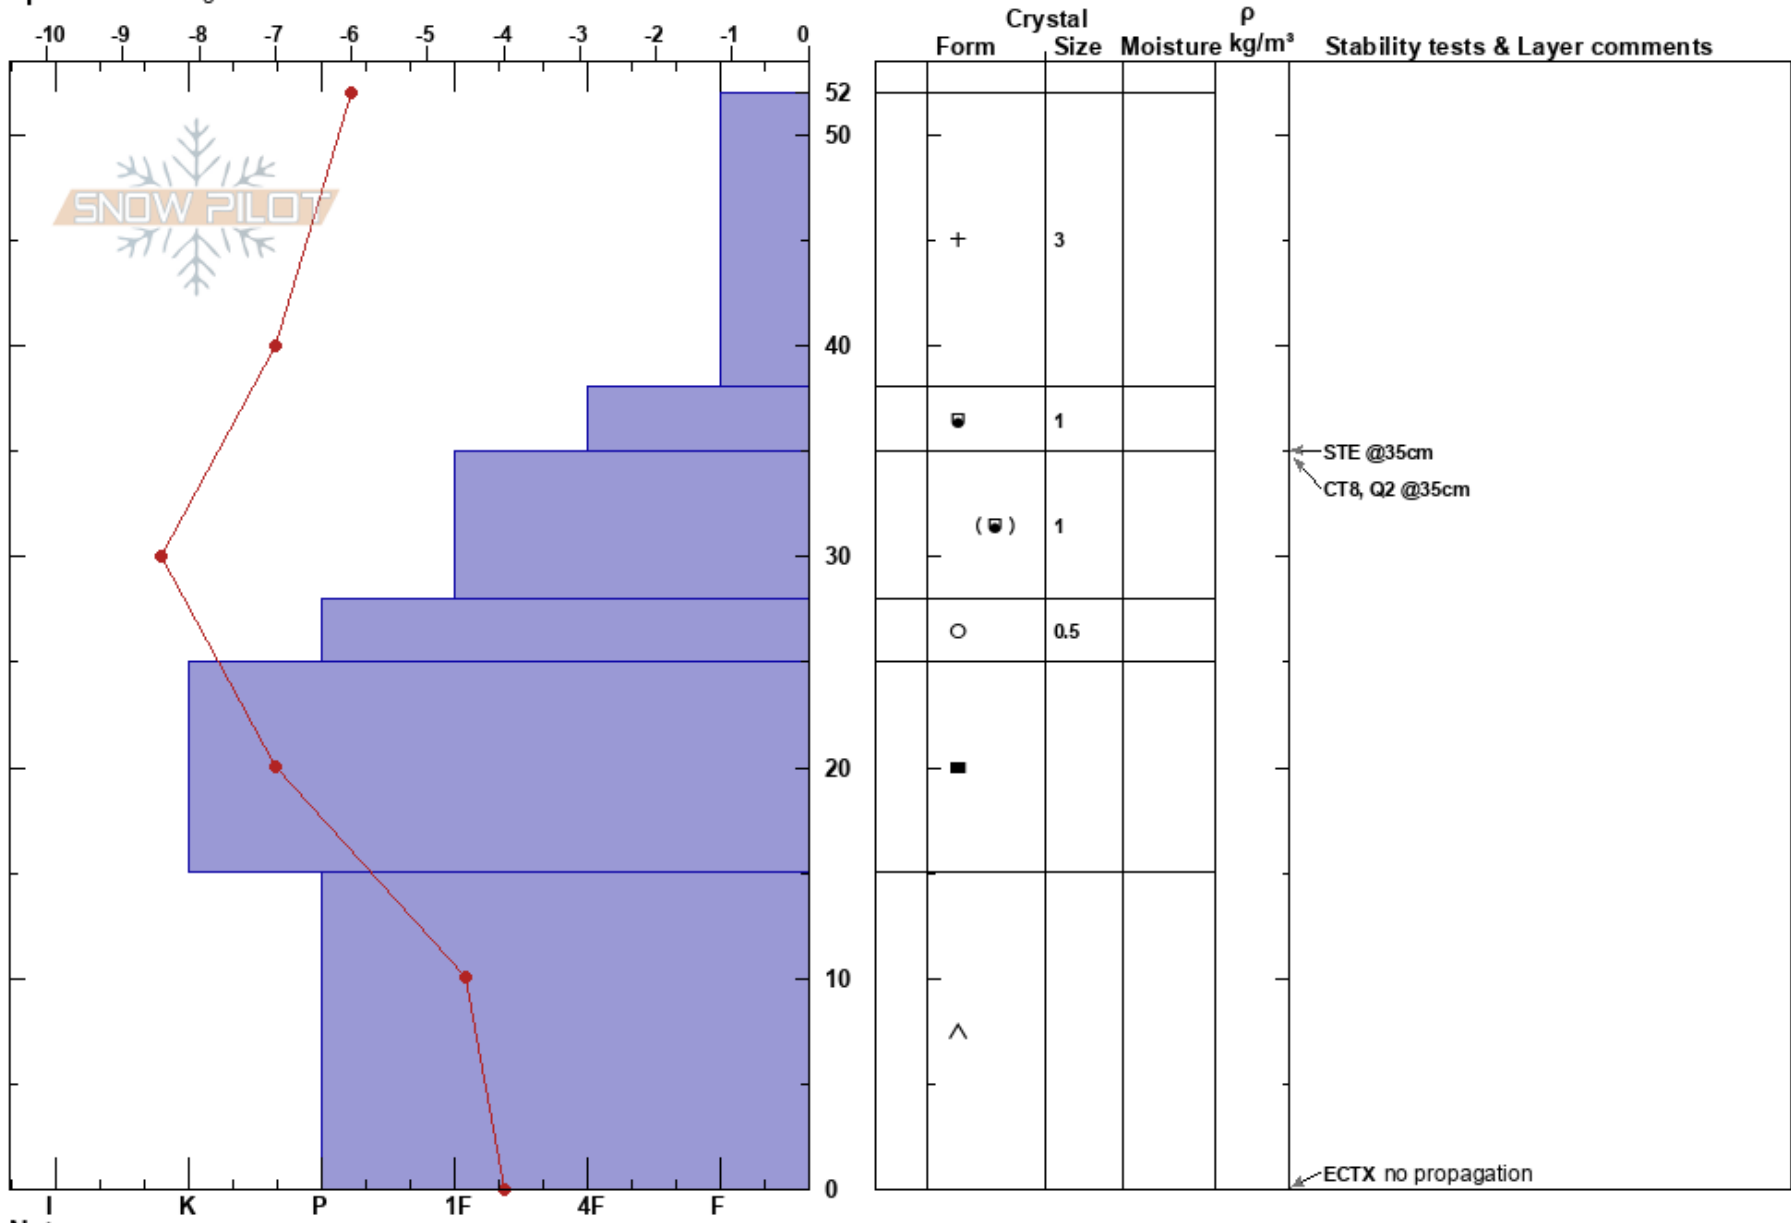

Hidden Valley, AZSB
 San Francisco Peaks
 AZ
 Elevation: 11554 ft
 Aspect: 330°
 Specifics: Pit dug in a Ski Area

Rick Stanionis
 01/13/2019 - 12:15pm
 Co-ord: 12S 437880W 3909581N
 Slope Angle: 35°
 Wind Loading: previous

Stability: **HS:52**
 Air Temperature: -8°C
 Sky Cover: SCT
 Precipitation: NO
 Wind: Calm
 Layer Notes: 38-35cm: Problematic layer

Notes: