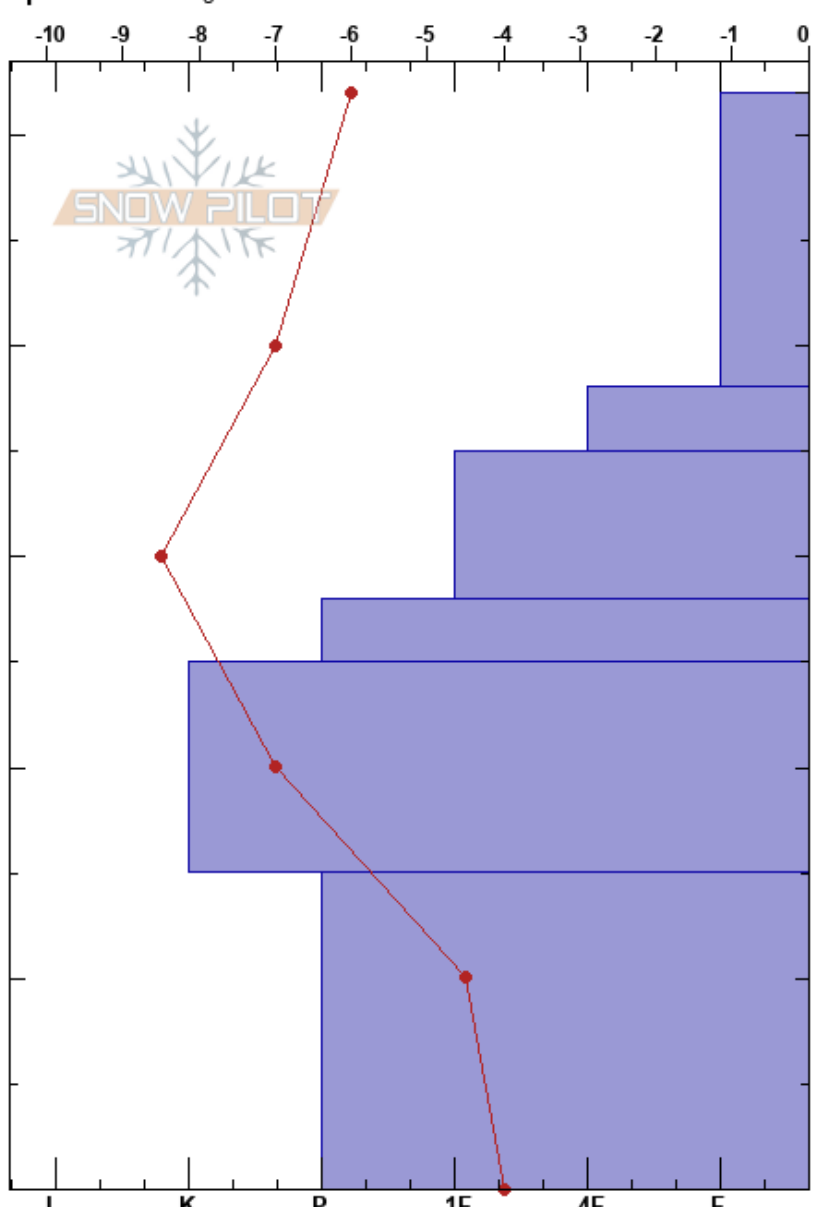

Hidden Valley, AZSB
 San Francisco Peaks
 AZ

Rick Stanionis
 01/13/2019 - 12:15pm
 Co-ord: 12S 437880W 3909581N
 Slope Angle: 35°
 Wind Loading: previous

Stability: **HS:52**
 Air Temperature: -8°C
 Sky Cover: SCT
 Precipitation: NO
 Wind: Calm
 Layer Notes: 38-35cm: Problematic layer

Elevation: 11554 ft
 Aspect: 330°
 Specifics: Pit dug in a Ski Area

Form	Crystal Size	Moisture	ρ kg/m ³	Stability tests & Layer comments
+	3			
☐	1			← STE @35cm ← CT8, Q2 @35cm
(☐)	1			
○	0.5			
■				
^				
				← ECTX no propagation