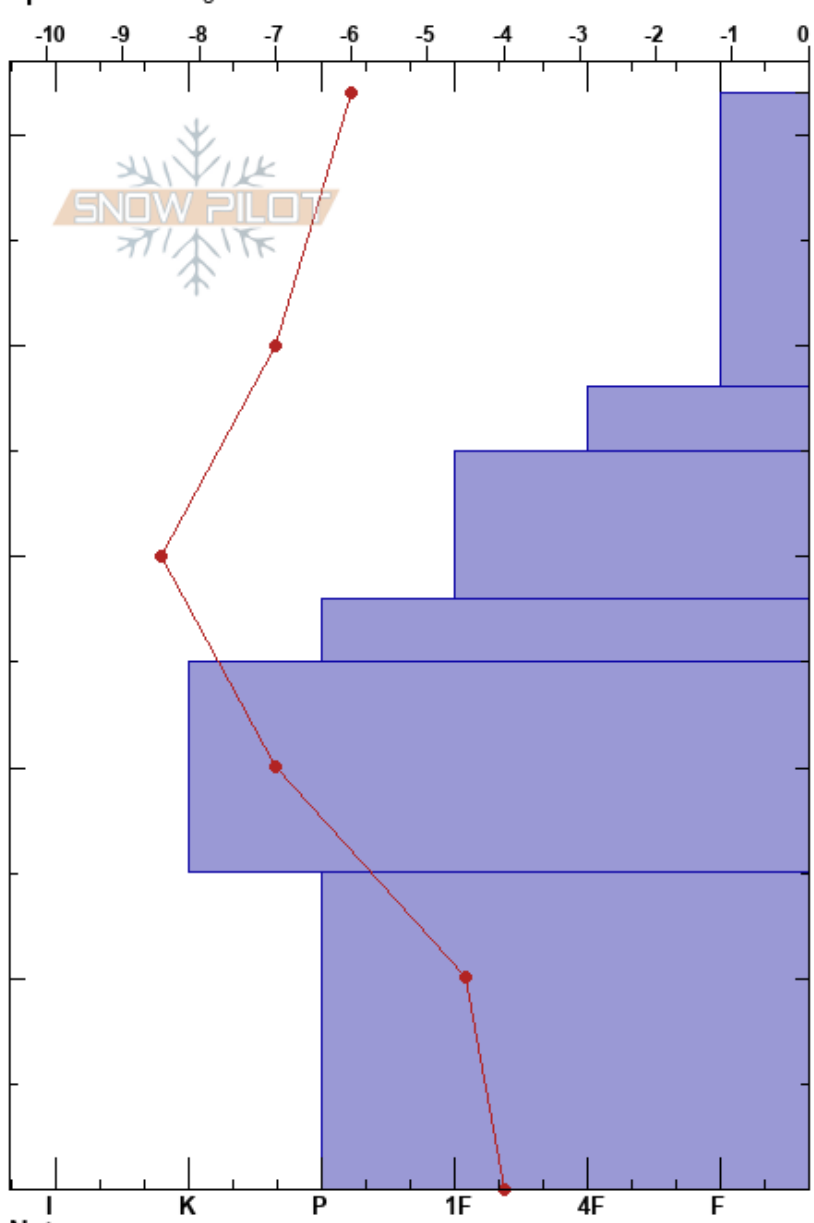

Hidden Valley, AZSB  
 San Francisco Peaks  
 AZ  
 Elevation: 11554 ft  
 Aspect: 330°  
 Specifics: Pit dug in a Ski Area

Rick Stanionis  
 01/13/2019 - 12:15pm  
 Co-ord: 12S 437880W 3909581N  
 Slope Angle: 35°  
 Wind Loading: previous

Stability: **HS:52**  
 Air Temperature: -8°C  
 Sky Cover: SCT  
 Precipitation: NO  
 Wind: Calm  
 Layer Notes: 38-35cm: Problematic layer

Form	Crystal Size	Moisture	$\rho$ kg/m <sup>3</sup>	Stability tests & Layer comments
+	3			
☐	1			
(☐)	1			← STE @35cm ← CT8, Q2 @35cm
○	0.5			
■				
^				
				← ECTX no propagation