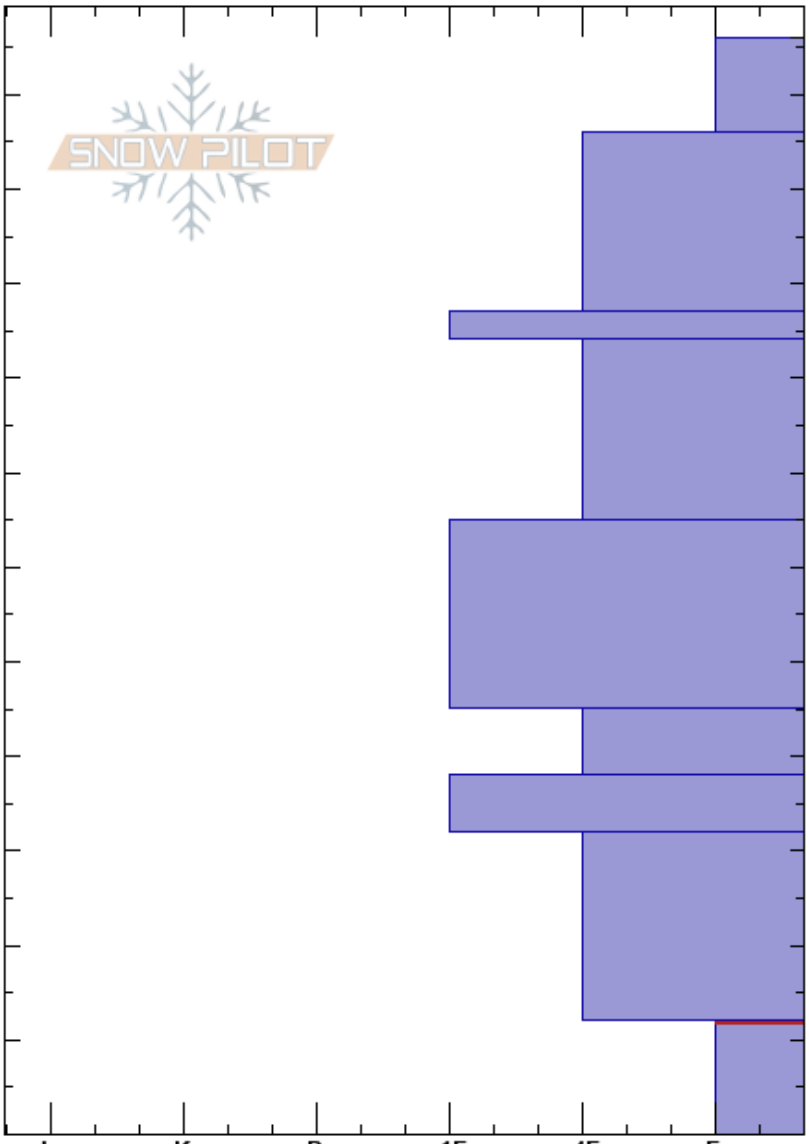

Prospect Mtn
 Sawatch
 CO
Elevation: 12000 ft
Aspect: 130°
Specifics: Pit is adjacent to avalanche: flank; Recent avalanche activity on similar slopes; Snowmobile tracks on slope

Ian Hoyer
 01/15/2017 - 12:00pm
Co-ord: 39.26935N, -106.21855W
Slope Angle: 35°
Wind Loading:

Stability: Poor
Air Temperature: 30°F
Sky Cover: OVC
Precipitation: NO
Wind: Calm

HS: 116
 12-0cm: Problematic layer

Depth (cm)	Crystal		Moisture	ρ kg/m ³	Stability tests & Layer comments
	Form	Size			
116					
110	+				
100	/				
90	/				
84	/				ECTN8 @84cm ECTN12 @84cm CT12, SP @84cm
80	/				
70					
60	•				
50					
45					PST37/100 (End) @45cm
40	◻	1			
35	•				
30					
20	⊖				
12					CT14, SP @12cm ECTP26 @12cm First ECT was ECTX PST40/100 (End) @12cm
10	^	3			
0					

Notes: Avalanche was snowmobile triggered, two days before (1/13).