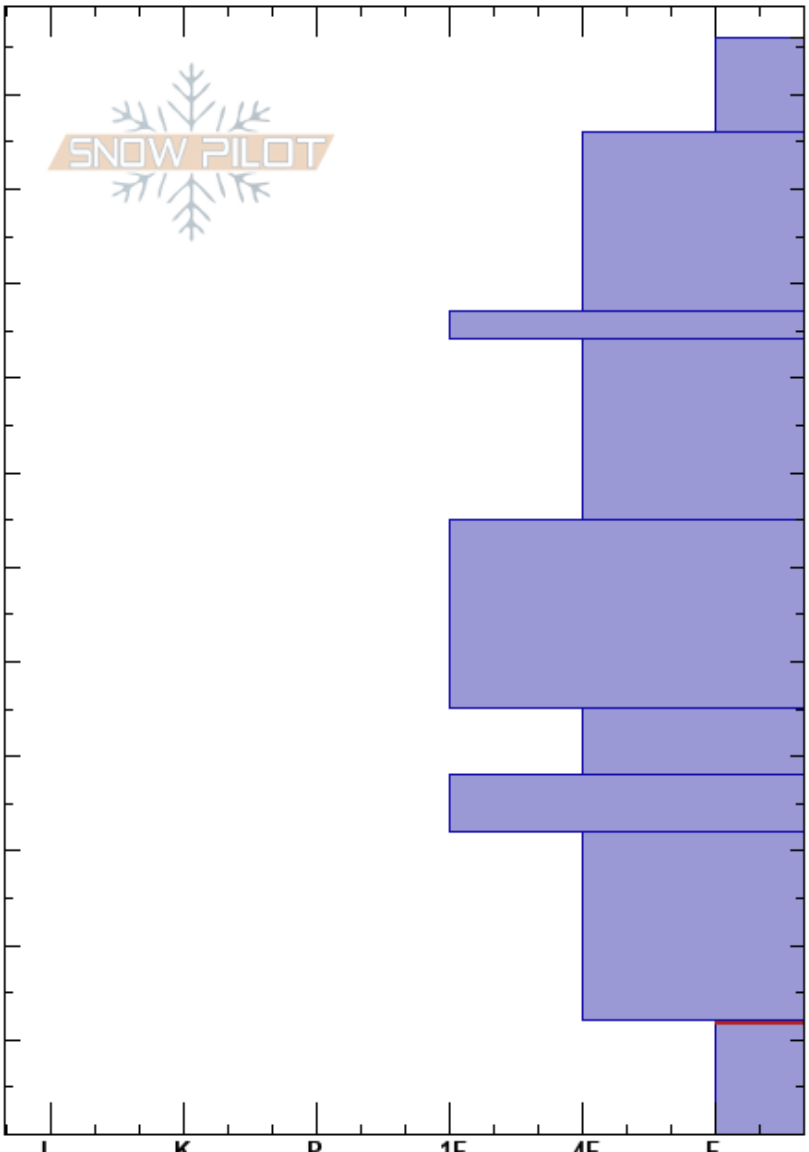

Prospect Mtn
 Sawatch
 CO
Elevation: 12000 ft
Aspect: 130°
Specifics: Pit is adjacent to avalanche: flank; Recent avalanche activity on similar slopes; Snowmobile tracks on slope

Ian Hoyer
 01/15/2017 - 12:00pm
Co-ord: 39.26935N, -106.21855W
Slope Angle: 35°
Wind Loading:

Stability: Poor
Air Temperature: 30°F
Sky Cover: OVC
Precipitation: NO
Wind: Calm

HS: 116
 12-0cm: Problematic layer

Depth (cm)	Crystal		Moisture	ρ kg/m ³	Stability tests & Layer comments
	Form	Size			
116					
110	+				
100	/				
90	/				
84	/				ECTN8 @84cm ECTN12 @84cm CT12, SP @84cm
70	/				
60	•				
50	•				
45					PST37/100 (End) @45cm
40	◻	1			
30	•				
20	⊖				
12	^	3			CT14, SP @12cm ECTP26 @12cm First ECT was ECTX PST40/100 (End) @12cm
0					

Notes: Avalanche was snowmobile triggered, two days before (1/13).