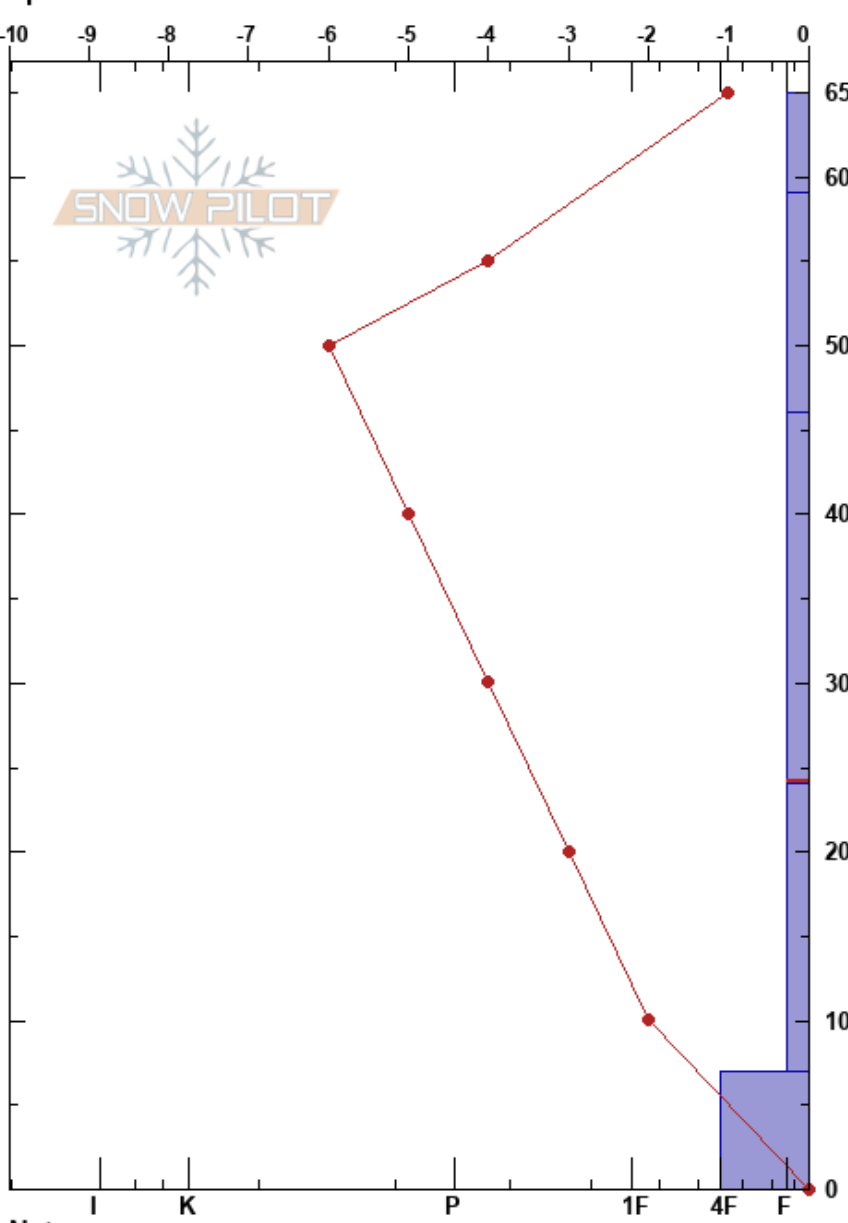

Conley Lakes 2  
 Mosquito Range  
 CO  
 Elevation: 11200 ft  
 Aspect: 202°  
 Specifics:

Eric McCue  
 01/09/2019 - 12:45pm  
 Co-ord: 13S 394574E 4346380N  
 Slope Angle: 8°  
 Wind Loading: yes

Stability:  
 Air Temperature: 6°C  
 Sky Cover: SCT  
 Precipitation: NO  
 Wind: W Moderate

HS:65  
 PF:55 46-24cm:Problematic layer

| Form | Crystal |          | $\rho$<br>kg/m <sup>3</sup> | Stability tests & Layer comments                                  |
|------|---------|----------|-----------------------------|---|
|      | Size    | Moisture |                             |   |
| □    | 0.5     |          |                             |   |
| ⊖    | 1       |          |                             |   |
| △    | 2       |          |                             | ← ECTN16 @45cm Block Crumbled<br>← CT15, BRK @40cm Block Crumbled |
| A    | 3       |          |                             |   |
| A    | 4       |          |                             |   |