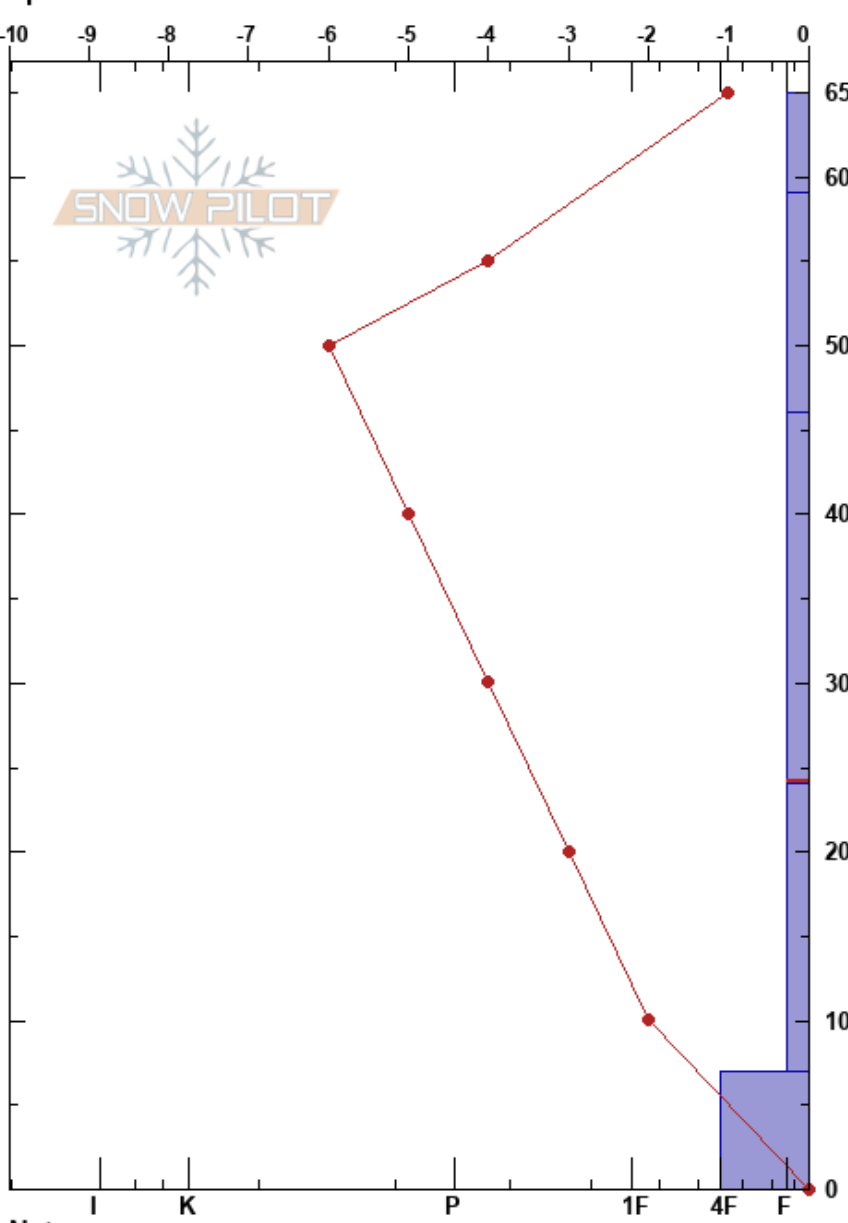

Conley Lakes 2  
 Mosquito Range  
 CO  
 Elevation: 11200 ft  
 Aspect: 202°  
 Specifics:

Eric McCue  
 01/09/2019 - 12:45pm  
 Co-ord: 13S 394574E 4346380N  
 Slope Angle: 8°  
 Wind Loading: yes

Stability:  
 Air Temperature: 6°C  
 Sky Cover: SCT  
 Precipitation: NO  
 Wind: W Moderate

HS:65  
 PF:55 46-24cm:Problematic layer

Form	Crystal		Moisture	$\rho$ kg/m <sup>3</sup>	Stability tests & Layer comments
	Size				
☐	0.5				
☐	1				
					← ECTN16 @45cm Block Crumbled
△	2				← CT15, BRK @40cm Block Crumbled
A	3				
A	4				