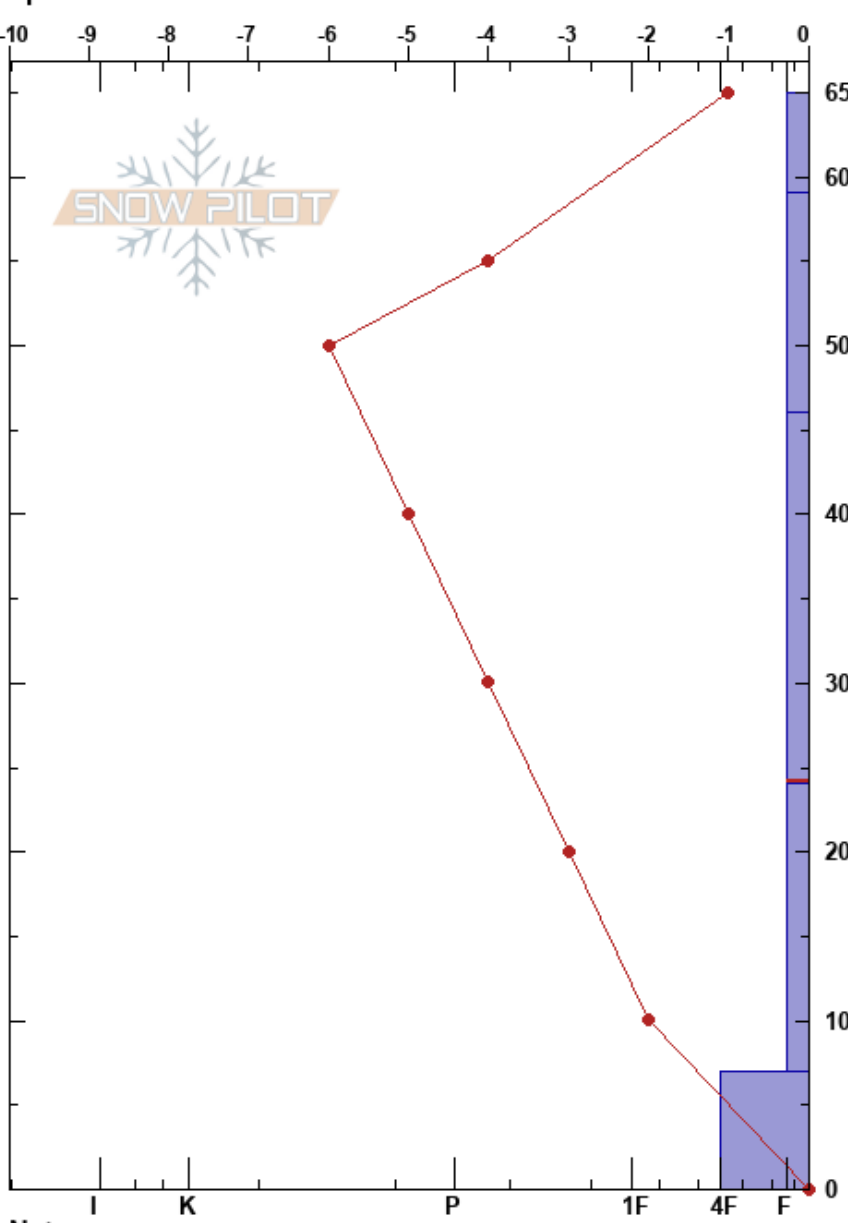

Conley Lakes 2  
 Mosquito Range  
 CO  
 Elevation: 11200 ft  
 Aspect: 202°  
 Specifics:

Eric McCue  
 01/09/2019 - 12:45pm  
 Co-ord: 13S 394574E 4346380N  
 Slope Angle: 8°  
 Wind Loading: yes

Stability:  
 Air Temperature: 6°C  
 Sky Cover: SCT  
 Precipitation: NO  
 Wind: W Moderate

HS:65  
 PF:55  
 46-24cm: Problematic layer

Form	Crystal		Moisture	$\rho$ kg/m <sup>3</sup>	Stability tests & Layer comments
	Size				
□	0.5				
⊖	1				
△	2				← ECTN16 @45cm Block Crumbled ← CT15, BRK @40cm Block Crumbled
A	3				
A	4				