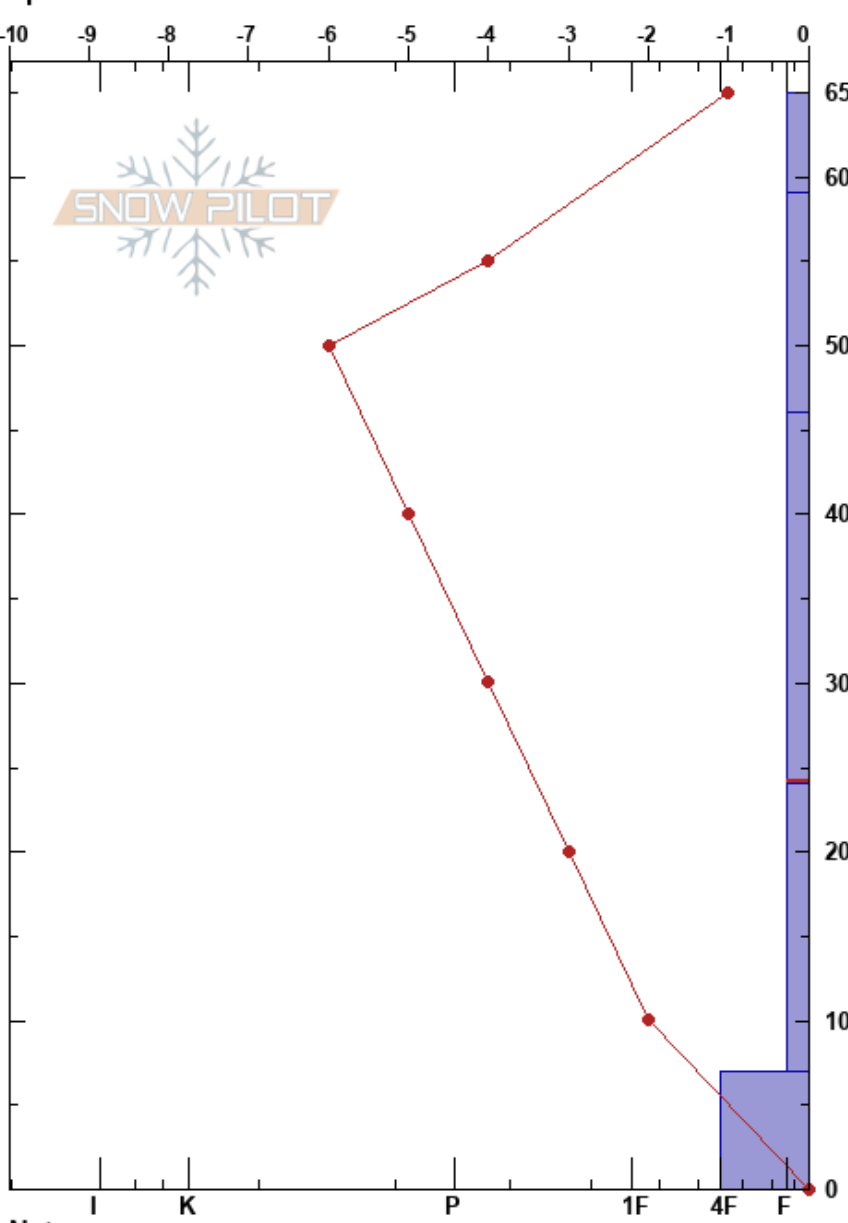

Conley Lakes 2  
 Mosquito Range  
 CO  
 Elevation: 11200 ft  
 Aspect: 202°  
 Specifics:

Eric McCue  
 01/09/2019 - 12:45pm  
 Co-ord: 13S 394574E 4346380N  
 Slope Angle: 8°  
 Wind Loading: yes

Stability:  
 Air Temperature: 6°C  
 Sky Cover: SCT  
 Precipitation: NO  
 Wind: W Moderate

HS:65  
 PF:55  
 46-24cm: Problematic layer

Form	Crystal		Moisture	$\rho$ kg/m <sup>3</sup>	Stability tests & Layer comments
	Size				
☐	0.5				
☐	1				
					← ECTN16 @45cm Block Crumbled
△	2				← CT15, BRK @40cm Block Crumbled
A	3				
A	4				