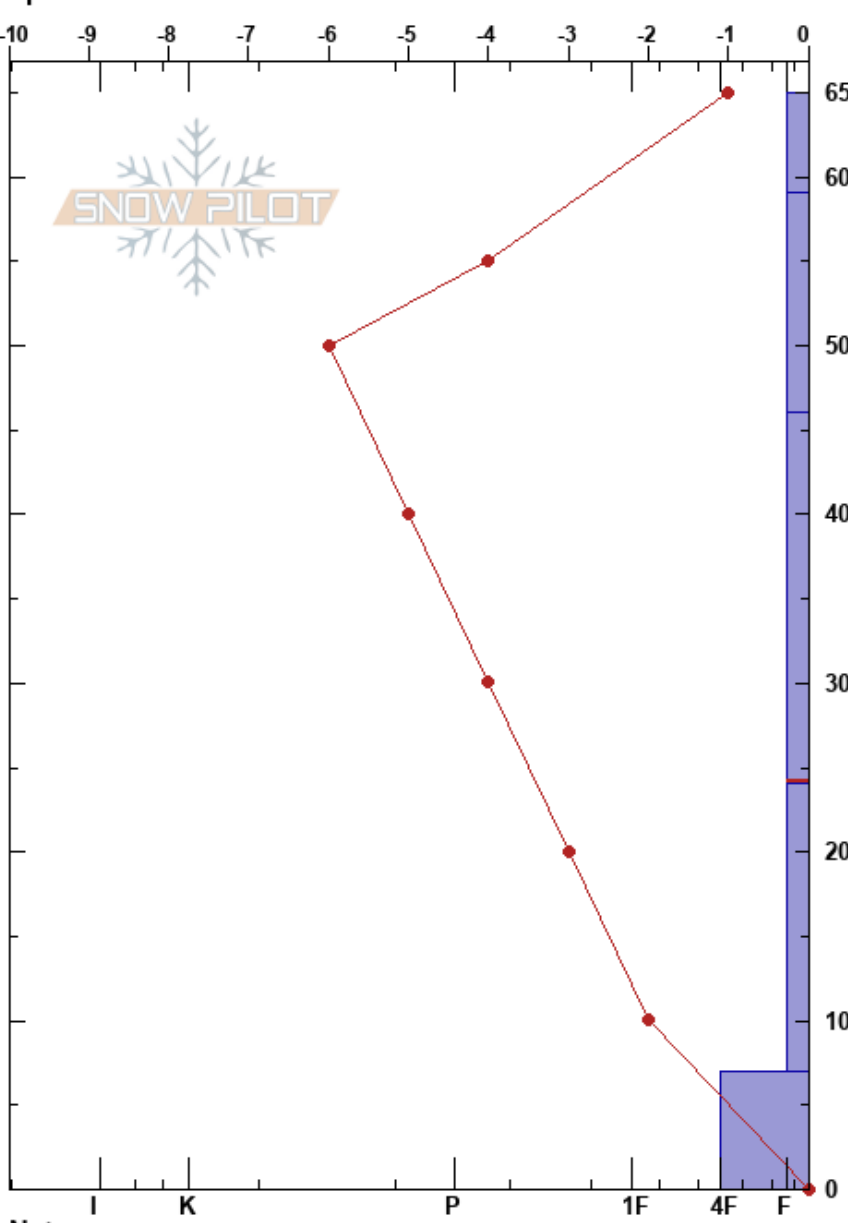

Conley Lakes 2  
 Mosquito Range  
 CO  
 Elevation: 11200 ft  
 Aspect: 202°  
 Specifics:

Eric McCue  
 01/09/2019 - 12:45pm  
 Co-ord: 13S 394574E 4346380N  
 Slope Angle: 8°  
 Wind Loading: yes

Stability:  
 Air Temperature: 6°C  
 Sky Cover: SCT  
 Precipitation: NO  
 Wind: W Moderate

HS:65  
 PF:55  
 46-24cm: Problematic layer

Form	Crystal		$\rho$ kg/m <sup>3</sup>	Stability tests & Layer comments
	Size	Moisture		
□	0.5			
⊖	1			
△	2			← ECTN16 @45cm Block Crumbled ← CT15, BRK @40cm Block Crumbled
A	3			
A	4			