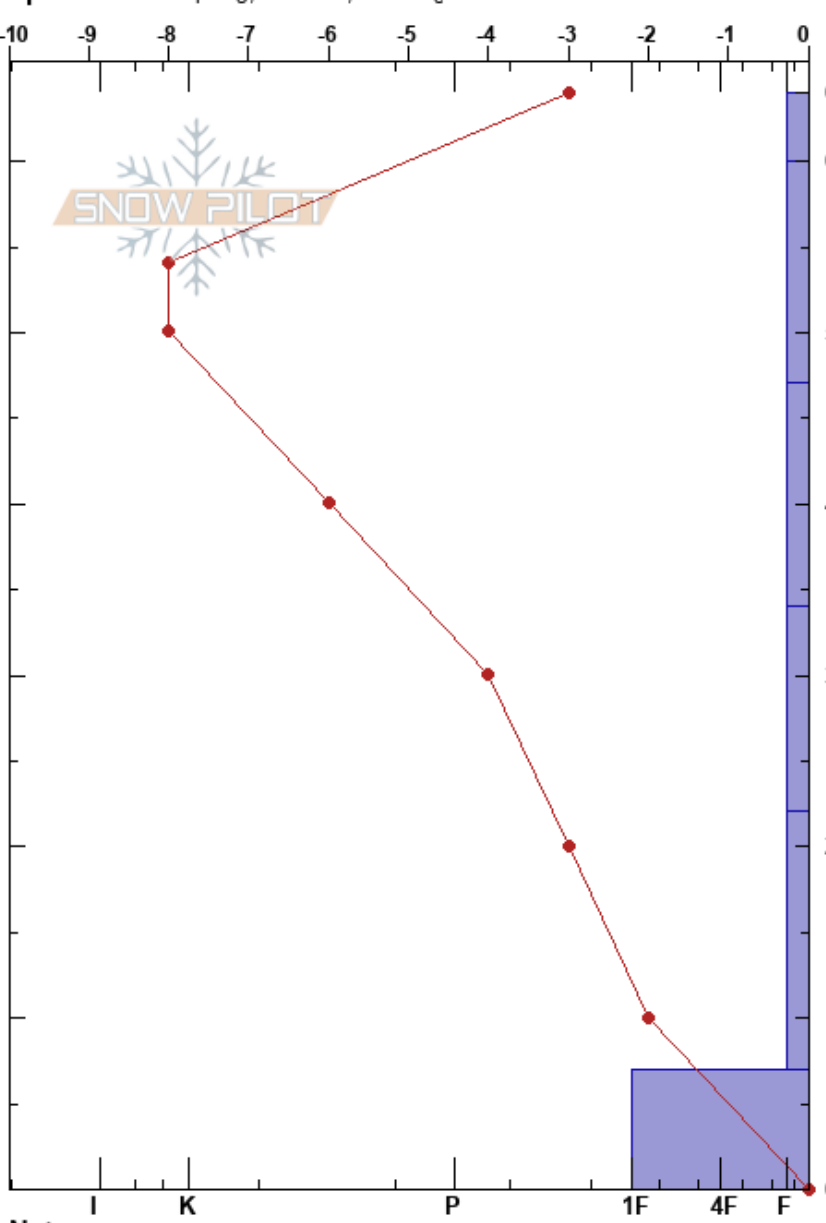

Conley Lakes 1  
 Mosquito Range  
 CO  
**Elevation:** 11200 ft  
**Aspect:** 195°  
**Specifics:** Collapsing, localized; Cracking

Eric McCue  
 01/09/2019 - 11:45pm  
**Co-ord:** 13S 394669E 4346399N  
**Slope Angle:** 17°  
**Wind Loading:** yes

**Stability:**  
**Air Temperature:** 3°C  
**Sky Cover:** BKN  
**Precipitation:** NO  
**Wind:** W Light Breeze

**Layer Notes:**  
 HS:64  
 PF:64  
 7-0cm:Problematic layer

Form	Crystal		Moisture	$\rho$ kg/m <sup>3</sup>	Stability tests & Layer comments
	Size				
□	1				
⊖	1				
^	2				← CT12, BRK @47cm Block Crumbled
^	3				← ECTN17 @40cm Block Crumbled
^	4				
^	4				