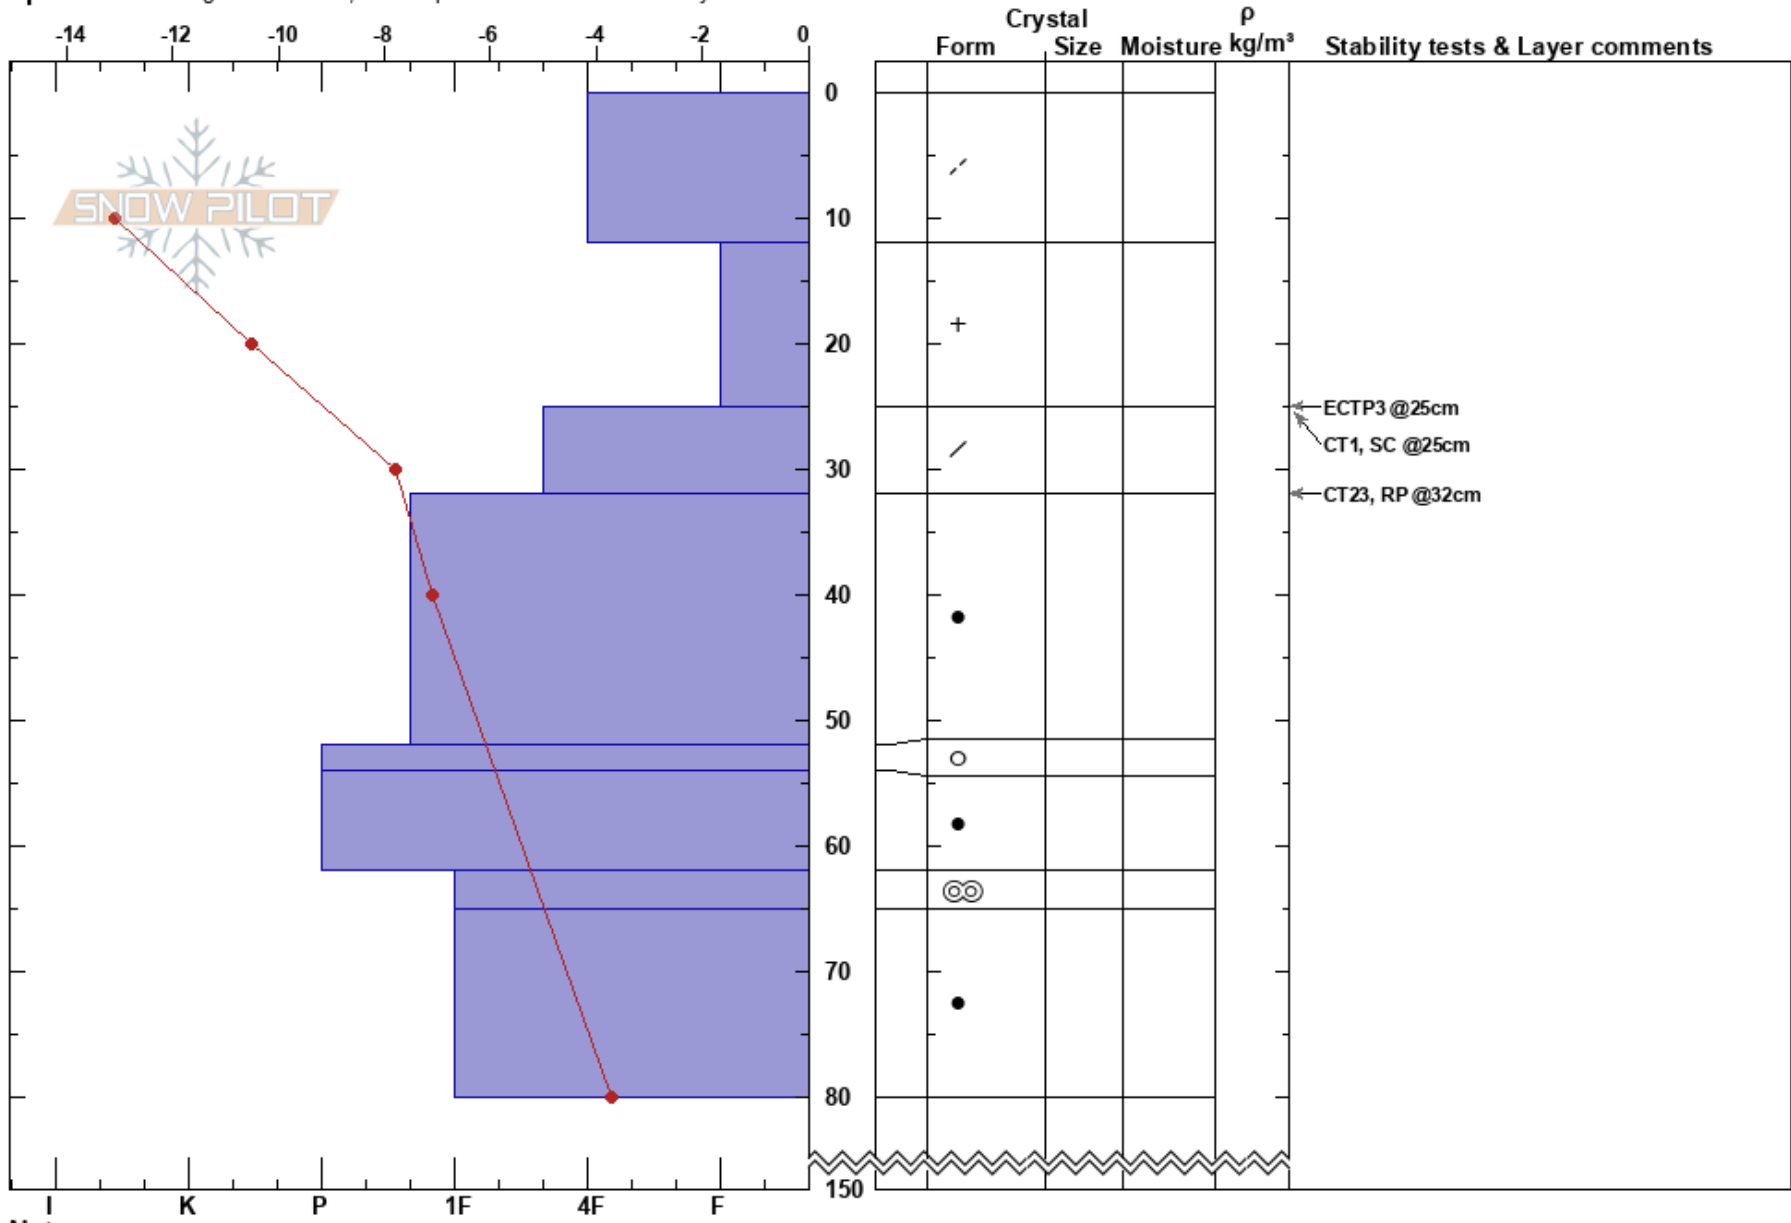

MinVäg Alp
 Kittelfjället
 Sweden
 Elevation: 900 m
 Aspect: S

Tyler Curtis
 14/01/2019 - 10:00
 Co-ord: 65.25981N, 15.48599E
 Slope Angle: 28°
 Wind Loading: yes

Stability: HS:150
 Air Temperature: -12.2°C PF:20
 Sky Cover: FEW
 Precipitation: NO
 Wind: N Moderate

Layer Notes:

Specifics: Pit dug in a Ski Area; Pit is representative of backcountry

Notes: Overnight WS created.