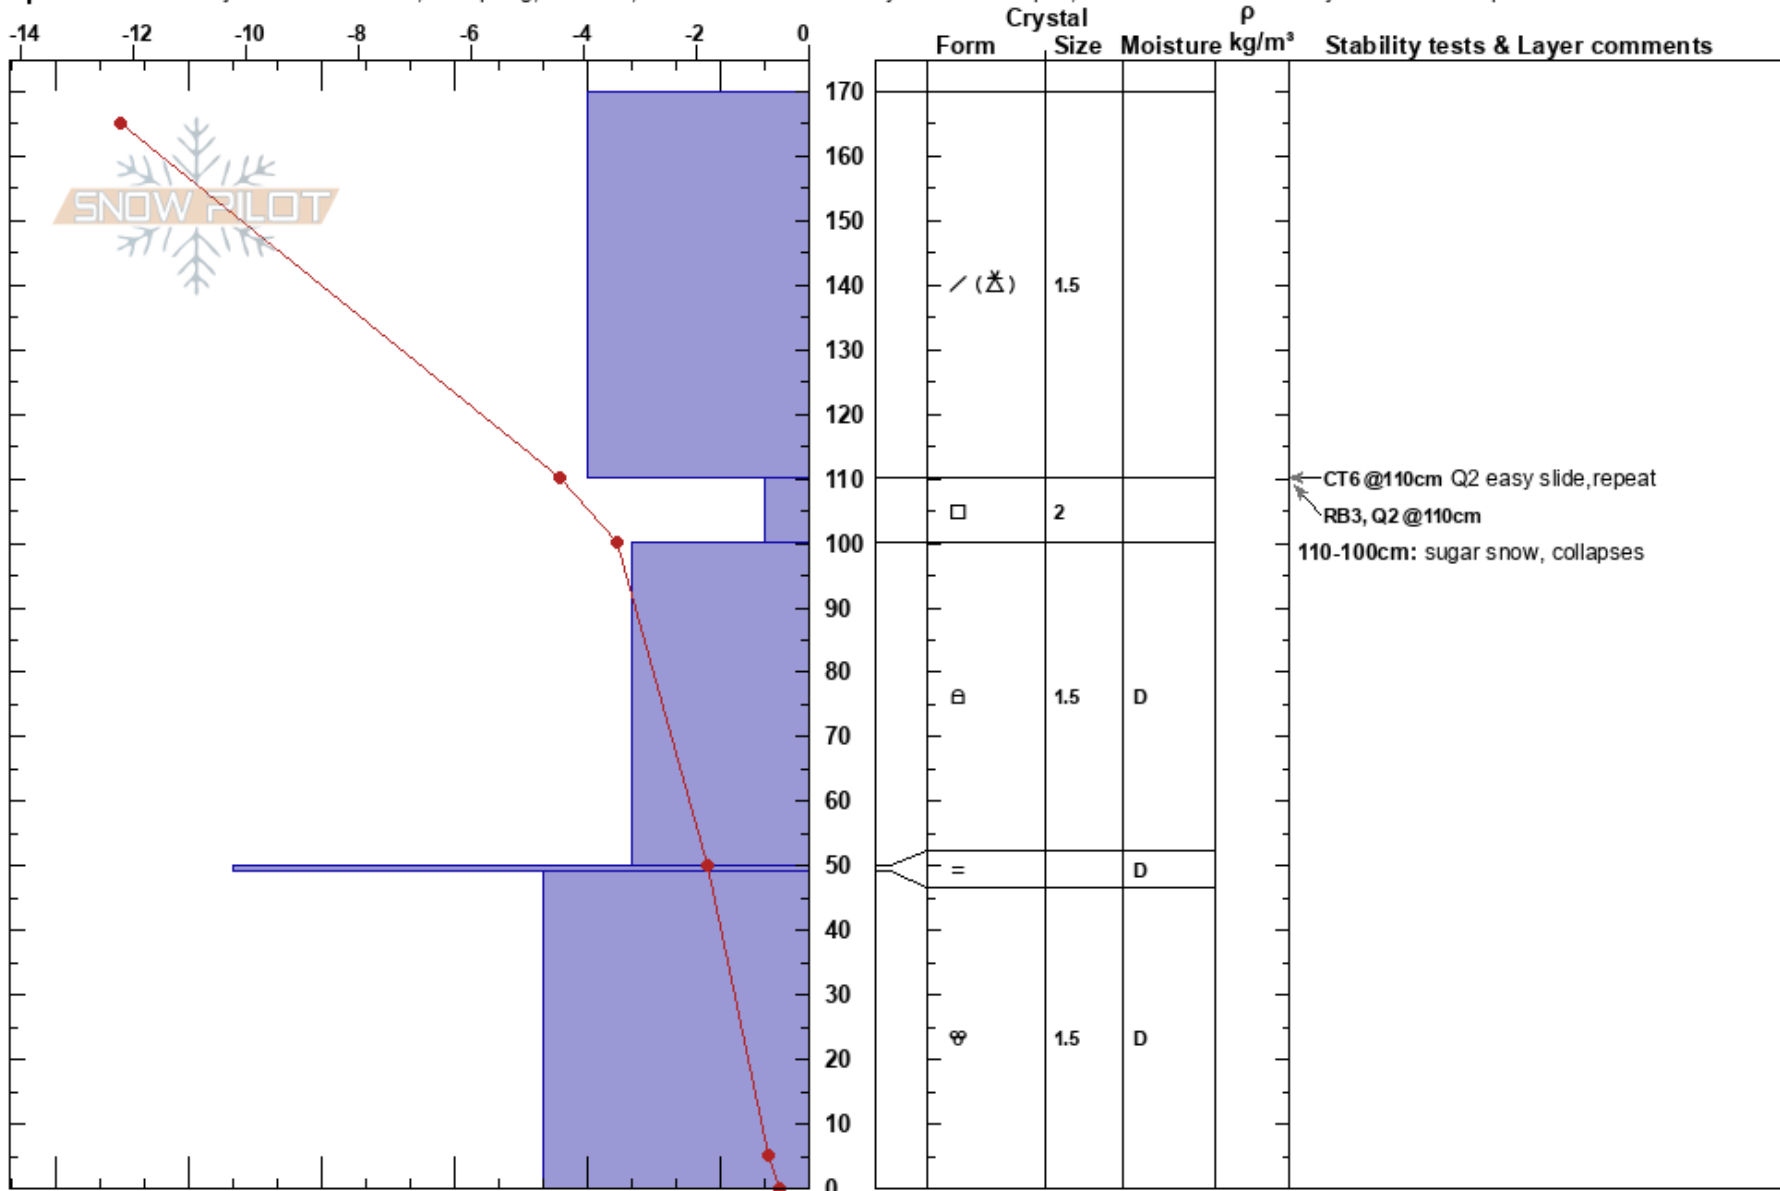

PF:40

110-100cm: sugar snow, collapses

Elevation: 2400 m

Co-ord: 42.17076N, 23.37616E

Sky Cover: CLR

110-100cm: Problematic layer

Aspect: N

Slope Angle: 32°

Precipitation: NO

Wind: Calm

Wind Loading: previous

Specifics: Pit is adjacent to avalanche; Collapsing, localized; Recent avalanche activity on similar slopes; Recent avalanche activity on different slopes