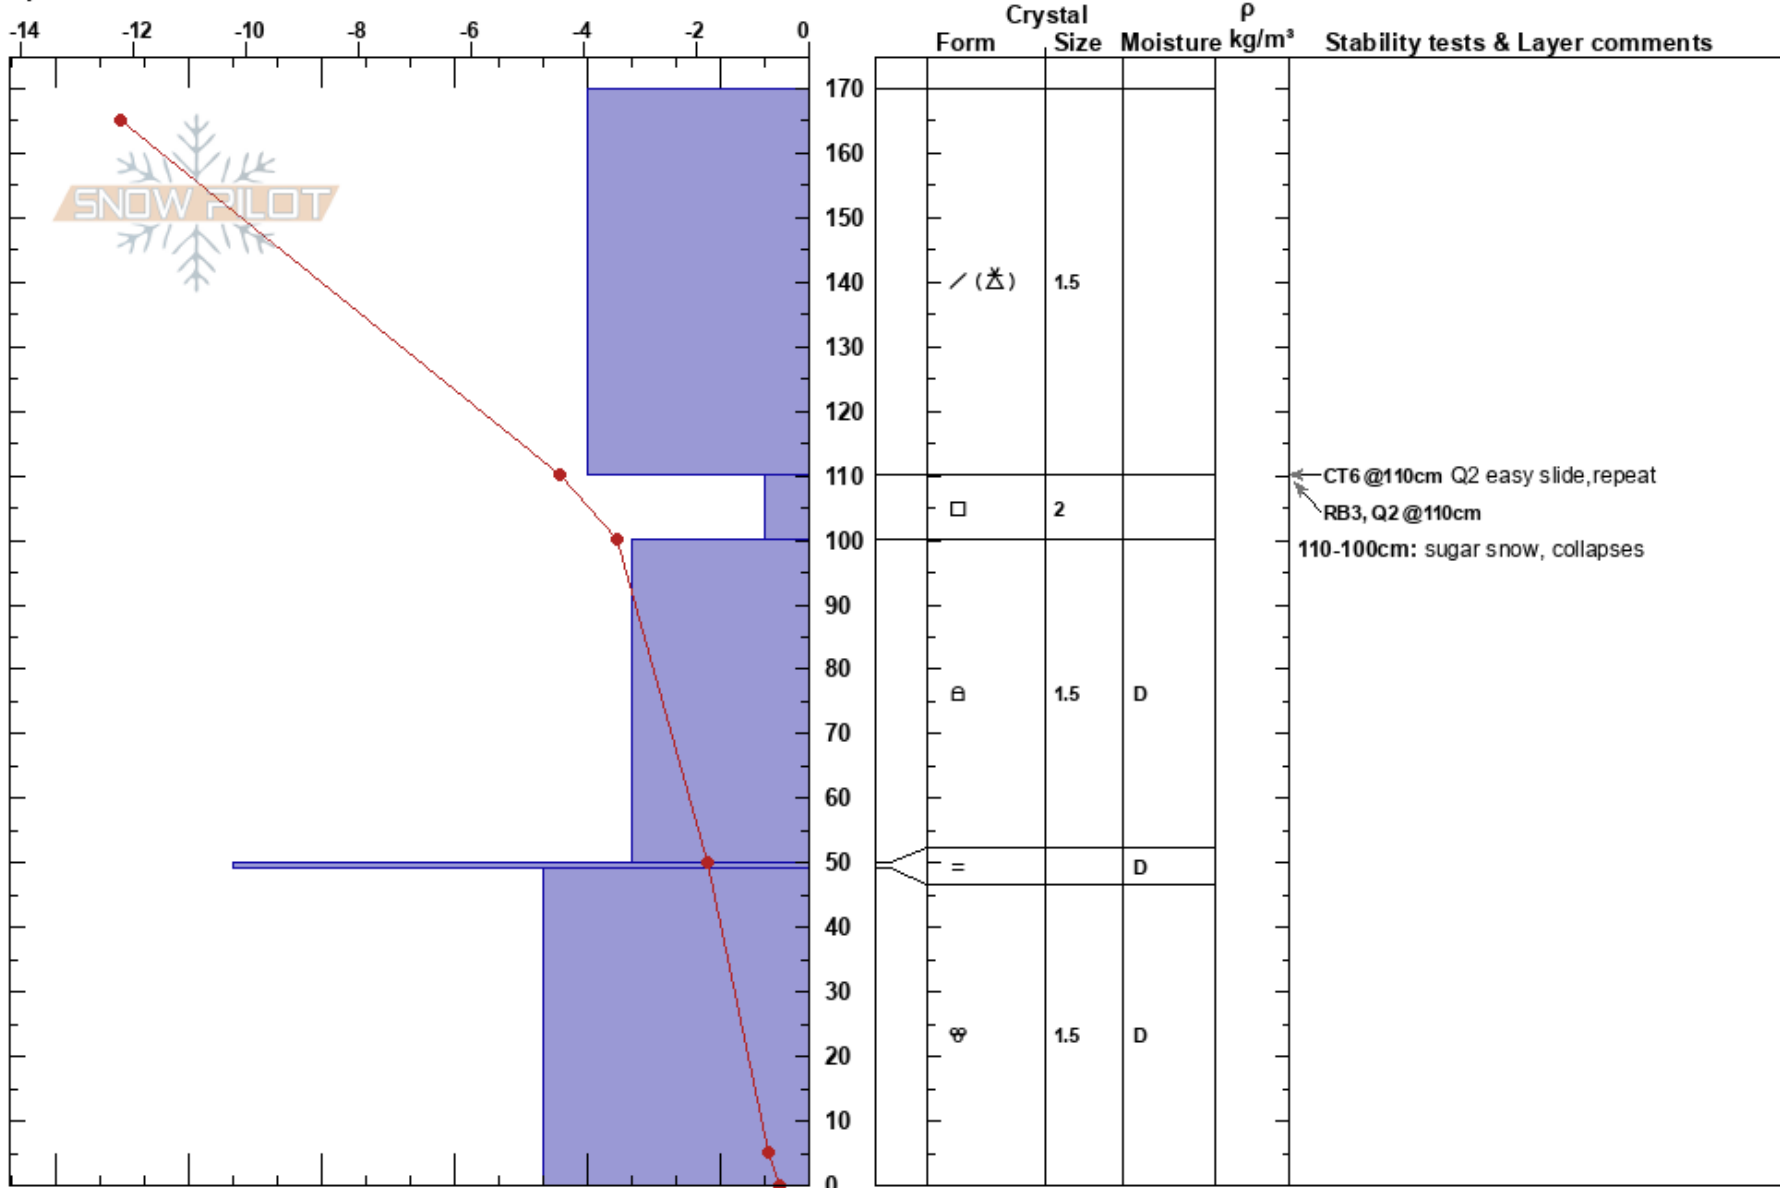

PF:40

110-100cm: sugar snow, collapses

Elevation: 2400 m

Co-ord: 42.17076N, 23.37616E

Sky Cover: CLR

110-100cm: Problematic layer

Aspect: N

Slope Angle: 32°

Precipitation: NO

Wind: Calm

Wind Loading: previous

Specifics: Pit is adjacent to avalanche; Collapsing, localized; Recent avalanche activity on similar slopes; Recent avalanche activity on different slopes