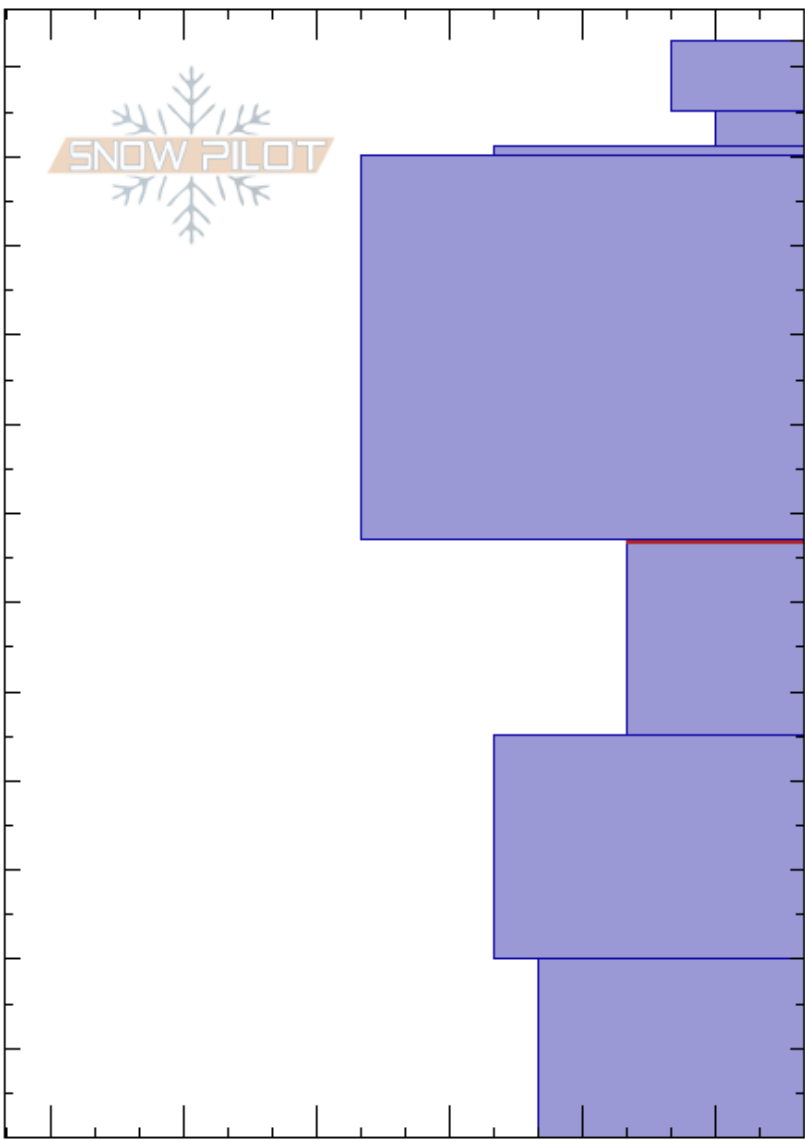

2nd Yellow Mule  
 Madison Range-N  
 MT  
 Elevation: 9400 ft  
 Aspect: 45°  
 Specifics: Snowmobile tracks on slope; We snowmobiled slope

Ian Hoyer  
 01/13/2019 - 11:00am  
 Co-ord: 45.17756N, -111.40034W  
 Slope Angle: 30°  
 Wind Loading:

Stability: Fair Unstable HS:123  
 Air Temperature: 67-45cm:Problematic layer  
 Sky Cover: CLR  
 Precipitation: NO  
 Wind: Calm

Height (cm)	Crystal		Moisture	$\rho$ kg/m <sup>3</sup>	Stability tests & Layer comments
	Form	Size			
123					
120					
110	□	1			
90	•				
67					← 2x ECTP23 @67cm
60	⊖	2			
50					
40	⊖				
30					
20	⊖				
10					
0					