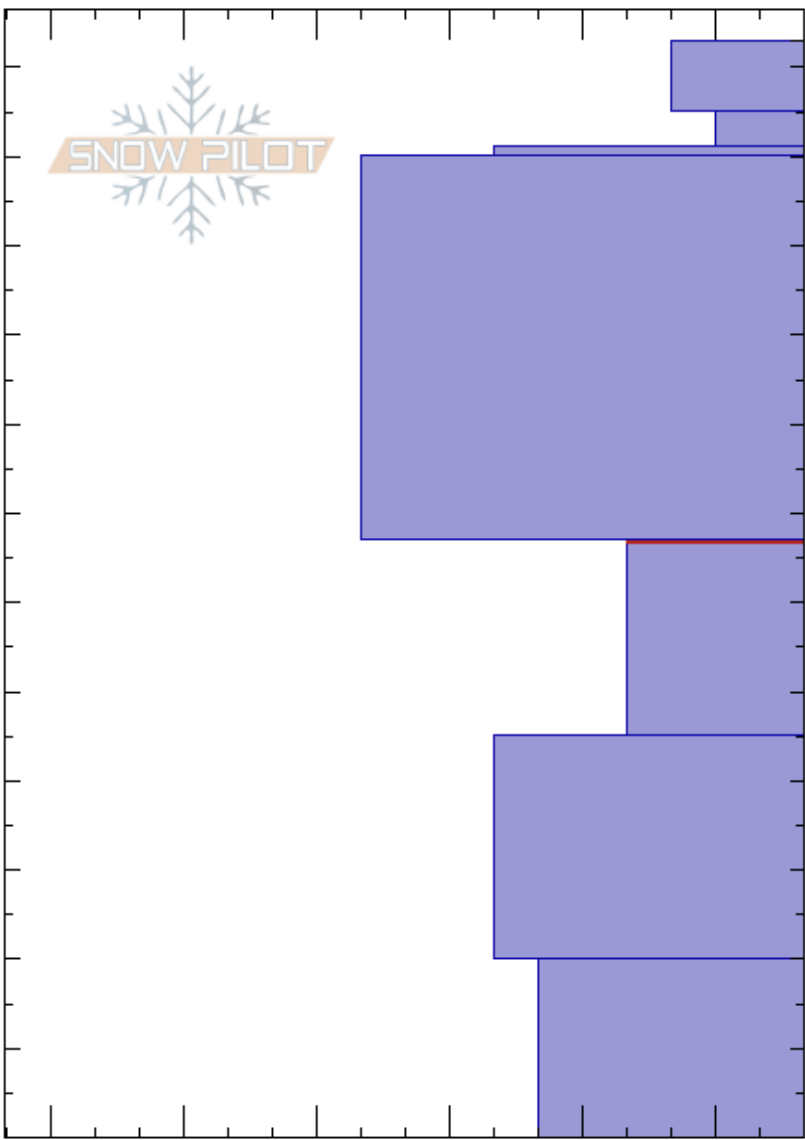

2nd Yellow Mule  
 Madison Range-N  
 MT  
 Elevation: 9400 ft  
 Aspect: 45°  
 Specifics: Snowmobile tracks on slope; We snowmobiled slope

Ian Hoyer  
 01/13/2019 - 11:00am  
 Co-ord: 45.17756N, -111.40034W  
 Slope Angle: 30°  
 Wind Loading:

Stability: Fair Unstable HS:123  
 Air Temperature: 67-45cm:Problematic layer  
 Sky Cover: CLR  
 Precipitation: NO  
 Wind: Calm

Height (cm)	Crystal		Moisture	$\rho$ kg/m <sup>3</sup>	Stability tests & Layer comments
	Form	Size			
123					
120					
110	□	1			
90	•				
67					← 2x ECTP23 @67cm
60	⊖	2			
30	⊖				
10	⊖				