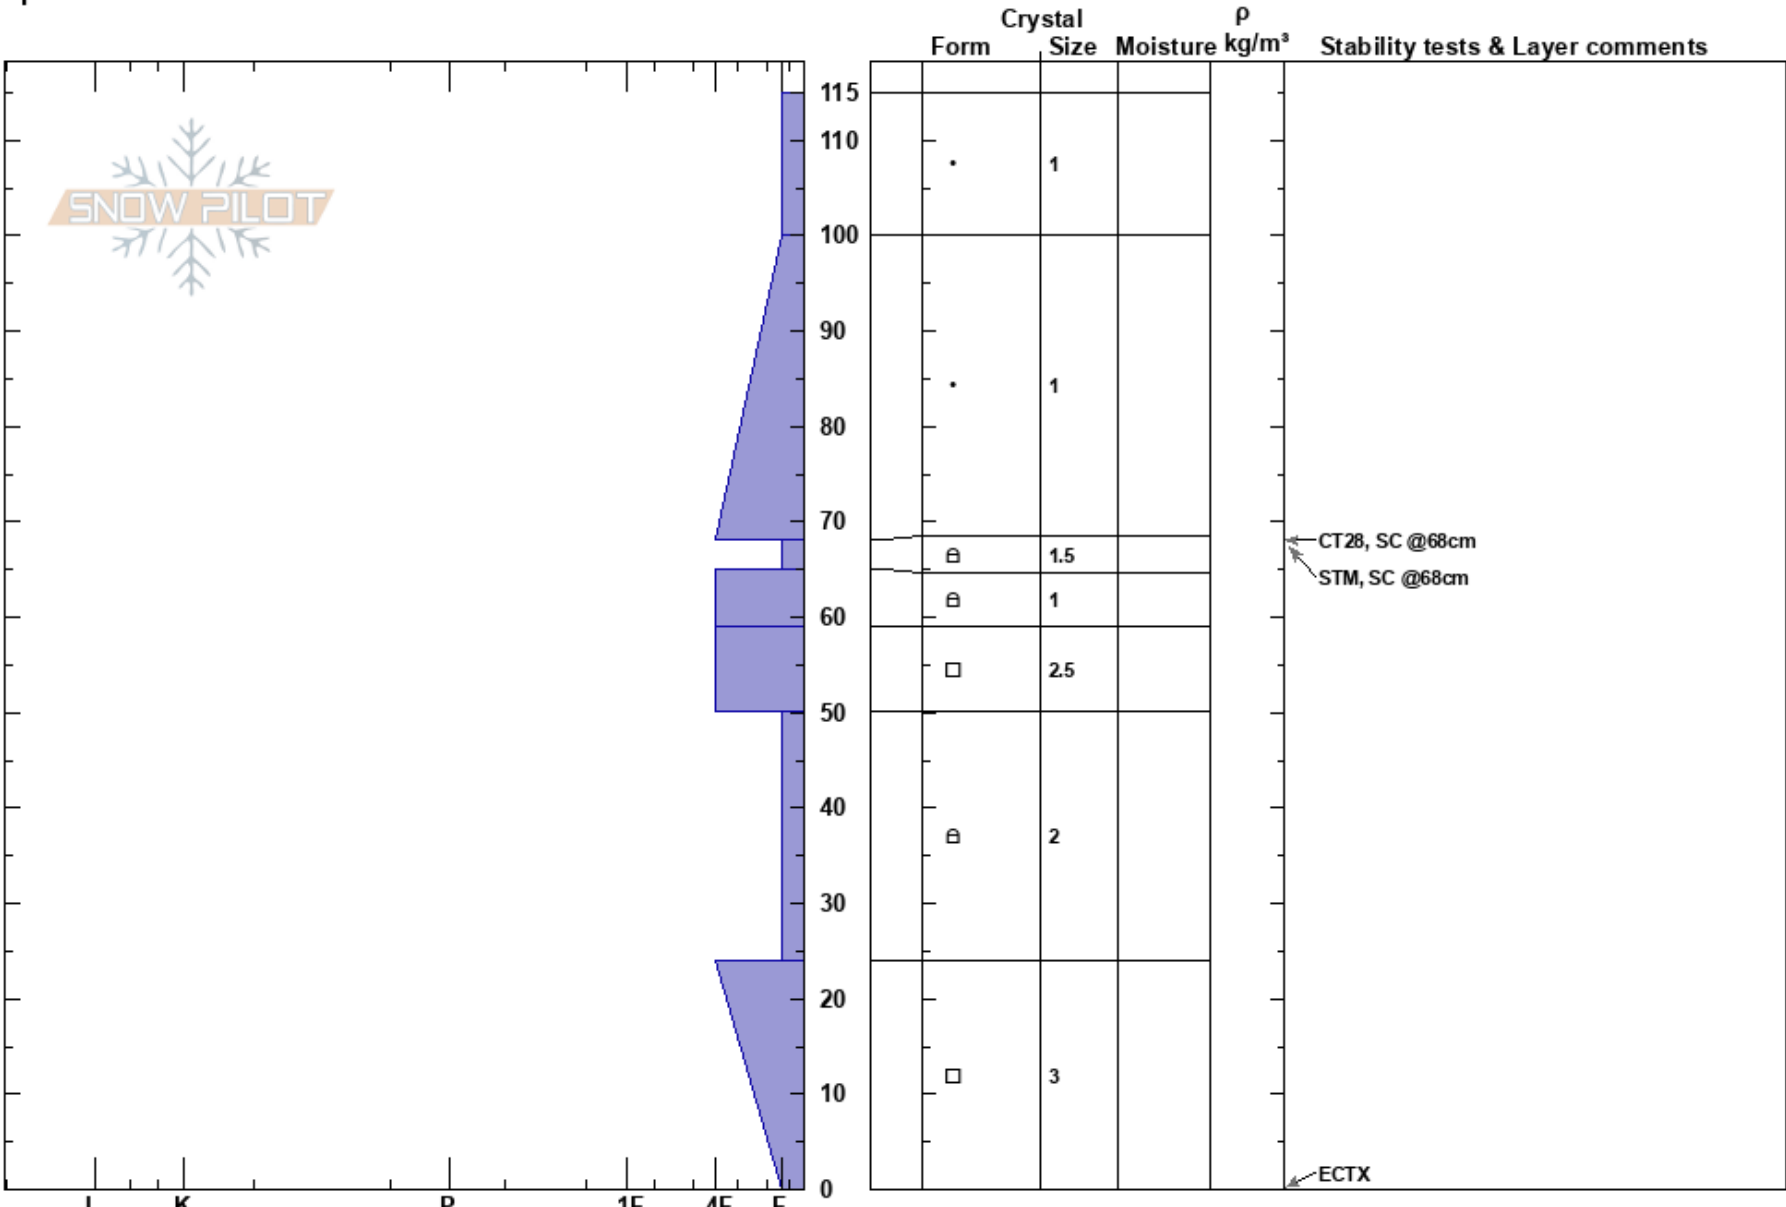

Hang Over Wall Pit
 Gallatin Range-N
 MT
 Elevation: 7400 ft
 Aspect: 300°
 Specifics:

Griffin Dittmar
 01/12/2019 - 12:00pm
 Co-ord: 45.43986N, -110.95521W
 Slope Angle: 41°
 Wind Loading: no

Stability: **HS:115**
 Air Temperature: 22.5°F PF:48 68-65cm:Problematic layer
 Sky Cover: CLR
 Precipitation: NO
 Wind: NW Calm

Notes: Pit dug with Kevin Kruse, 100ft north of Hang Over Wall. Dug while ice climbing.