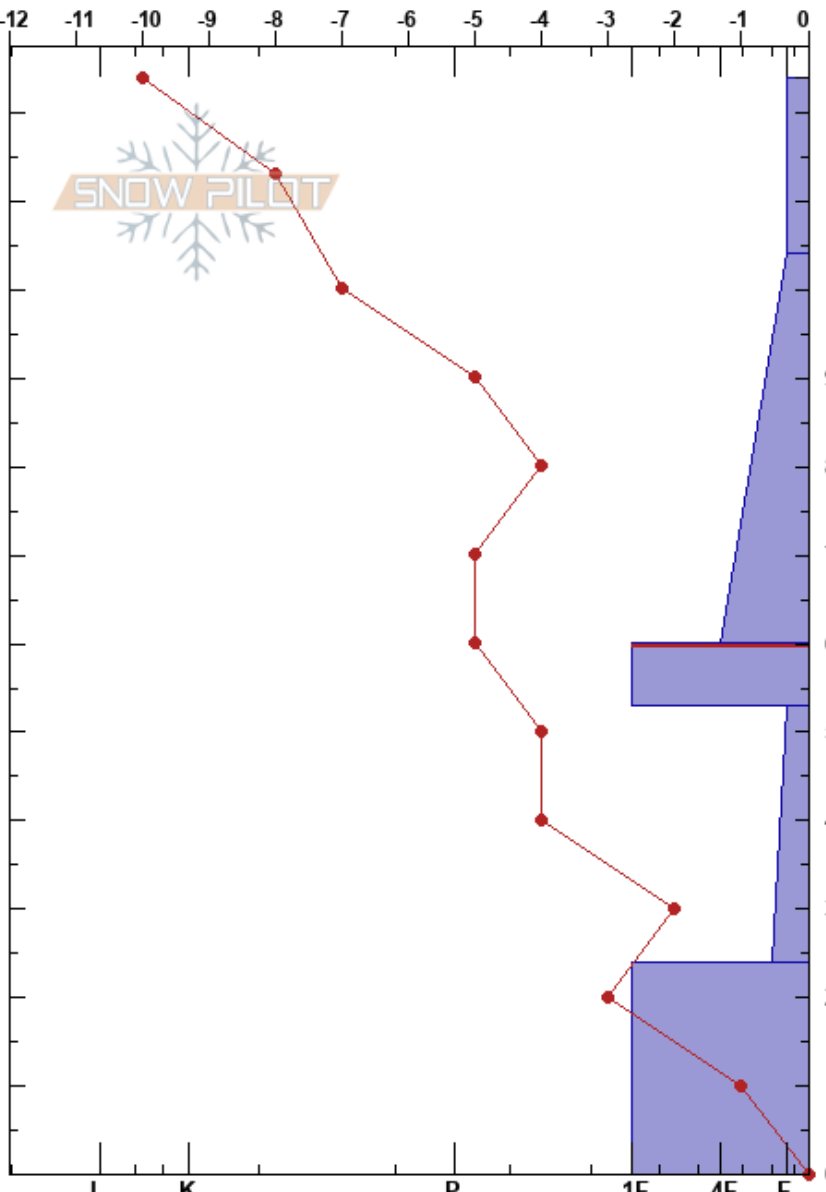

Bluesky Basin, Vail  
 Gore Range  
 CO  
 Elevation: 11410 ft  
 Aspect: 135°

Dylan Craaybeek  
 01/12/2019 - 11:00am  
 Co-ord: 13S 385692E 4379907N  
 Slope Angle: 12°  
 Wind Loading:

Stability:  
 Air Temperature: -9°C  
 Sky Cover: FEW  
 Precipitation: NO  
 Wind: Light Breeze

HS:124  
 Layer Notes:  
 60-53cm: Problematic layer

Specifics: Pit dug in a Ski Area; Pit is representative of backcountry

Crystal Form	Crystal Size	Moisture	$\rho$ kg/m <sup>3</sup>	Stability tests & Layer comments
/	0.5			
				CT12, RP @104cm CT11, BRK @104cm
•	0.5			STH, BRK @80cm
				PST55/100 (End) @60cm
•	0.3-1			
□	1-2			
□	2			

Notes: undisturbed meadow outside 38 gate