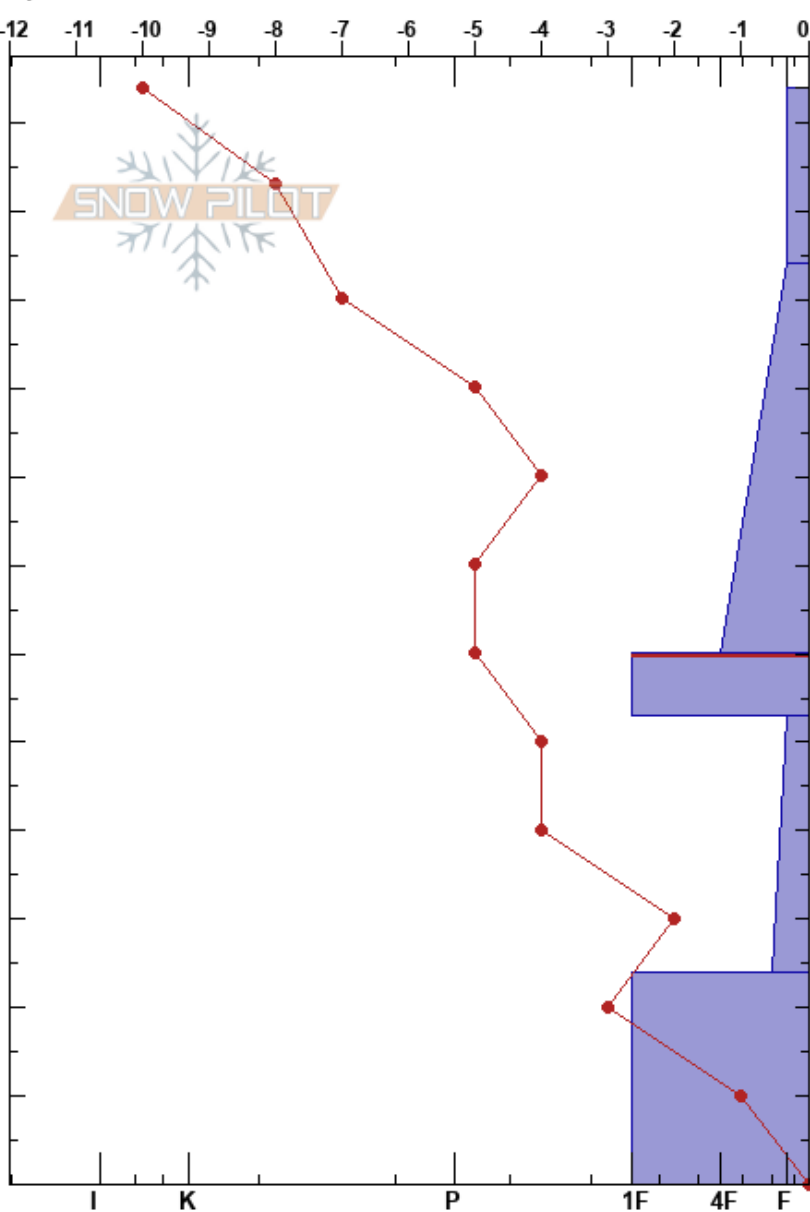

Bluesky Basin, Vail
 Gore Range
 CO
 Elevation: 11410 ft
 Aspect: 135°

Dylan Craaybeek
 01/12/2019 - 11:00am
 Co-ord: 13S 385692E 4379907N
 Slope Angle: 12°
 Wind Loading:

Stability: HS:124
 Air Temperature: -9°C
 Sky Cover: FEW
 Precipitation: NO
 Wind: Light Breeze
 Layer Notes: 60-53cm: Problematic layer

Specifics: Pit dug in a Ski Area; Pit is representative of backcountry

Crystal Form	Crystal Size	Moisture	ρ kg/m ³	Stability tests & Layer comments
/	0.5			
				CT12, RP @104cm CT11, BRK @104cm
•	0.5			STH, BRK @80cm
				PST55/100 (End) @60cm
•	0.3-1			
□	1-2			
□	2			

Notes: undisturbed meadow outside 38 gate