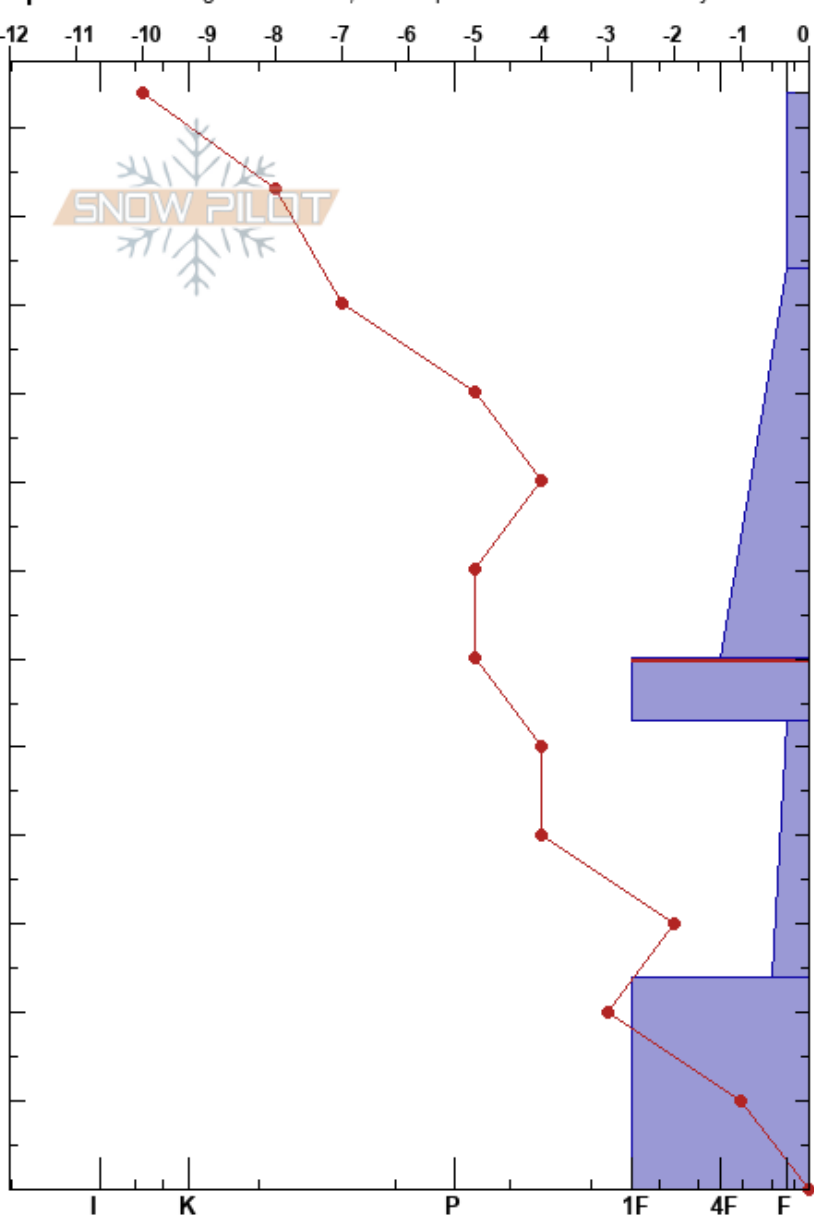

Bluesky Basin, Vail
 Gore Range
 CO
 Elevation: 11410 ft
 Aspect: 135°
 Specifics: Pit dug in a Ski Area; Pit is representative of backcountry

Dylan Craaybeek
 01/12/2019 - 11:00am
 Co-ord: 13S 385692E 4379907N
 Slope Angle: 12°
 Wind Loading:

Stability: **HS:124**
 Air Temperature: -9°C
 Sky Cover: FEW
 Precipitation: NO
 Wind: Light Breeze
 Layer Notes: 60-53cm: Problematic layer

Crystal Form	Crystal Size	Moisture	ρ kg/m ³	Stability tests & Layer comments
/	0.5			
				CT12, RP @104cm CT11, BRK @104cm
•	0.5			STH, BRK @80cm
				PST55/100 (End) @60cm
•	0.3-1			
□	1-2			
□	2			

Notes: undisturbed meadow outside 38 gate