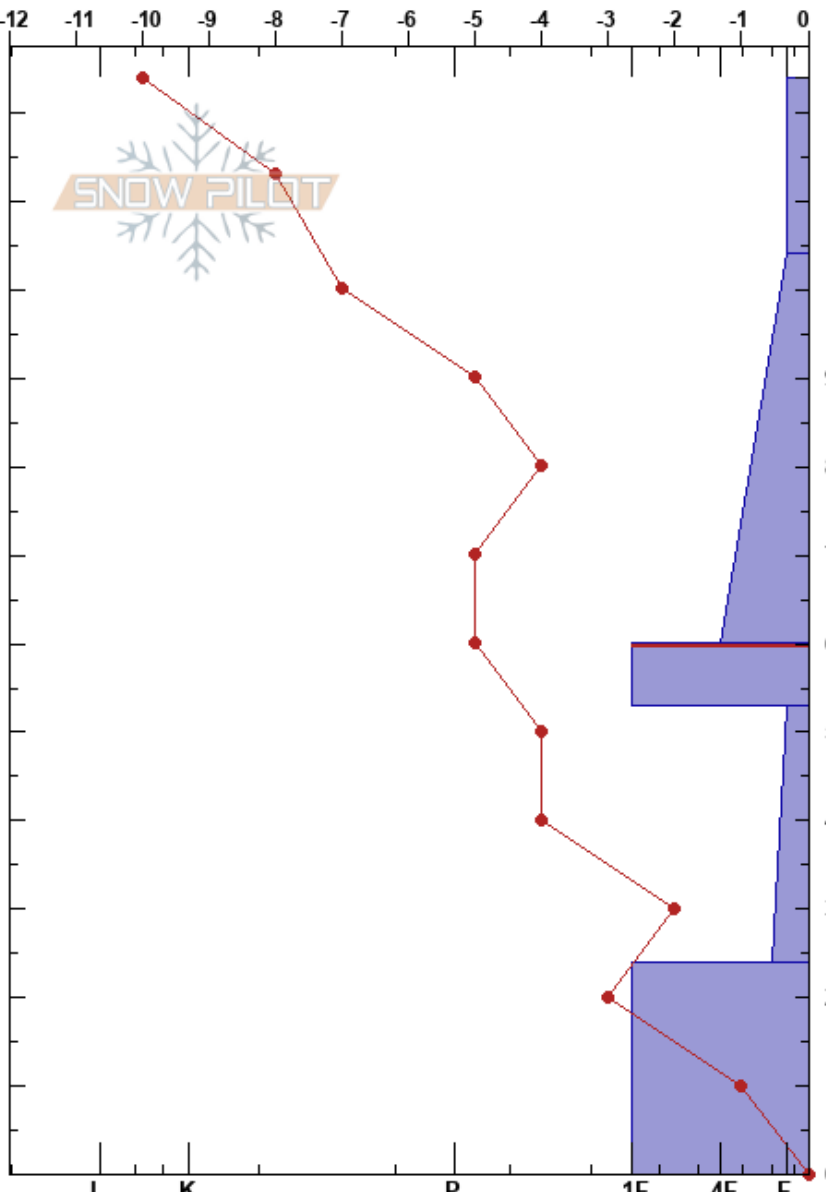

Bluesky Basin, Vail
 Gore Range
 CO
 Elevation: 11410 ft
 Aspect: 135°

Dylan Craaybeek
 01/12/2019 - 11:00am
 Co-ord: 13S 385692E 4379907N
 Slope Angle: 12°
 Wind Loading:

Stability:
 Air Temperature: -9°C
 Sky Cover: FEW
 Precipitation: NO
 Wind: Light Breeze

HS:124
 Layer Notes:
 60-53cm: Problematic layer

Specifics: Pit dug in a Ski Area; Pit is representative of backcountry

Form	Crystal		ρ kg/m ³	Stability tests & Layer comments
	Size	Moisture		
/	0.5			
•	0.5			← CT12, RP @104cm ← CT11, BRK @104cm
•	0.3-1			← STH, BRK @80cm ← PST55/100 (End) @60cm
□	1-2			
□	2			

Notes: undisturbed meadow outside 38 gate