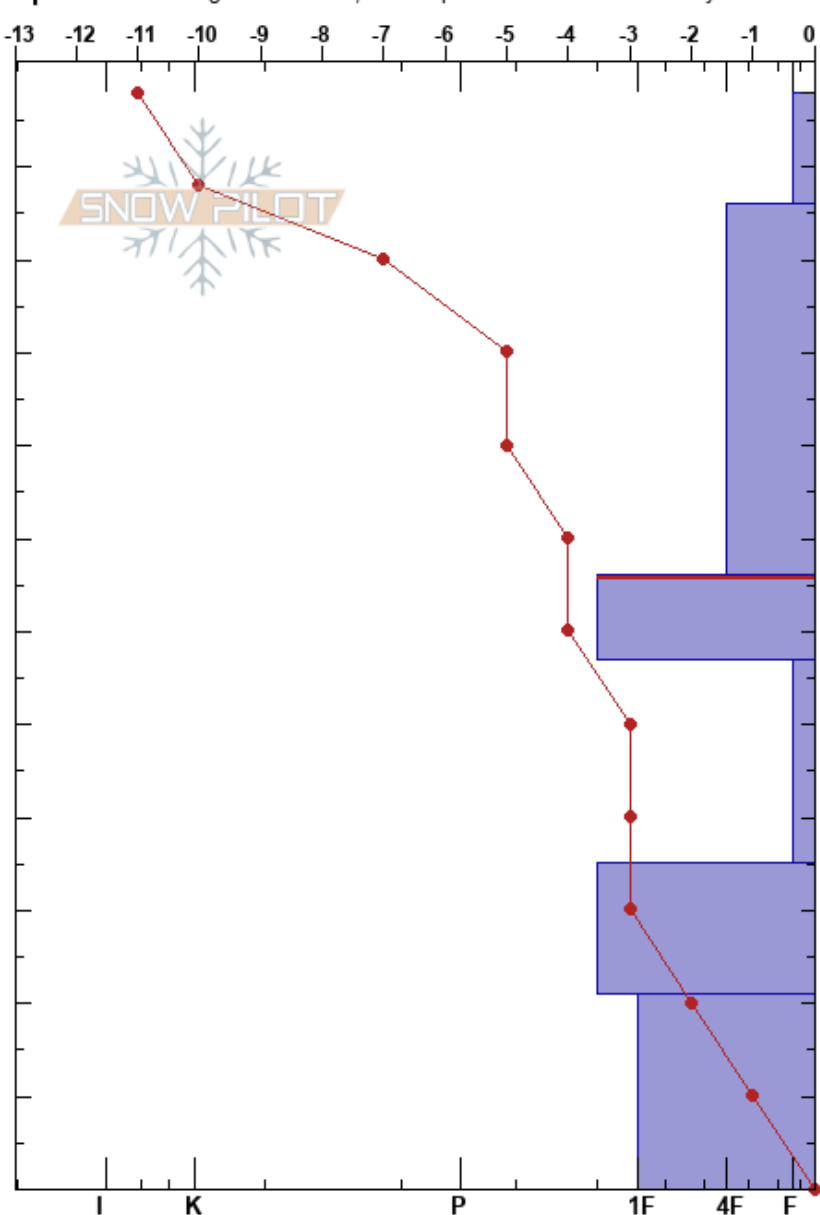

Bluesky Basin, Vail
 Gore Range
 CO
Elevation: 11400 ft
Aspect: 135°
Specifics: Pit dug in a Ski Area; Pit is representative of backcountry

Dylan Craaybeek
 01/12/2019 - 9:45am
Co-ord: 13S 385704E 4379893N
Slope Angle: 12°
Wind Loading:

Stability:
Air Temperature: -10°C
Sky Cover: BKN
Precipitation: NO
Wind: Light Breeze

HS: 118
PS: 20 66-57cm: Problematic layer

Height (cm)	Crystal		ρ kg/m ³	Stability tests & Layer comments
	Form	Size		
118				
110	/	0.5-1		
106				← CT11, RP @106cm
100				
90				← STH, BRK @90cm
85	•	0.5		
80				
71				← ECTN24 @71cm
66	⊖	1		
60				
55	⊖	1-2		
50				
45				
40				
35	□	2		
30				
25				
20				
15	□ (^)	2-4		
10				
0				

Notes: Outside of 38 Gate in undisturbed meadow