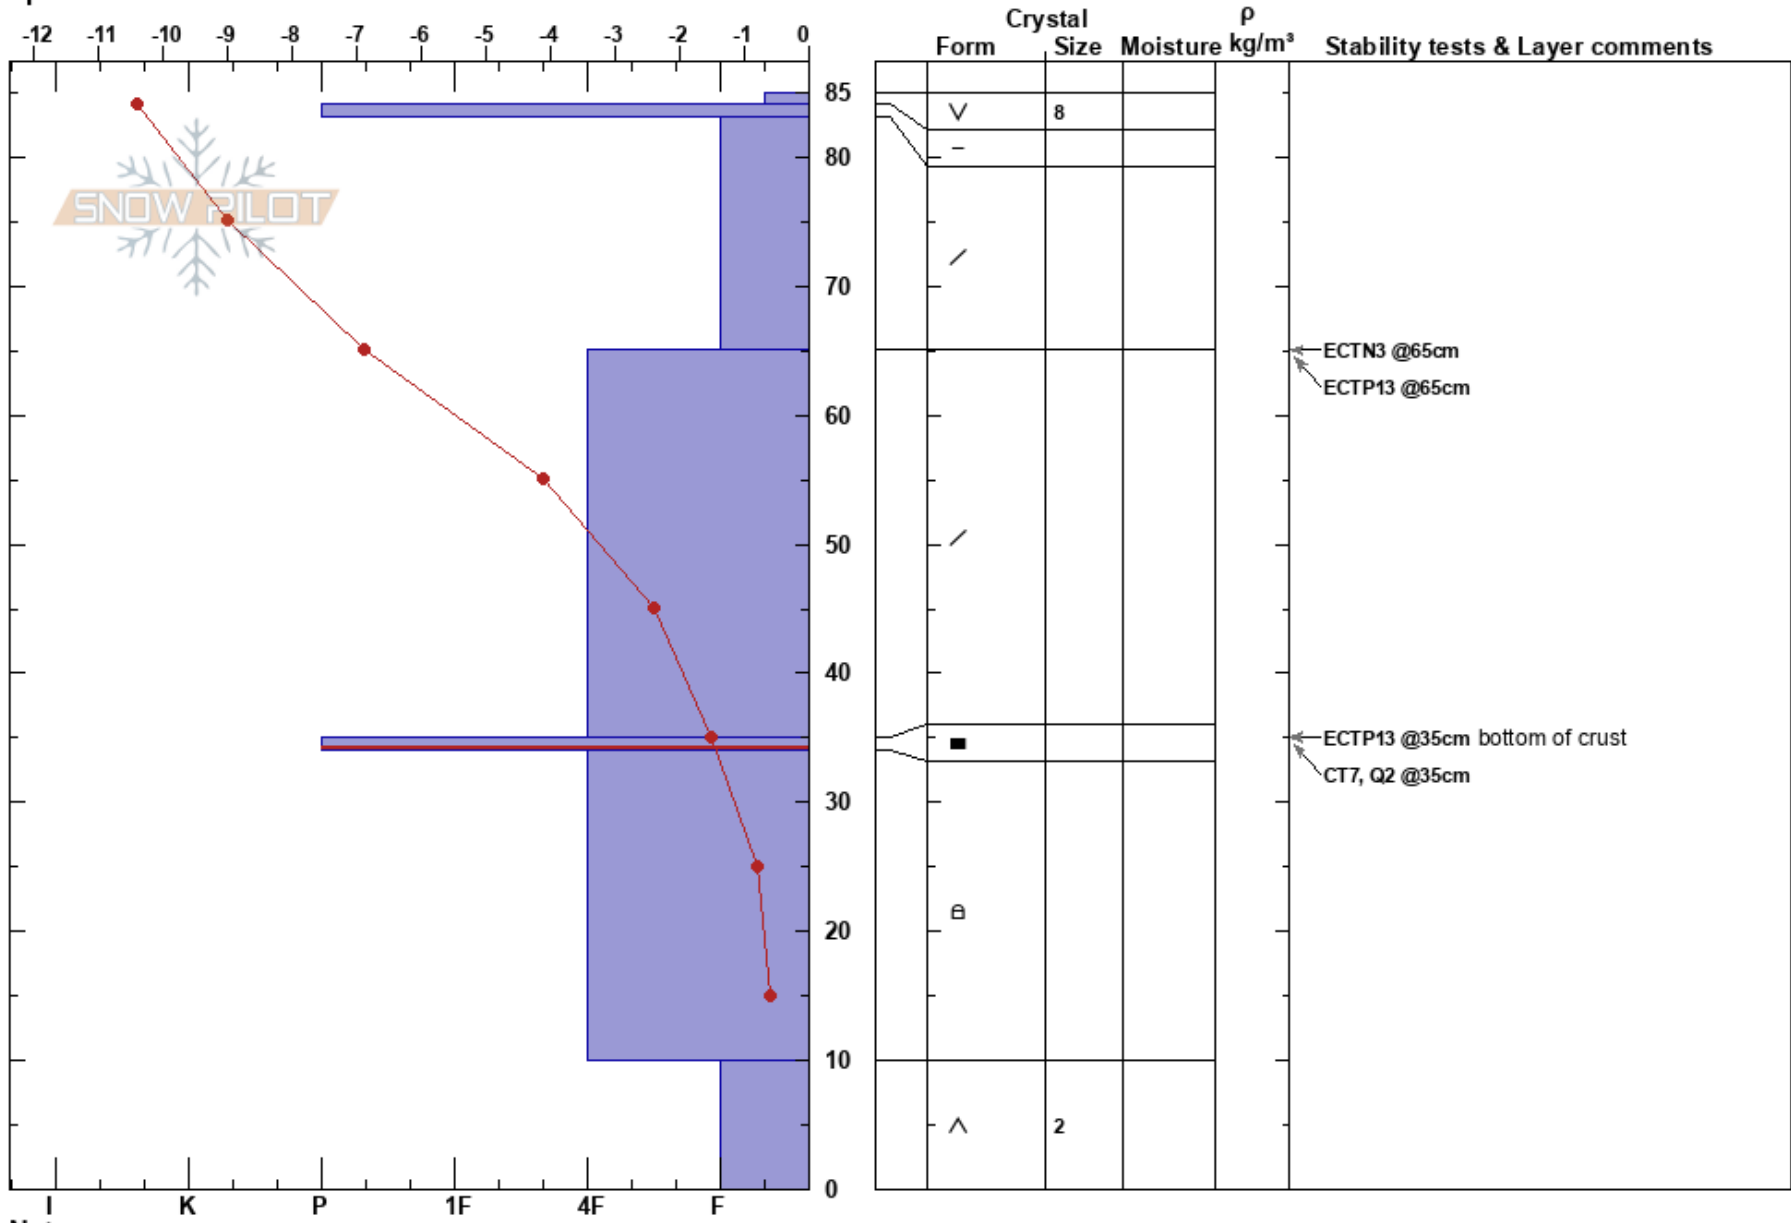

Past Beaver Creek Sum
 Boise Mountains
 ID
 Elevation: 6400 ft
 Aspect: 25°
 Specifics:

Brad Acker
 01/12/2019 - 2:00pm
 Co-ord: 11T 610497W 4876242N
 Slope Angle: 24°
 Wind Loading: no

Stability: **HS:85**
 Air Temperature: 1.5°C PF:75 35-34cm:Problematic layer
 Sky Cover: CLR
 Precipitation: NO
 Wind: Calm