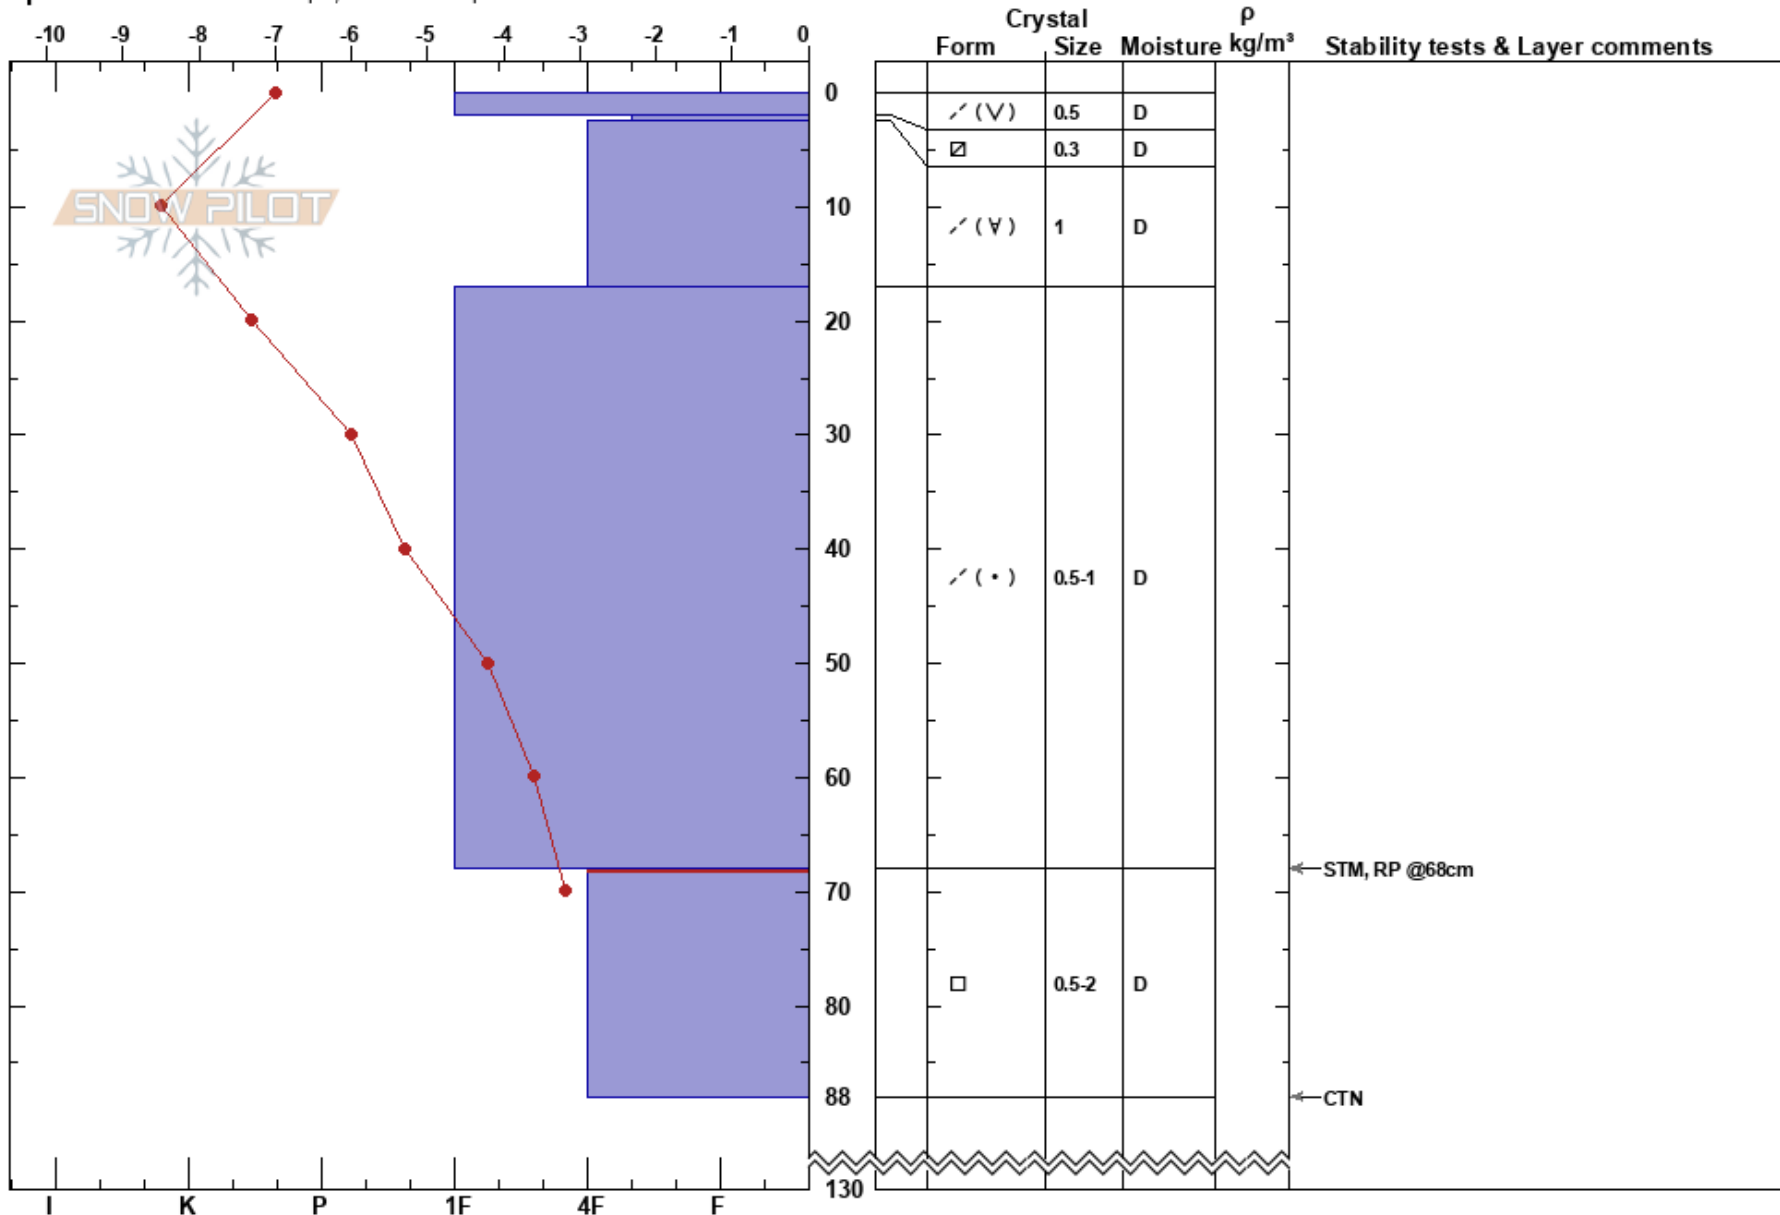

Black Mountain  
 Virginia Lakes  
 CA  
 Elevation: 10741 ft  
 Aspect: 0°

Ryan Lewthwaite  
 01/12/2019 - 1:42pm  
 Co-ord: 38.04251N, -119.27095W  
 Slope Angle: 31°  
 Wind Loading: previous

Stability: Good HS:130  
 Air Temperature: -13.3°C PF:28 68-88cm:Problematic layer  
 Sky Cover: FEW  
 Precipitation: NO  
 Wind: S Light Breeze

Specifics: Ski tracks on slope; We skied slope

Notes: