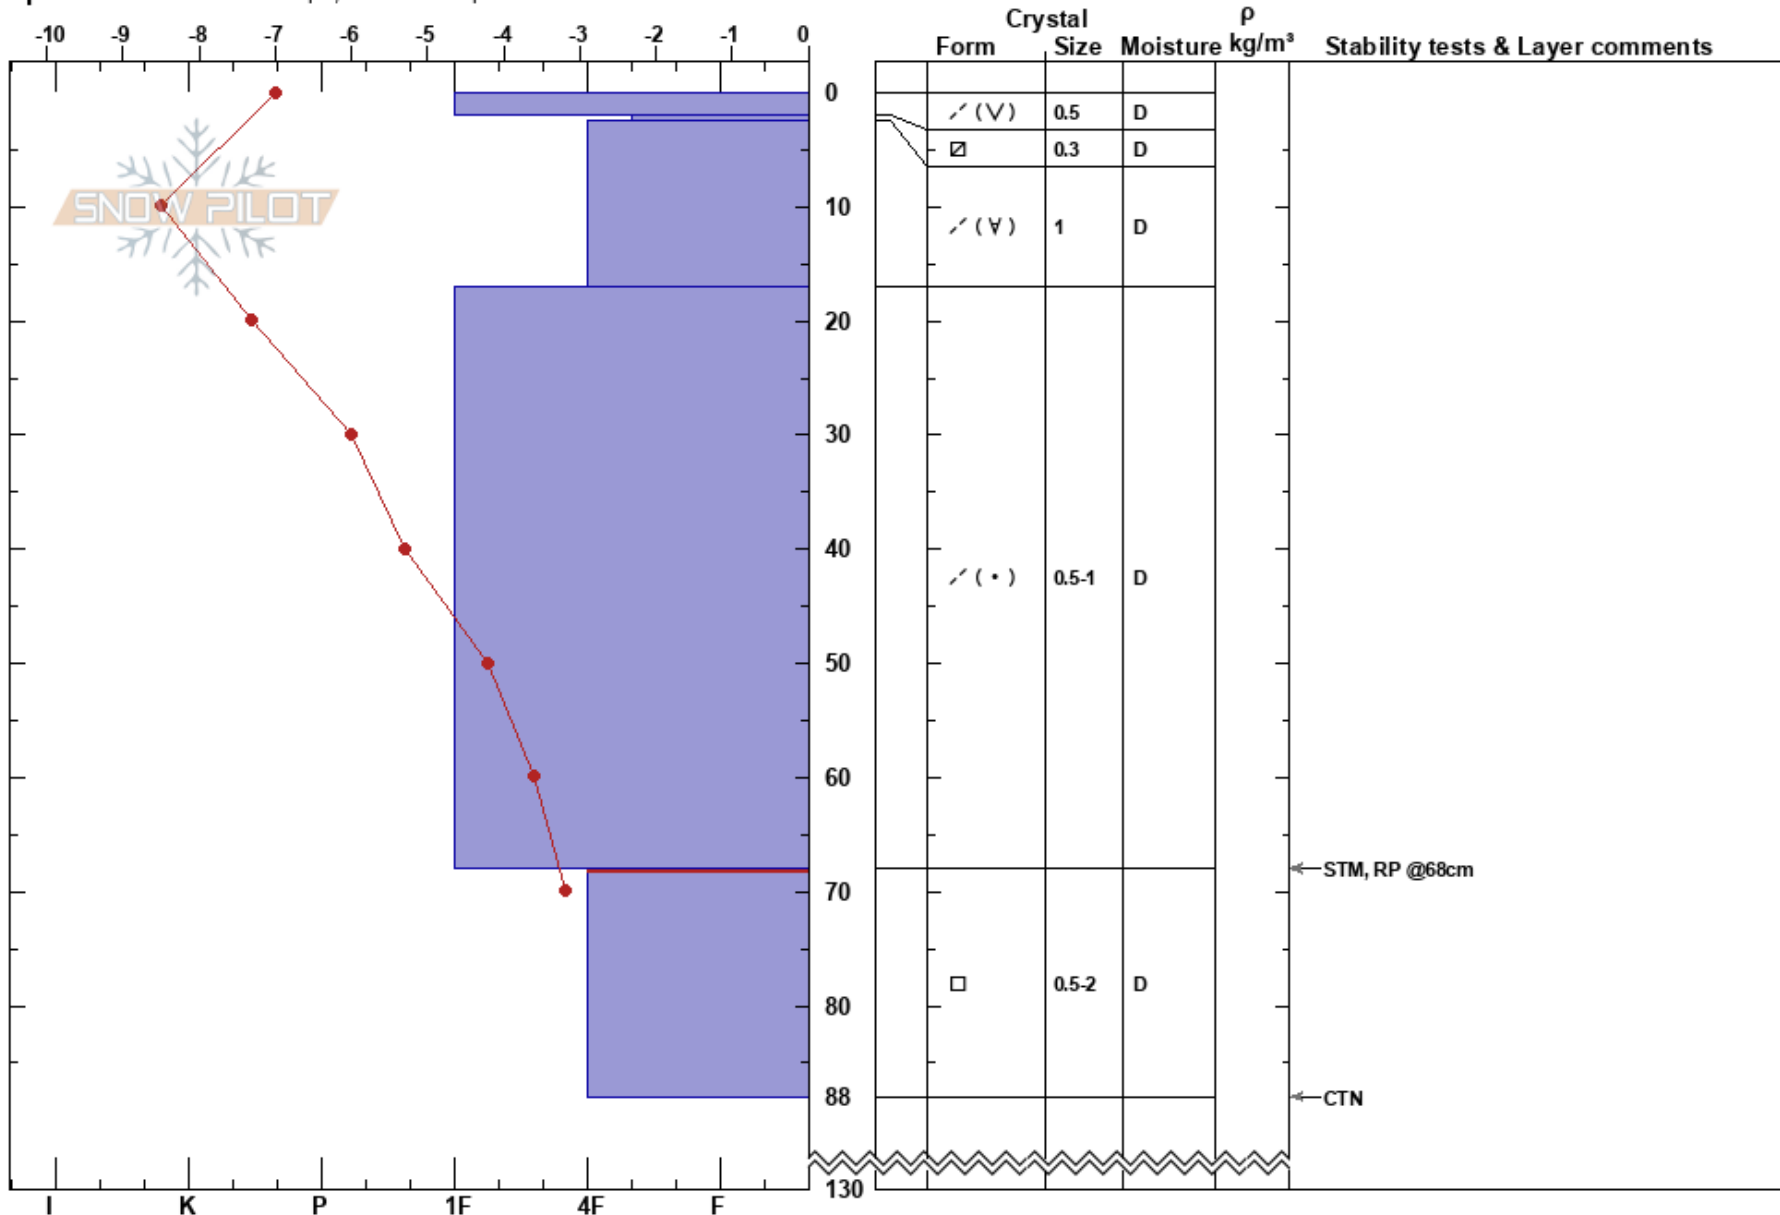

Black Mountain
 Virginia Lakes
 CA
 Elevation: 10741 ft
 Aspect: 0°

Ryan Lewthwaite
 01/12/2019 - 1:42pm
 Co-ord: 38.04251N, -119.27095W
 Slope Angle: 31°
 Wind Loading: previous

Stability: Good HS:130
 Air Temperature: -13.3°C PF:28 68-88cm:Problematic layer
 Sky Cover: FEW
 Precipitation: NO
 Wind: S Light Breeze

Specifics: Ski tracks on slope; We skied slope

Notes: