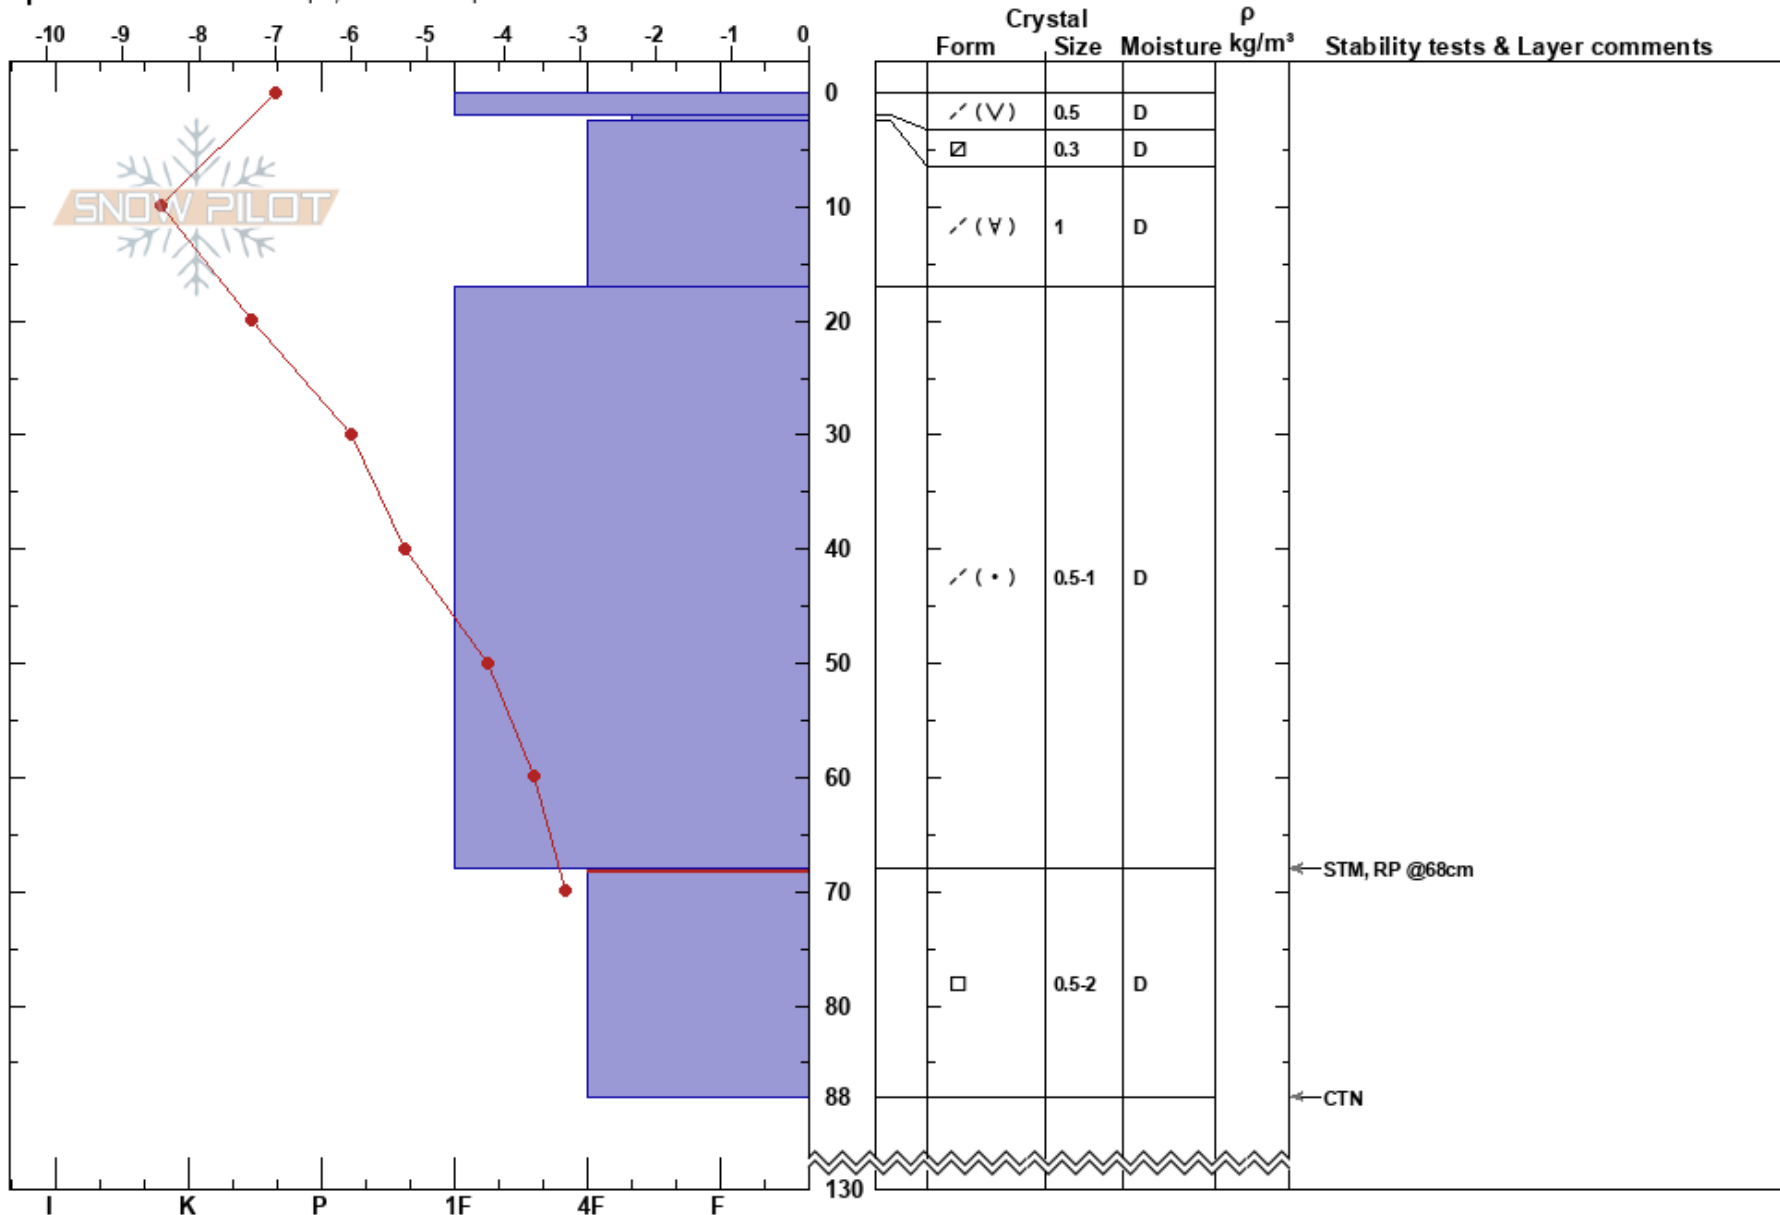

Black Mountain  
 Virginia Lakes  
 CA  
 Elevation: 10741 ft  
 Aspect: 0°

Ryan Lewthwaite  
 01/12/2019 - 1:42pm  
 Co-ord: 38.04251N, -119.27095W  
 Slope Angle: 31°  
 Wind Loading: previous

Stability: Good HS:130 Layer Notes:  
 Air Temperature: -13.3°C PF:28 68-88cm:Problematic layer  
 Sky Cover: FEW  
 Precipitation: NO  
 Wind: S Light Breeze

Specifics: Ski tracks on slope; We skied slope

Notes: