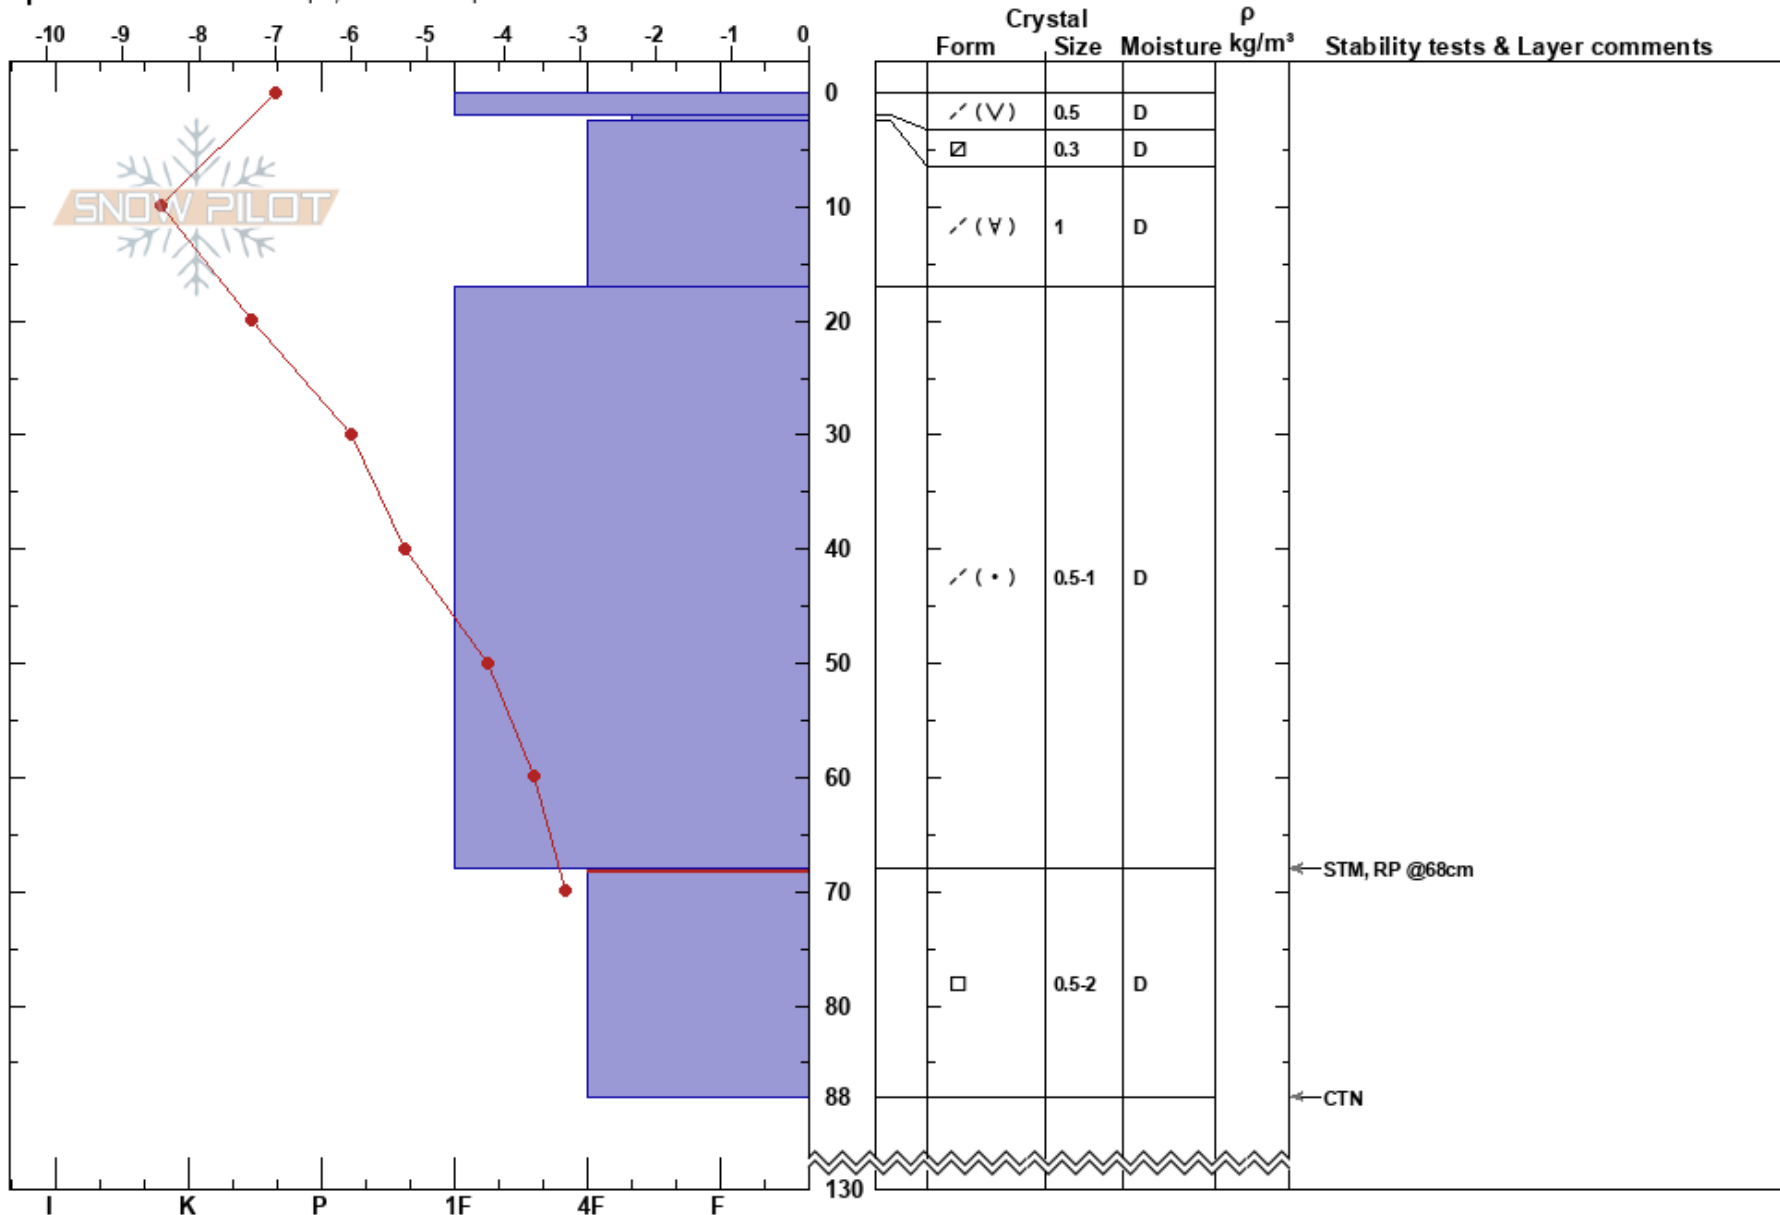

Black Mountain
 Virginia Lakes
 CA
 Elevation: 10741 ft
 Aspect: 0°

Ryan Lewthwaite
 01/12/2019 - 1:42pm
 Co-ord: 38.04251N, -119.27095W
 Slope Angle: 31°
 Wind Loading: previous

Stability: Good HS:130 Layer Notes:
 Air Temperature: -13.3°C PF:28 68-88cm:Problematic layer
 Sky Cover: FEW
 Precipitation: NO
 Wind: S Light Breeze

Specifics: Ski tracks on slope; We skied slope

Notes: