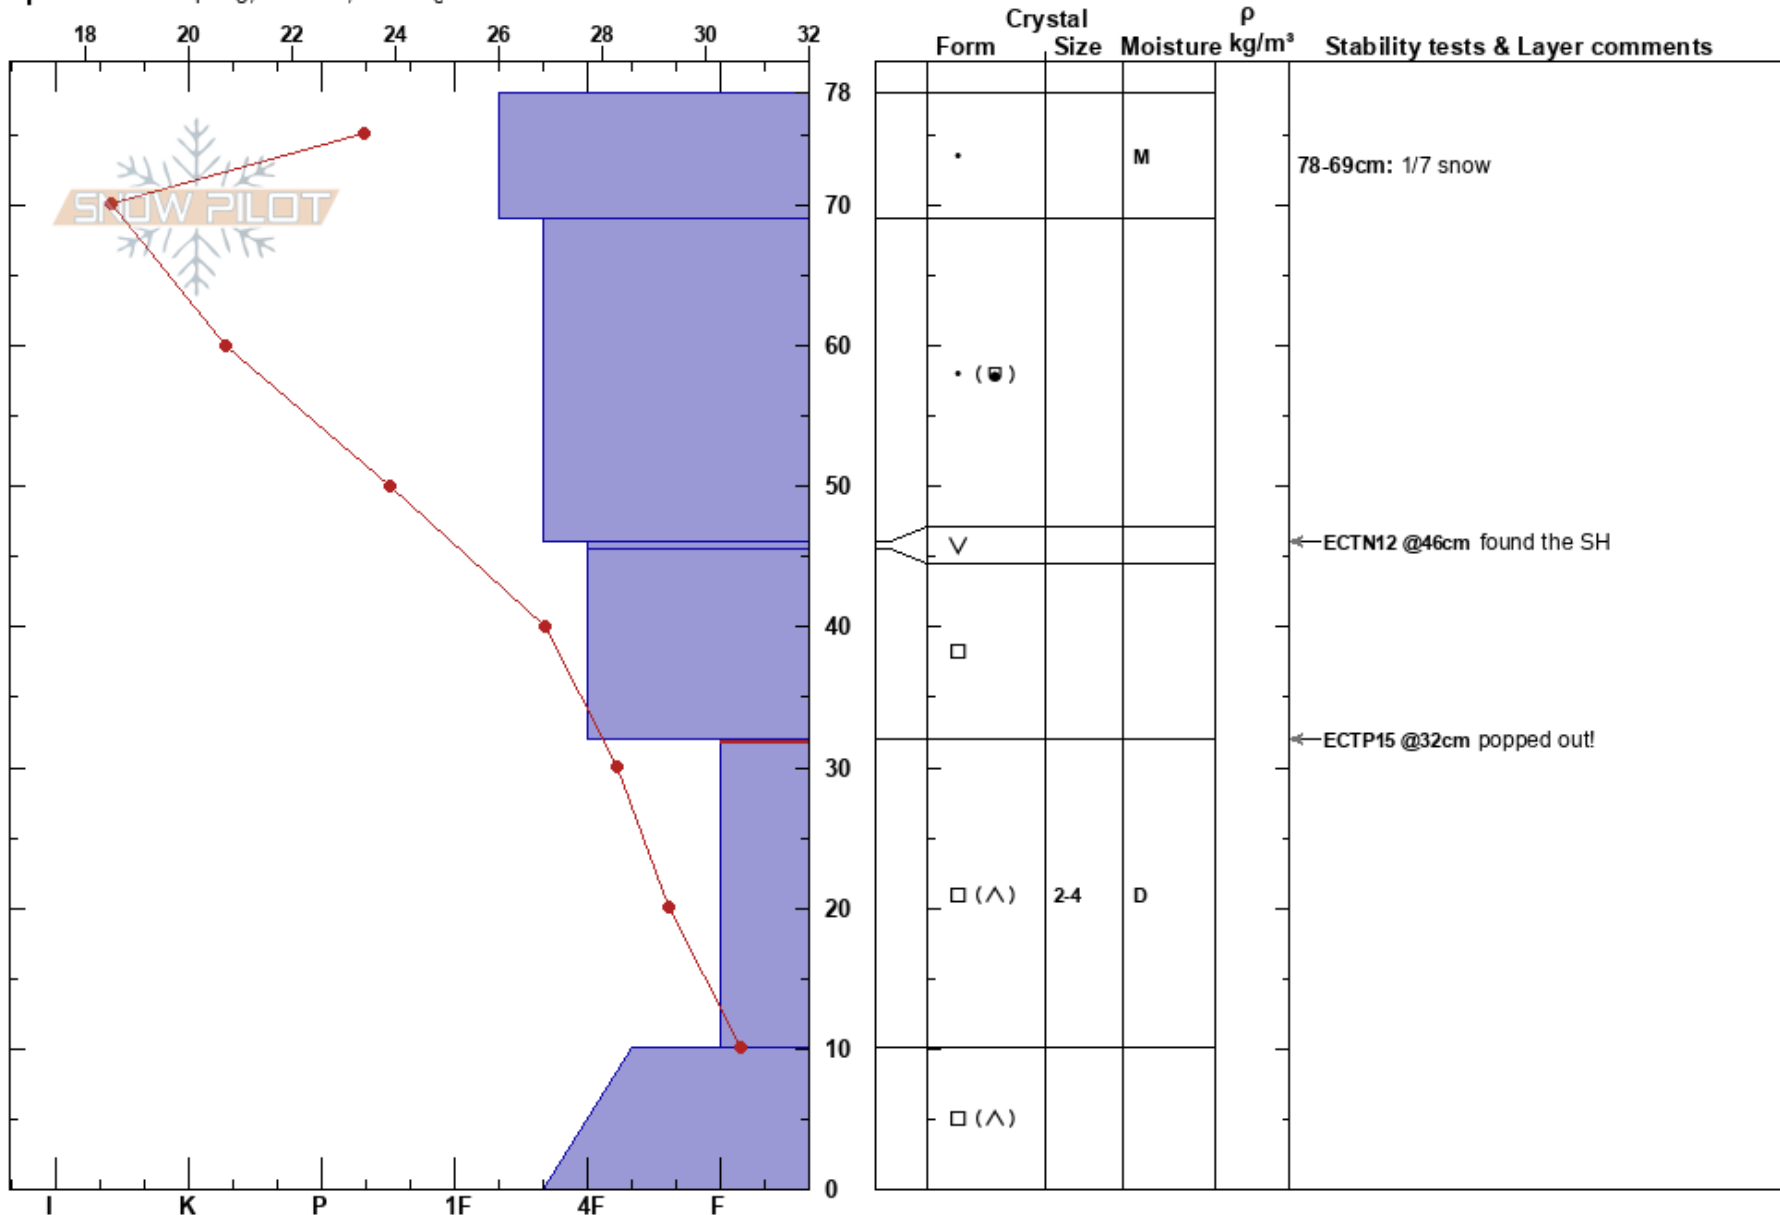

BeaverMt/FranklinBasin
 Bear River Range
 UT
 Elevation: 8504 ft
 Aspect: 253°
 Specifics: Collapsing, localized; Cracking

toby weed
 01/12/2019 - 4:00pm
 Co-ord: 41.95744N, -111.56036W
 Slope Angle: 25°
 Wind Loading: previous

Stability: Fair Unstable
 Air Temperature: 31.6°F
 Sky Cover: FEW
 Precipitation: NO
 Wind: Calm

HS:78
 PF:55
 78-69cm: 1/7 snow
 32-10cm: Problematic layer

Notes: Very poor snowpack structure!