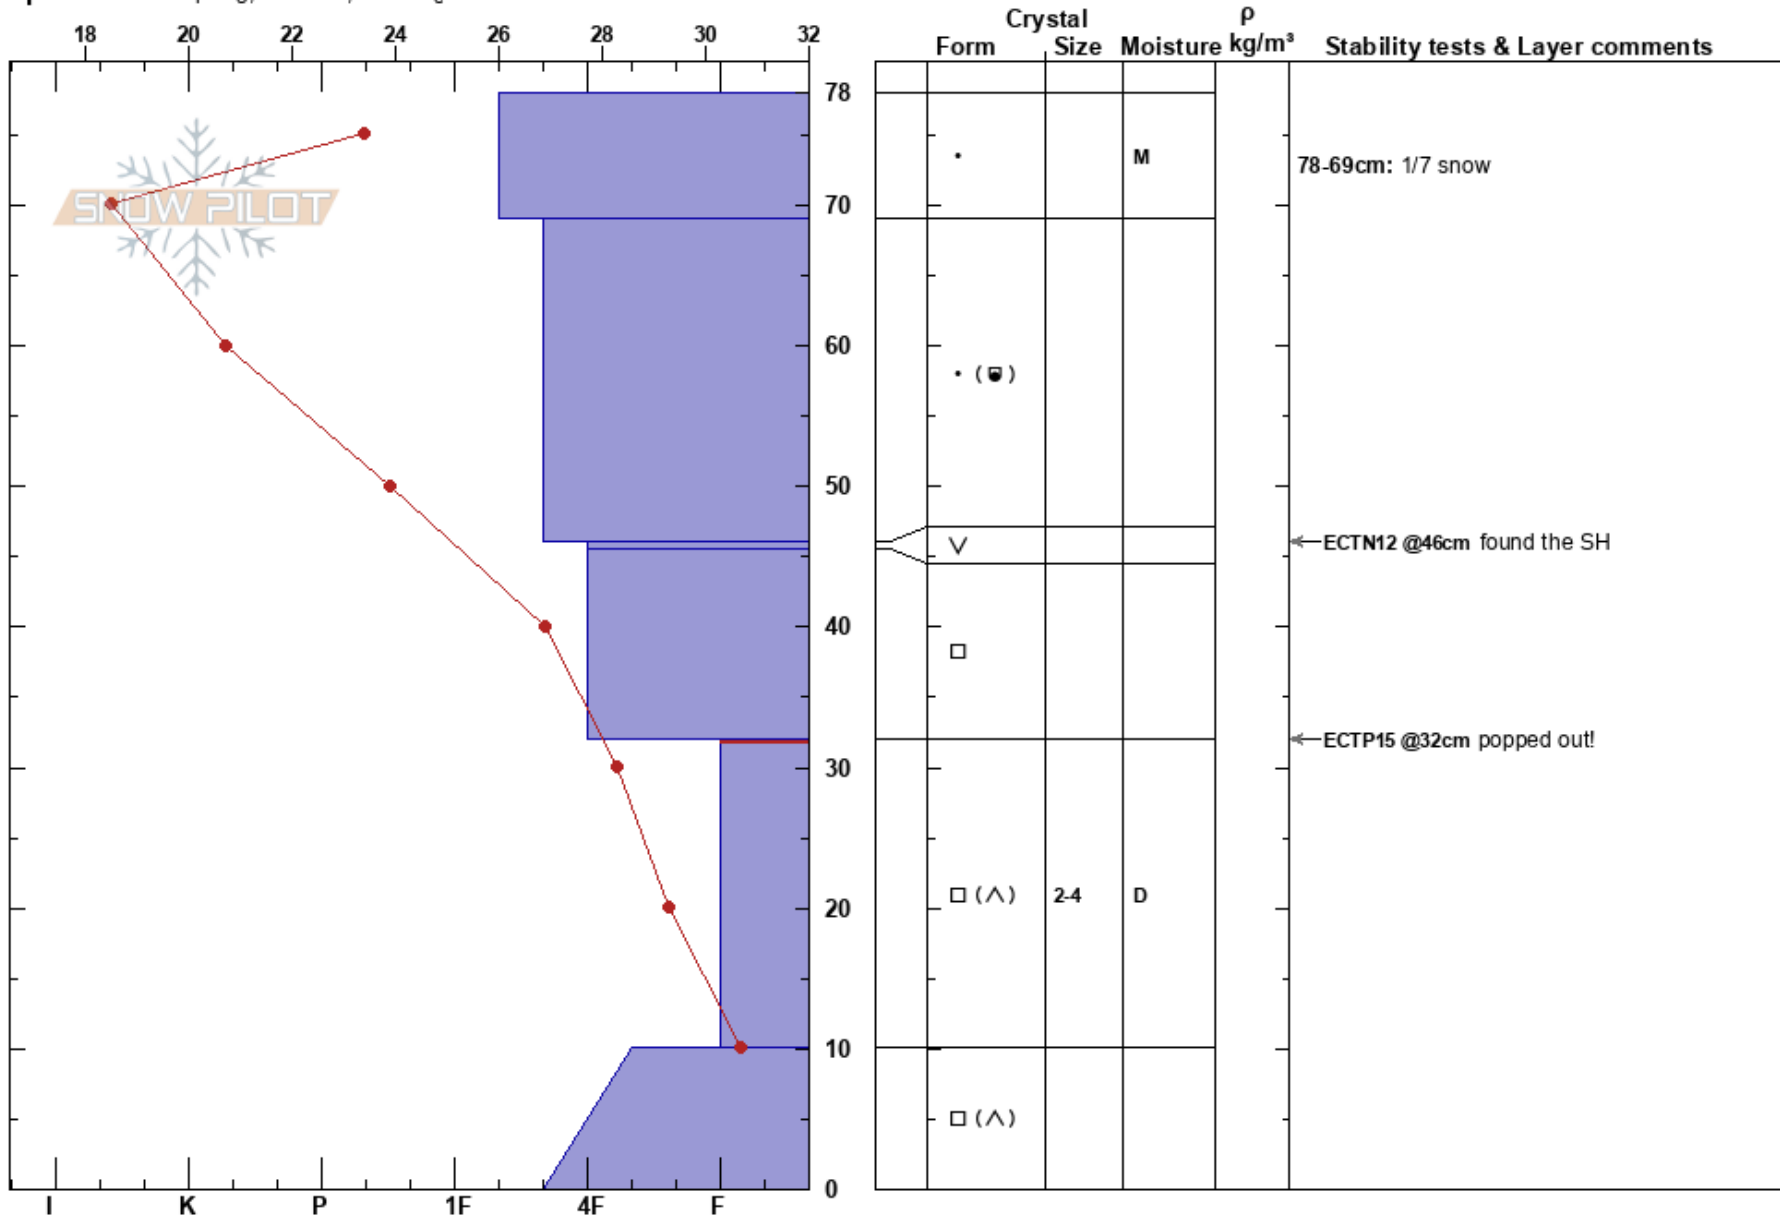

BeaverMt/FranklinBasin toby weed
 Bear River Range 01/12/2019 - 4:00pm
 UT
Elevation: 8504 ft
Aspect: 253°
Specifics: Collapsing, localized; Cracking

Stability: Fair Unstable **HS:**78
Air Temperature: 31.6°F **PF:**55
Sky Cover: FEW
Precipitation: NO
Wind: Calm

Layer Notes:
 78-69cm: 1/7 snow
 32-10cm: Problematic layer

Notes: Very poor snowpack structure!