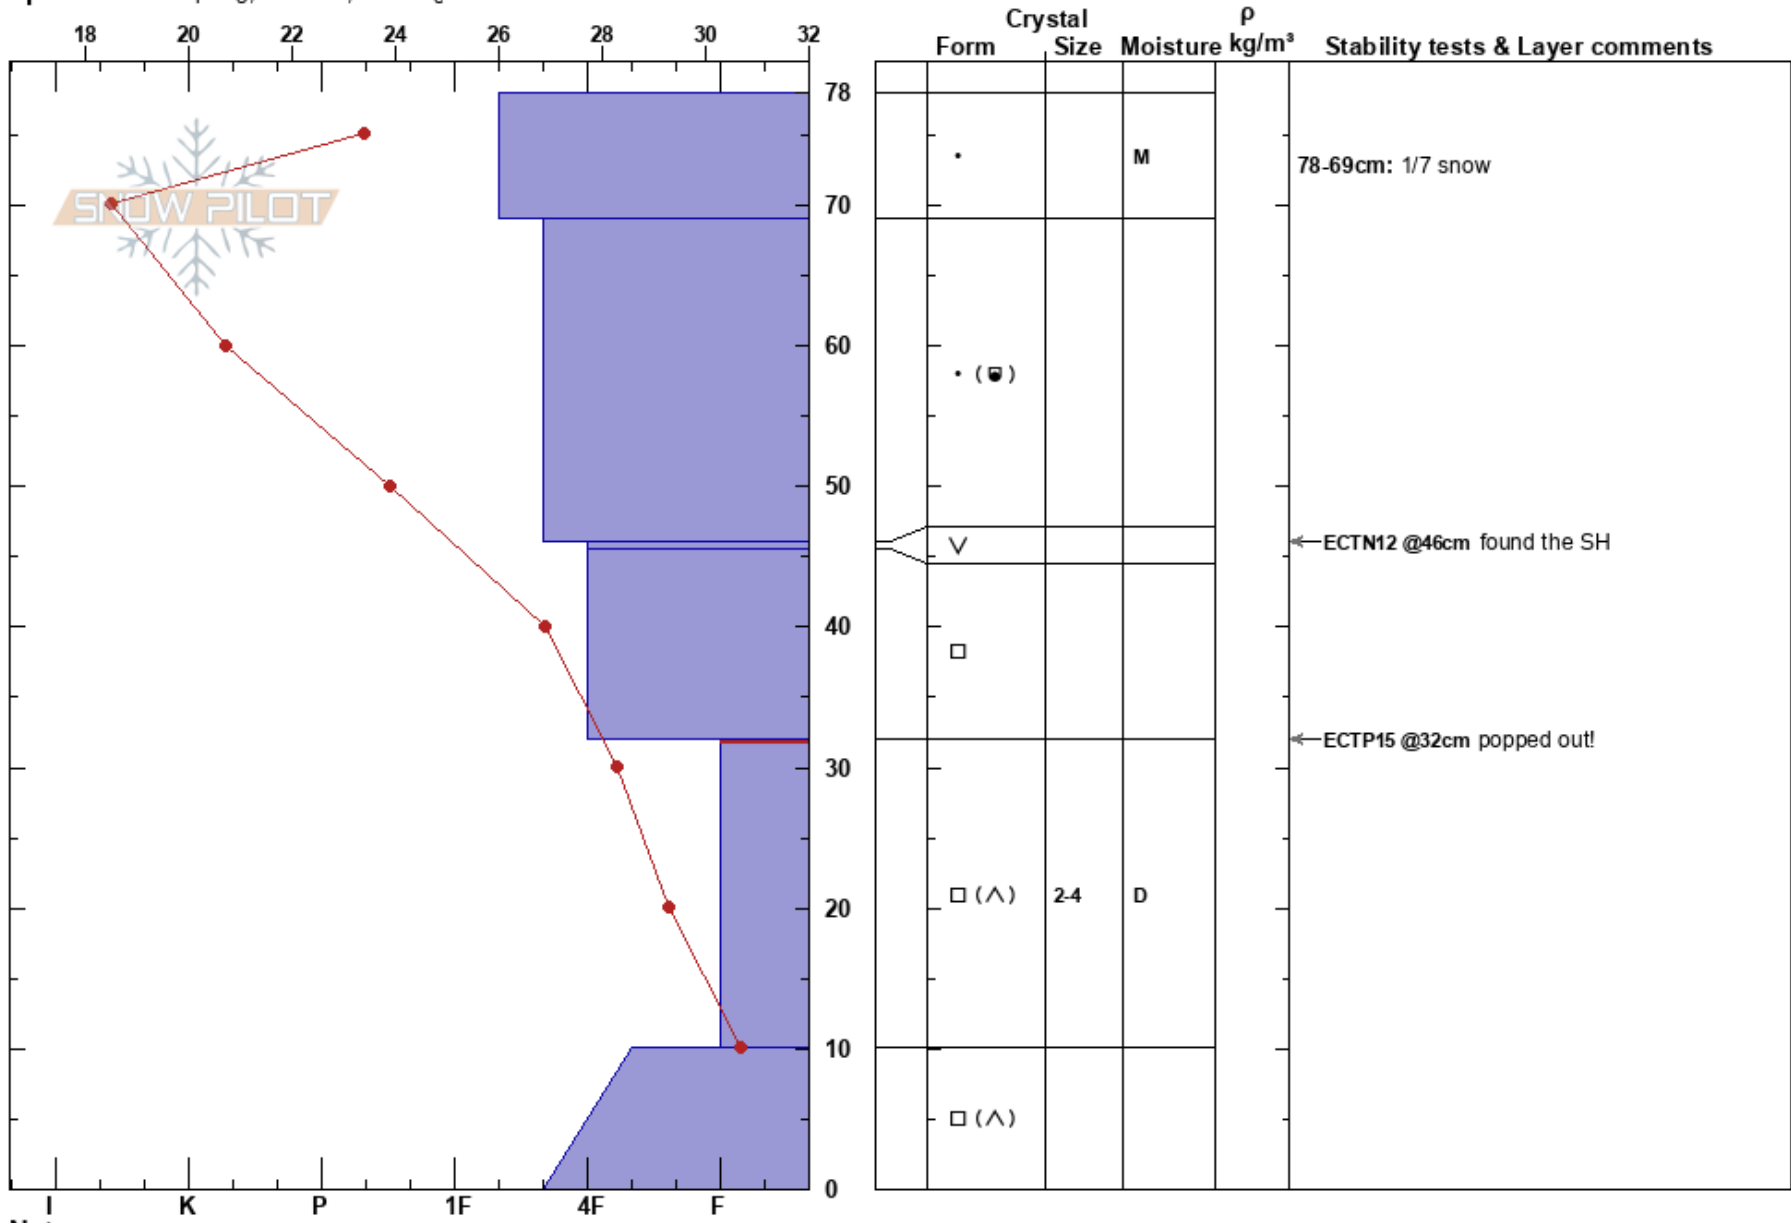

BeaverMt/FranklinBasin toby weed  
 Bear River Range 01/12/2019 - 4:00pm  
 UT  
**Elevation:** 8504 ft  
**Aspect:** 253°  
**Specifics:** Collapsing, localized; Cracking  
**Co-ord:** 41.95744N, -111.56036W  
**Slope Angle:** 25°  
**Wind Loading:** previous

**Stability:** Fair Unstable **HS:**78  
**Air Temperature:** 31.6°F **PF:**55  
**Sky Cover:** FEW  
**Precipitation:** NO  
**Wind:** Calm  
**Layer Notes:**  
 78-69cm: 1/7 snow  
 32-10cm: Problematic layer

**Notes:** Very poor snowpack structure!