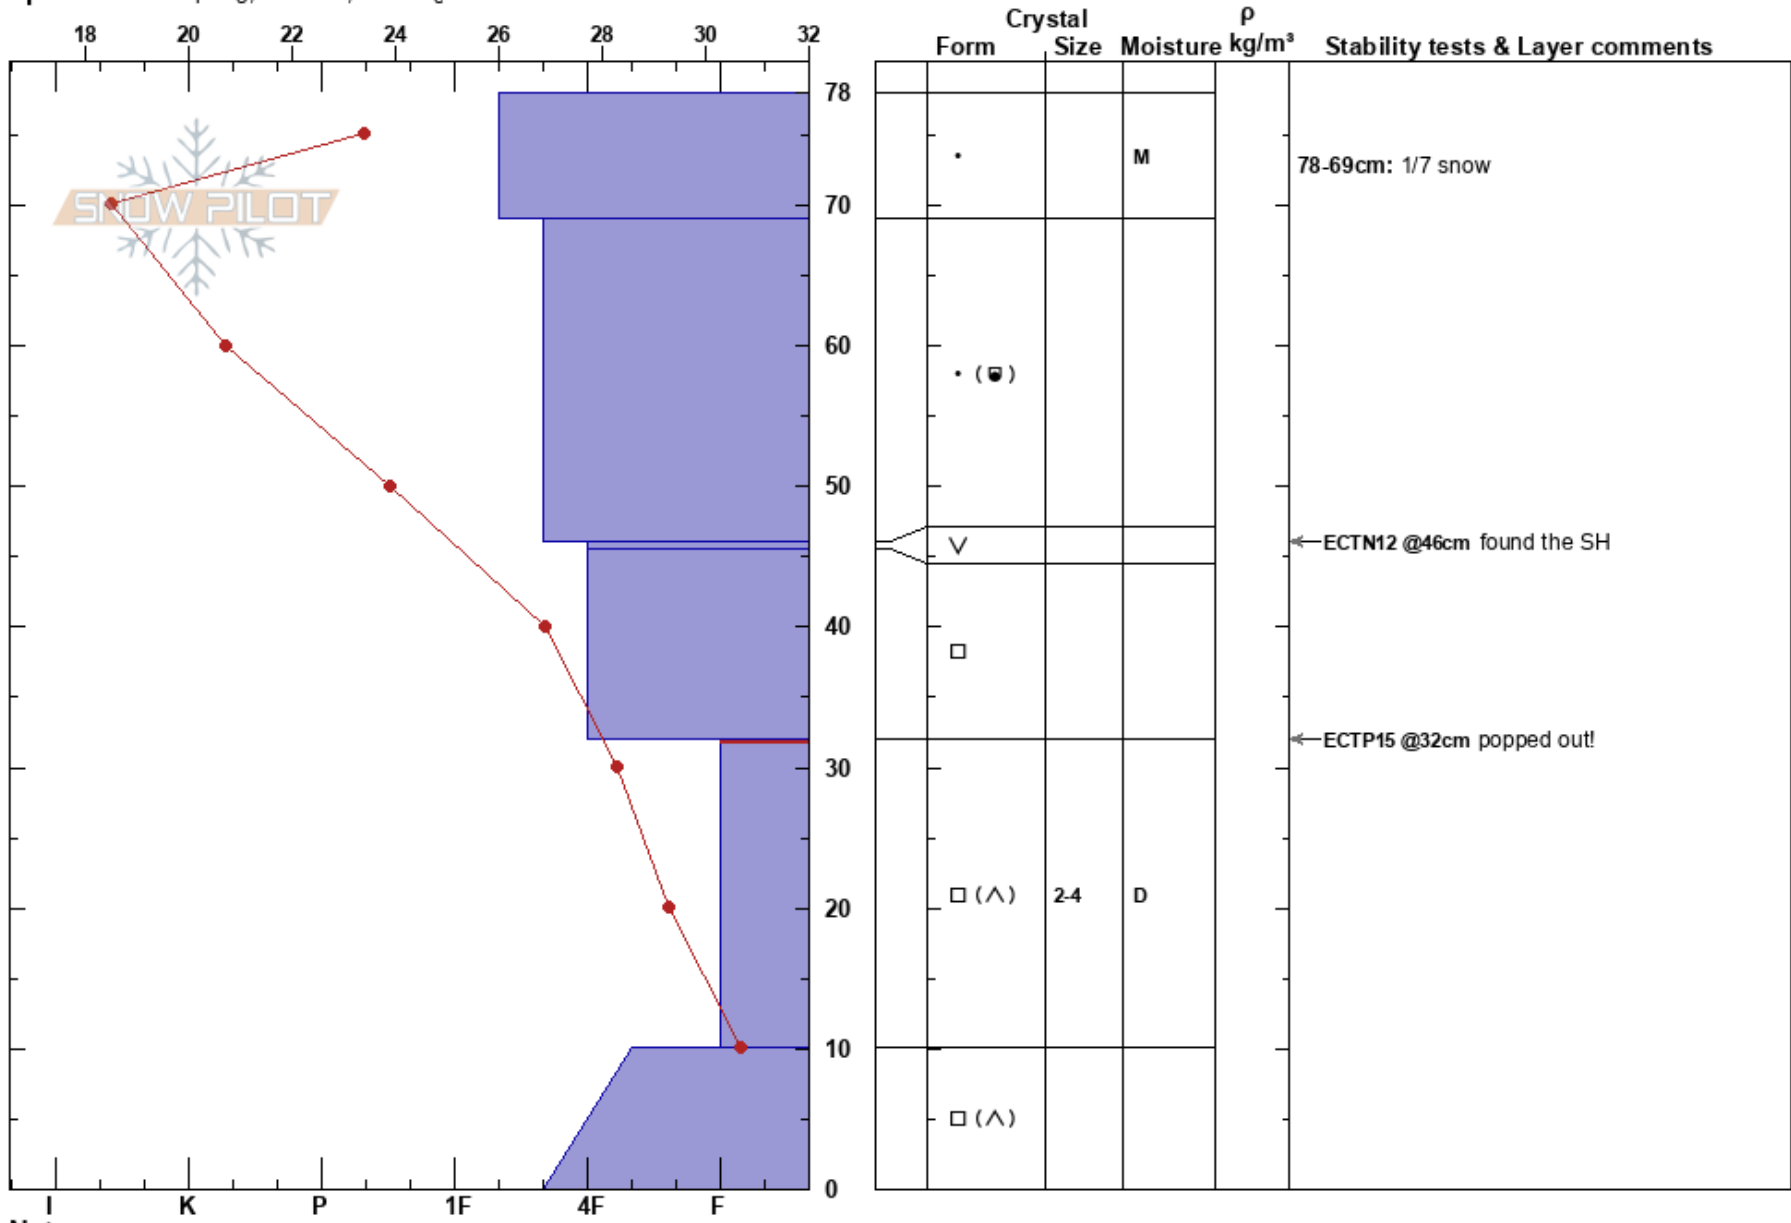

BeaverMt/FranklinBasin toby weed  
 Bear River Range 01/12/2019 - 4:00pm  
 UT  
**Elevation:** 8504 ft  
**Aspect:** 253°  
**Specifics:** Collapsing, localized; Cracking

**Stability:** Fair Unstable **HS:**78  
**Air Temperature:** 31.6°F **PF:**55  
**Sky Cover:** FEW  
**Precipitation:** NO  
**Wind:** Calm  
**Layer Notes:**  
 78-69cm: 1/7 snow  
 32-10cm: Problematic layer

**Notes:** Very poor snowpack structure!