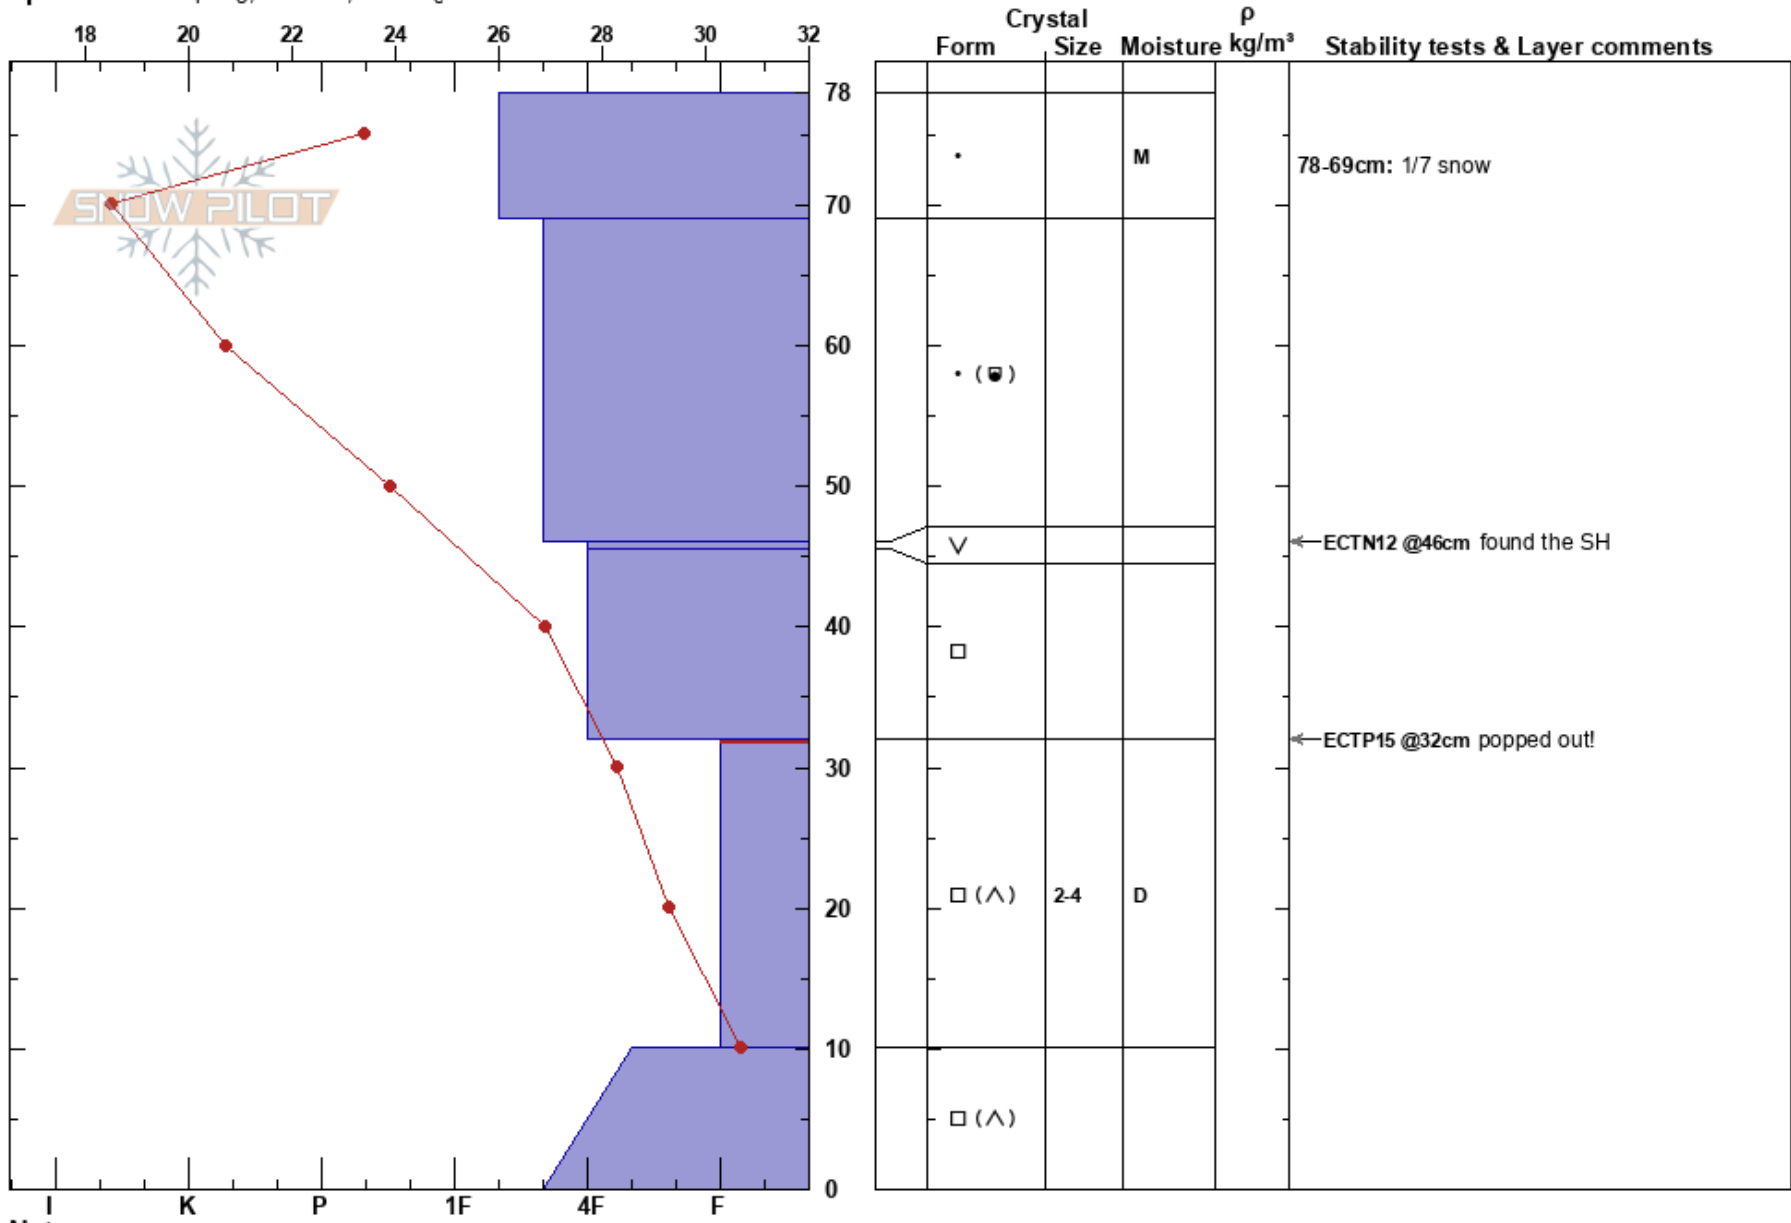

BeaverMt/FranklinBasin toby weed  
 Bear River Range 01/12/2019 - 4:00pm  
 UT Co-ord: 41.95744N, -111.56036W  
 Elevation: 8504 ft Slope Angle: 25°  
 Aspect: 253° Wind Loading: previous  
 Specifics: Collapsing, localized; Cracking

Stability: Fair Unstable HS:78  
 Air Temperature: 31.6°F PF:55 78-69cm: 1/7 snow  
 Sky Cover: FEW 32-10cm: Problematic layer  
 Precipitation: NO  
 Wind: Calm

Notes: Very poor snowpack structure!