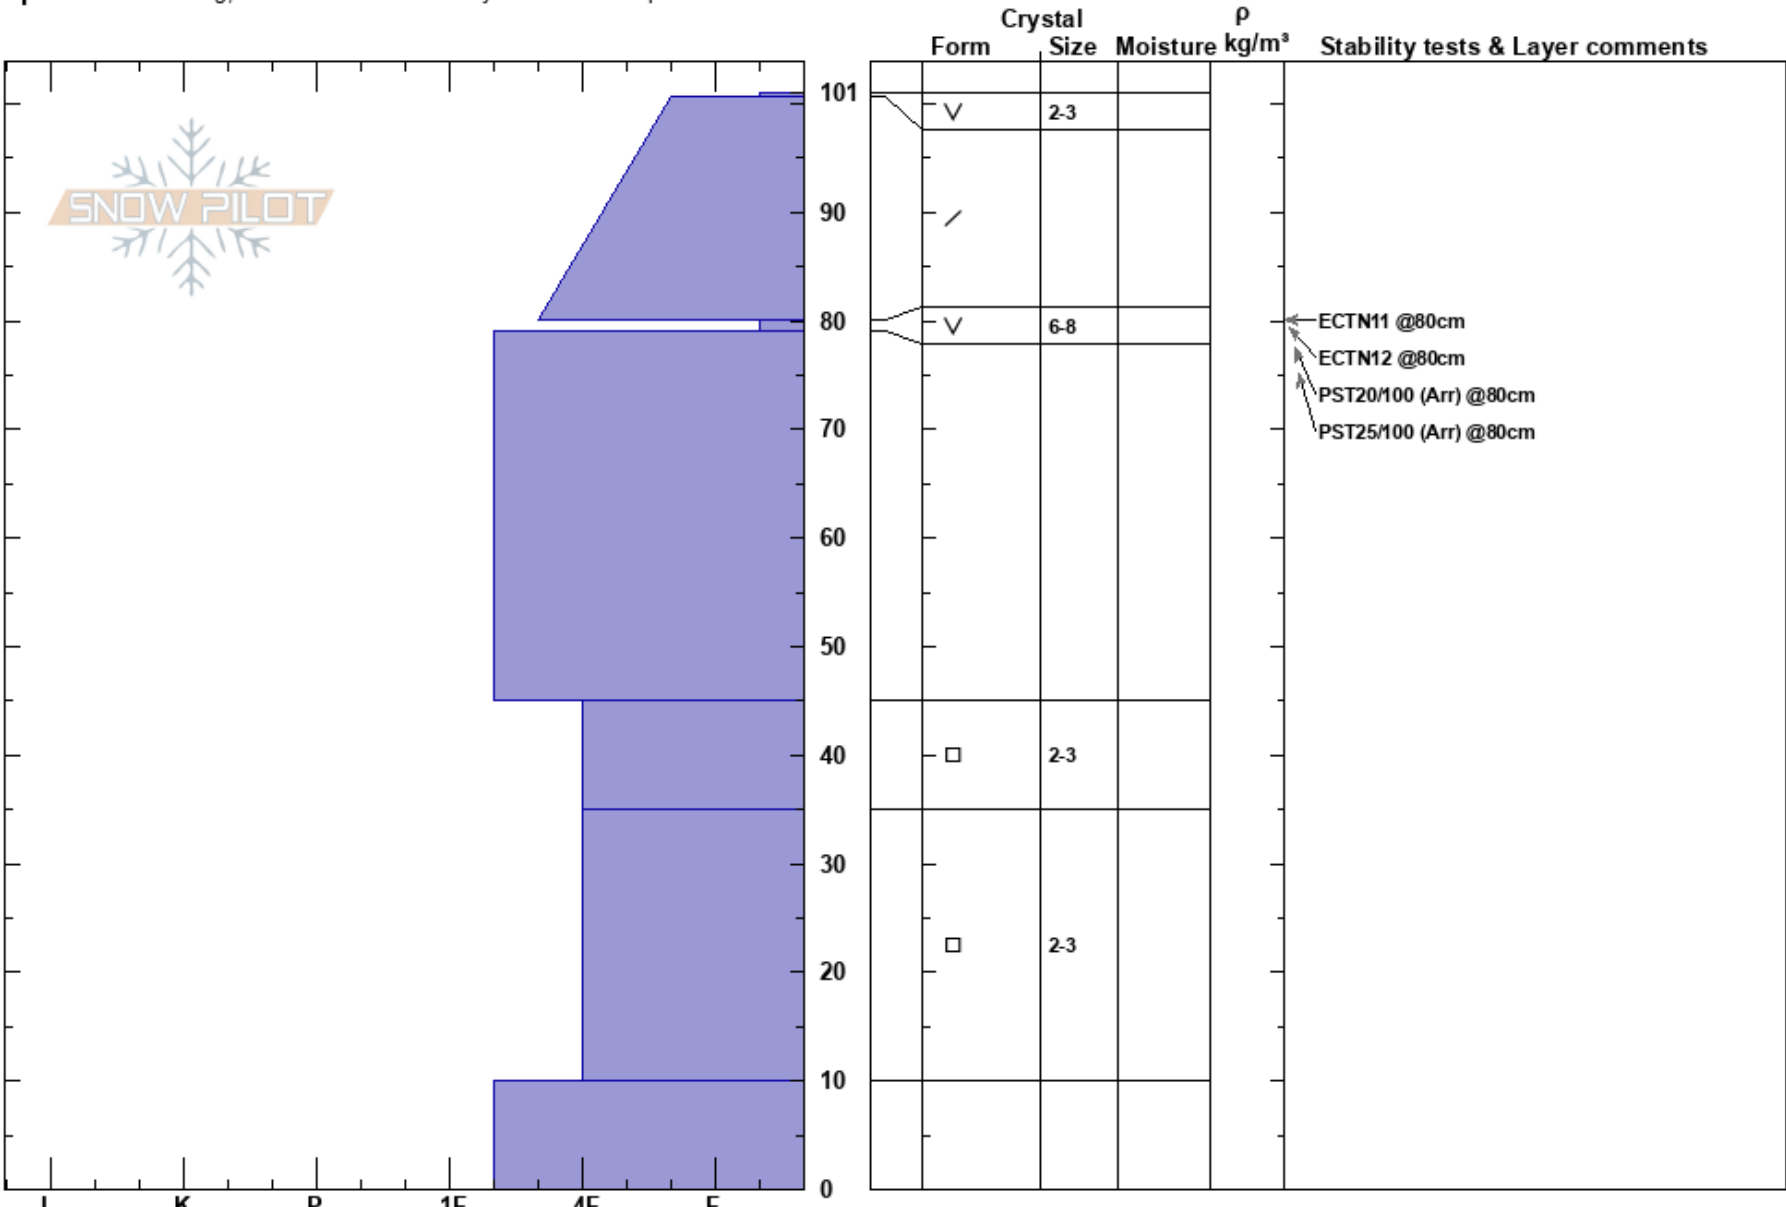

Cabin/Tepee Creek
 Madison Range-S
 MT
 Elevation: 9339 ft
 Aspect: 80°
 Specifics: Cracking; Recent avalanche activity on different slopes

Alex Marienthal
 01/10/2019 - 11:00am
 Co-ord: 44.88838N, -111.18334W
 Slope Angle: 18°
 Wind Loading: no

Stability: Fair Stable
 Air Temperature: PF:90
 Sky Cover: BKN
 Precipitation: NO
 Wind: Calm

HS:101
 Layer Notes:

Notes: Added (doubled) slab on one PST column and it collapsed/propagated under the additional weight as it was added (0/100 end @ 80cm, SH layer).