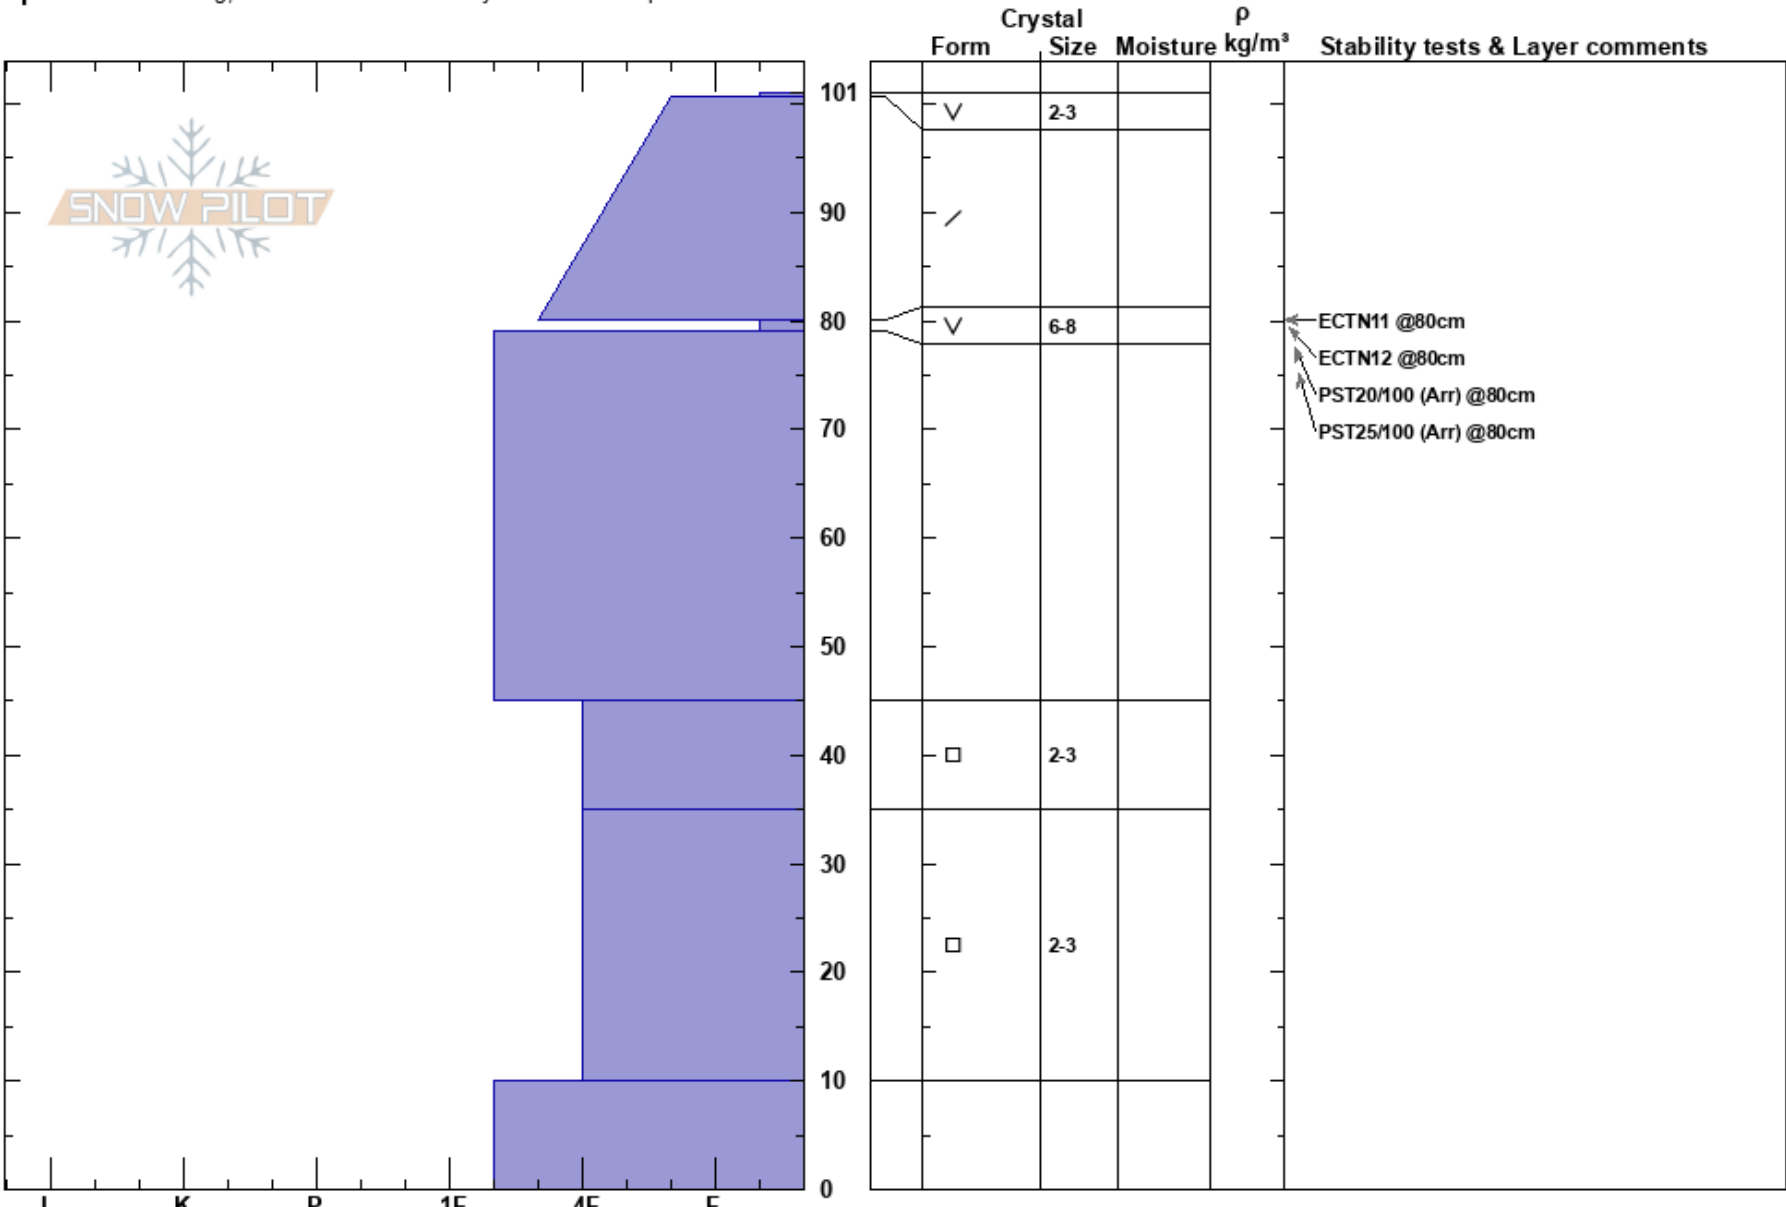

Cabin/Tepee Creek
 Madison Range-S
 MT
 Elevation: 9339 ft
 Aspect: 80°
 Specifics: Cracking; Recent avalanche activity on different slopes

Alex Marienthal
 01/10/2019 - 11:00am
 Co-ord: 44.88838N, -111.18334W
 Slope Angle: 18°
 Wind Loading: no

Stability: Fair Stable
 Air Temperature: PF:90
 Sky Cover: BKN
 Precipitation: NO
 Wind: Calm

Layer Notes:

Notes: Added (doubled) slab on one PST column and it collapsed/propagated under the additional weight as it was added (0/100 end @ 80cm, SH layer).