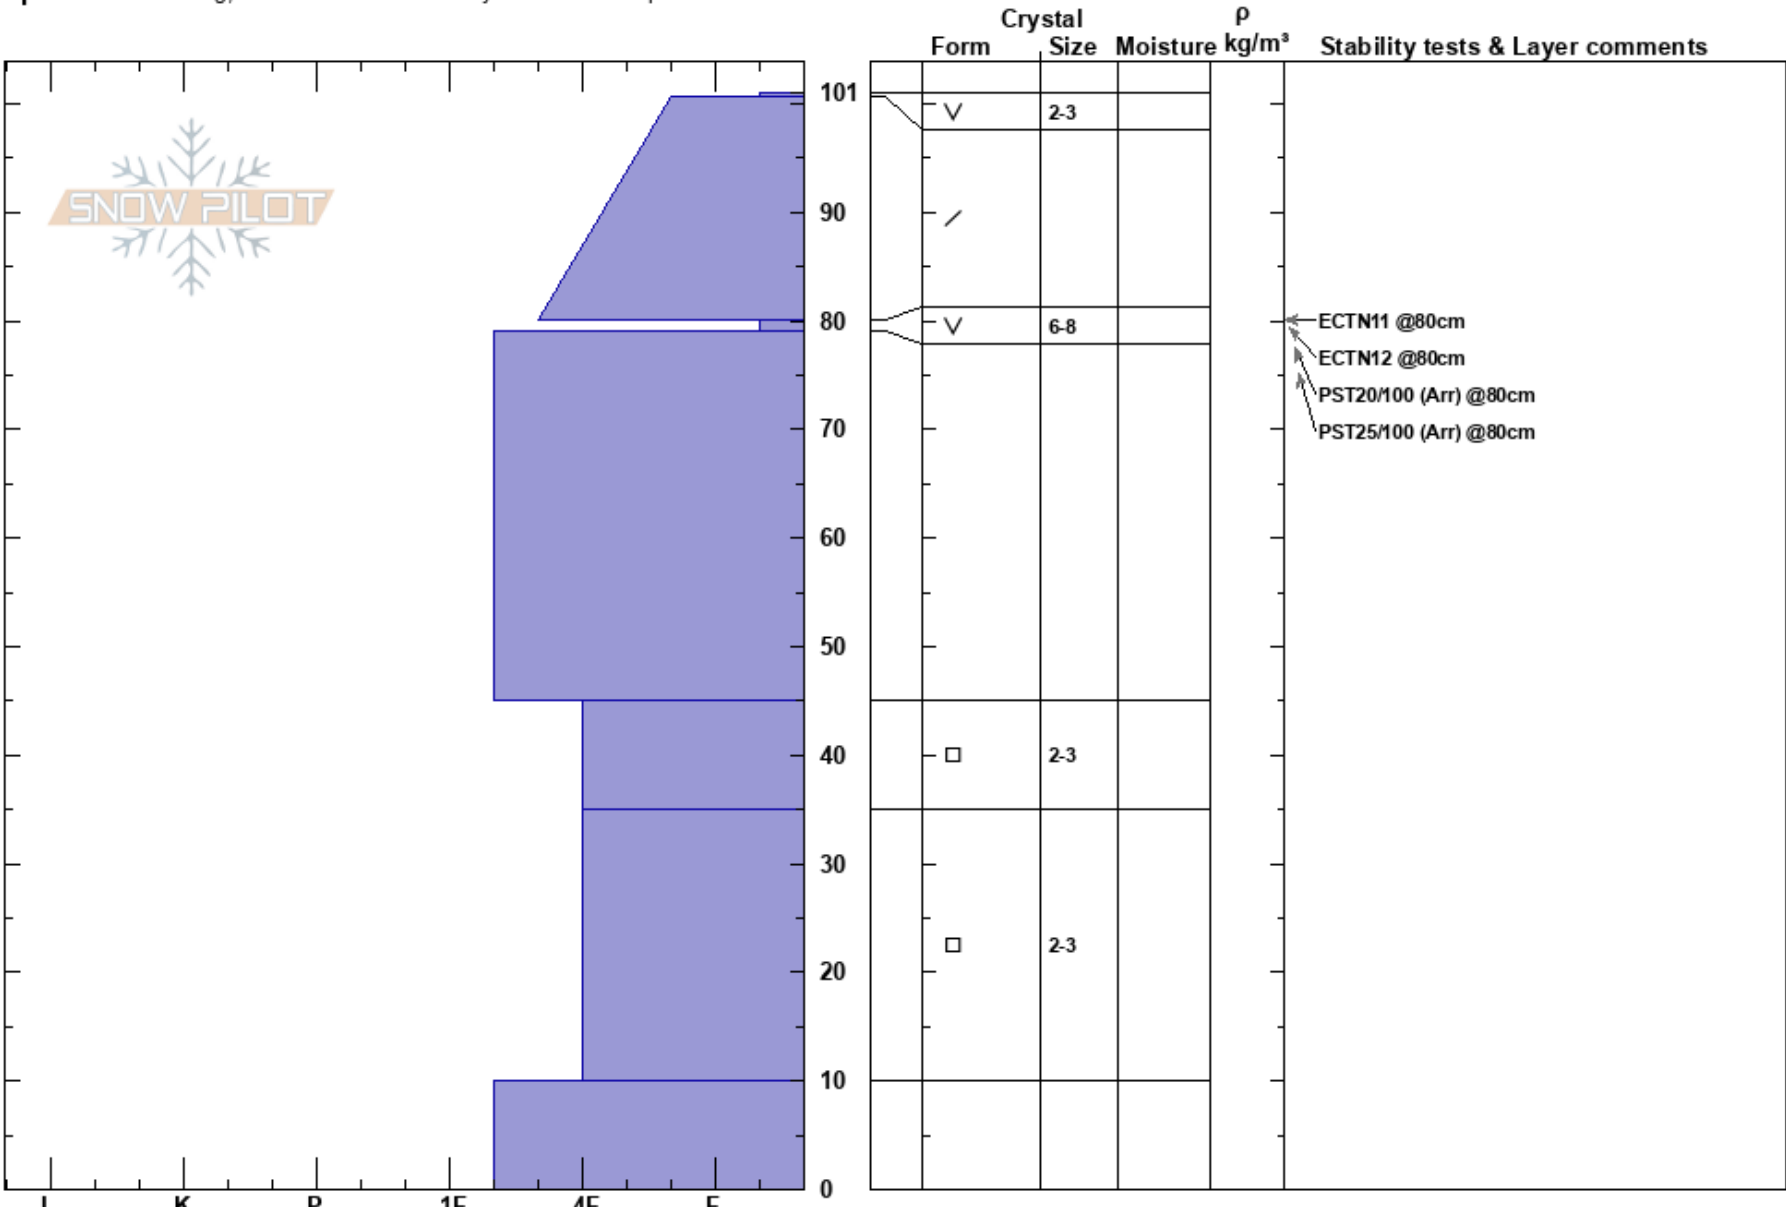

Cabin/Tepee Creek  
 Madison Range-S  
 MT  
 Elevation: 9339 ft  
 Aspect: 80°  
 Specifics: Cracking; Recent avalanche activity on different slopes

Alex Marienthal  
 01/10/2019 - 11:00am  
 Co-ord: 44.88838N, -111.18334W  
 Slope Angle: 18°  
 Wind Loading: no

Stability: Fair Stable  
 Air Temperature: PF:90  
 Sky Cover: BKN  
 Precipitation: NO  
 Wind: Calm

Layer Notes:

Notes: Added (doubled) slab on one PST column and it collapsed/propagated under the additional weight as it was added (0/100 end @ 80cm, SH layer).