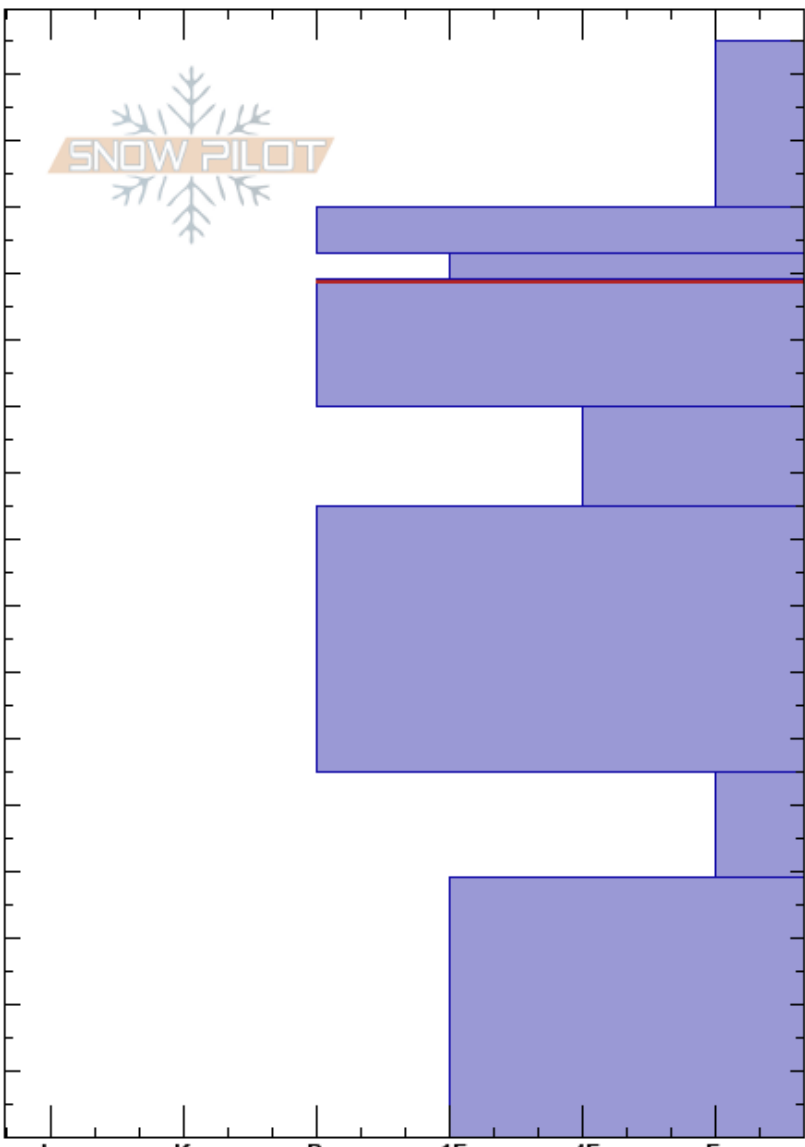

Bold Dog Crown Profile
 Sawatch
 CO
Elevation: 11900 ft
Aspect: 50°
Specifics: Pit is adjacent to avalanche: crown;

Monarch Ski Patrol
 01/10/2019 - 2:00pm
Co-ord: 38.52875N, -106.34613W
Slope Angle: 41°
Wind Loading: previous

Stability:
Air Temperature:
Sky Cover: SCT
Precipitation: NO
Wind: SW Calm

HS: 165
Layer Notes:
 129-110cm: Problematic layer

Depth (cm)	Crystal		Moisture	ρ kg/m ³	Stability tests & Layer comments
	Form	Size			
165 - 140	/	1			
140 - 130	/	1			
130 - 110	□	1			← ECTP17 @129cm
110 - 90	□	1			
90 - 70	□	1			
70 - 50	□	1			← CT12, SP @109cm
50 - 40	^	2			
40 - 0	^	2			

Notes: Pit dug at crown of the Bold Dog R3-D2.5-AE-O avalanche on 20190108