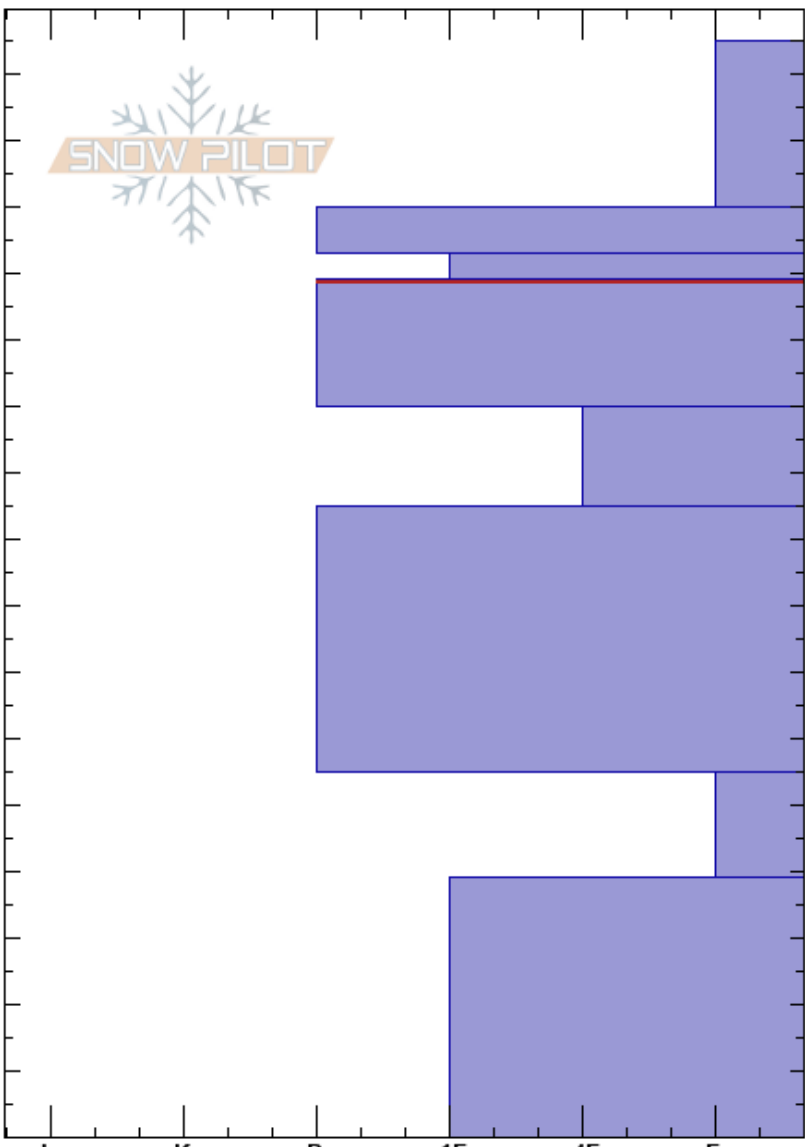

Bold Dog Crown Profile
 Sawatch
 CO
Elevation: 11900 ft
Aspect: 50°
Specifics: Pit is adjacent to avalanche: crown;

Monarch Ski Patrol
 01/10/2019 - 2:00pm
Co-ord: 38.52875N, -106.34613W
Slope Angle: 41°
Wind Loading: previous

Stability:
Air Temperature:
Sky Cover: SCT
Precipitation: NO
Wind: SW Calm

HS: 165
Layer Notes:
 129-110cm: Problematic layer

Depth (cm)	Crystal		Moisture	ρ kg/m ³	Stability tests & Layer comments
	Form	Size			
165 - 140	/	1			
140 - 130	/	1			
130 - 110	□	1			← ECTP17 @129cm
110 - 90	□	1			← CT12, SP @109cm
90 - 50	□	1			
50 - 40	^	2			
40 - 0	^	2			

Notes: Pit dug at crown of the Bold Dog R3-D2.5-AE-O avalanche on 20190108