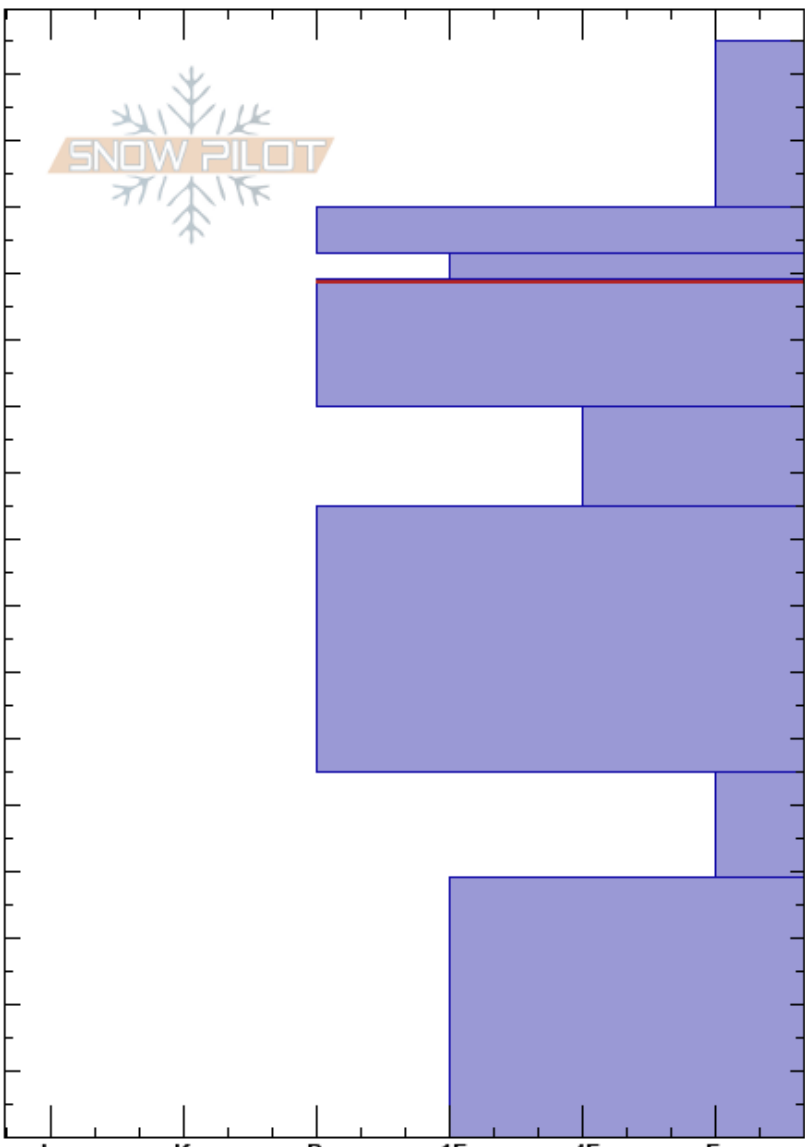

Bold Dog Crown Profile
 Sawatch
 CO
Elevation: 11900 ft
Aspect: 50°
Specifics: Pit is adjacent to avalanche: crown;

Monarch Ski Patrol
 01/10/2019 - 2:00pm
Co-ord: 38.52875N, -106.34613W
Slope Angle: 41°
Wind Loading: previous

Stability:
Air Temperature:
Sky Cover: SCT
Precipitation: NO
Wind: SW Calm

HS: 165
Layer Notes:
 129-110cm: Problematic layer

Depth (cm)	Crystal		Moisture	ρ kg/m ³	Stability tests & Layer comments
	Form	Size			
165 - 150	/	1			
140 - 130	/	1			
130 - 120	□	1			← ECTP17 @129cm
120 - 110	□	1			
110 - 100	□	1			← CT12, SP @109cm
100 - 50	□	1			
50 - 40	^	2			
40 - 0	^	2			

Notes: Pit dug at crown of the Bold Dog R3-D2.5-AE-O avalanche on 20190108