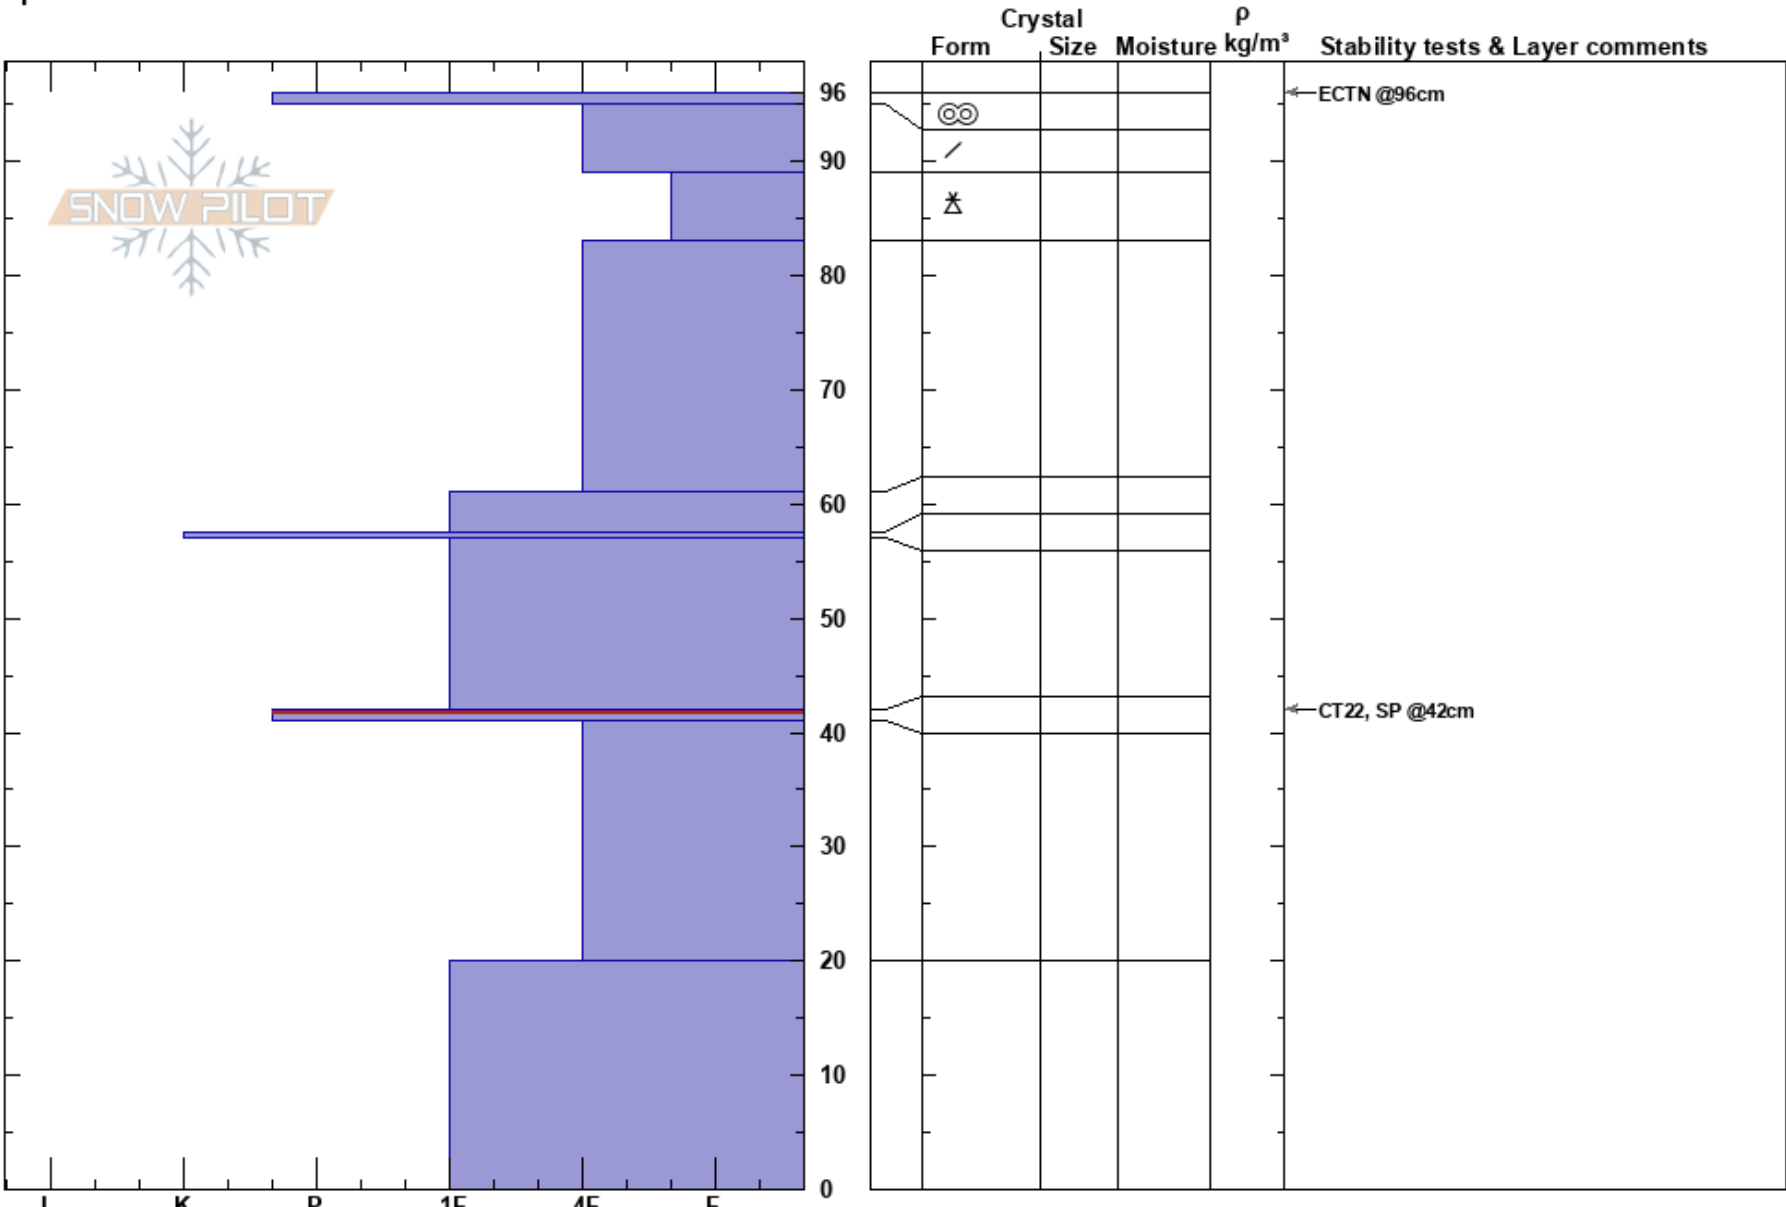

Alpine loop
 Wasatch Range
 UT
 Elevation: 7299 ft
 Aspect: 112°
 Specifics:

Matt Park
 01/11/2019 - 3:30pm
 Co-ord: 12T 448831W 4473734N
 Slope Angle: 19°
 Wind Loading: no

Stability:
 Air Temperature:
 Sky Cover: CLR
 Precipitation: NO
 Wind: Calm

HS:96
 PF:40 42-41cm:Problematic layer

Layer Notes:

Notes: