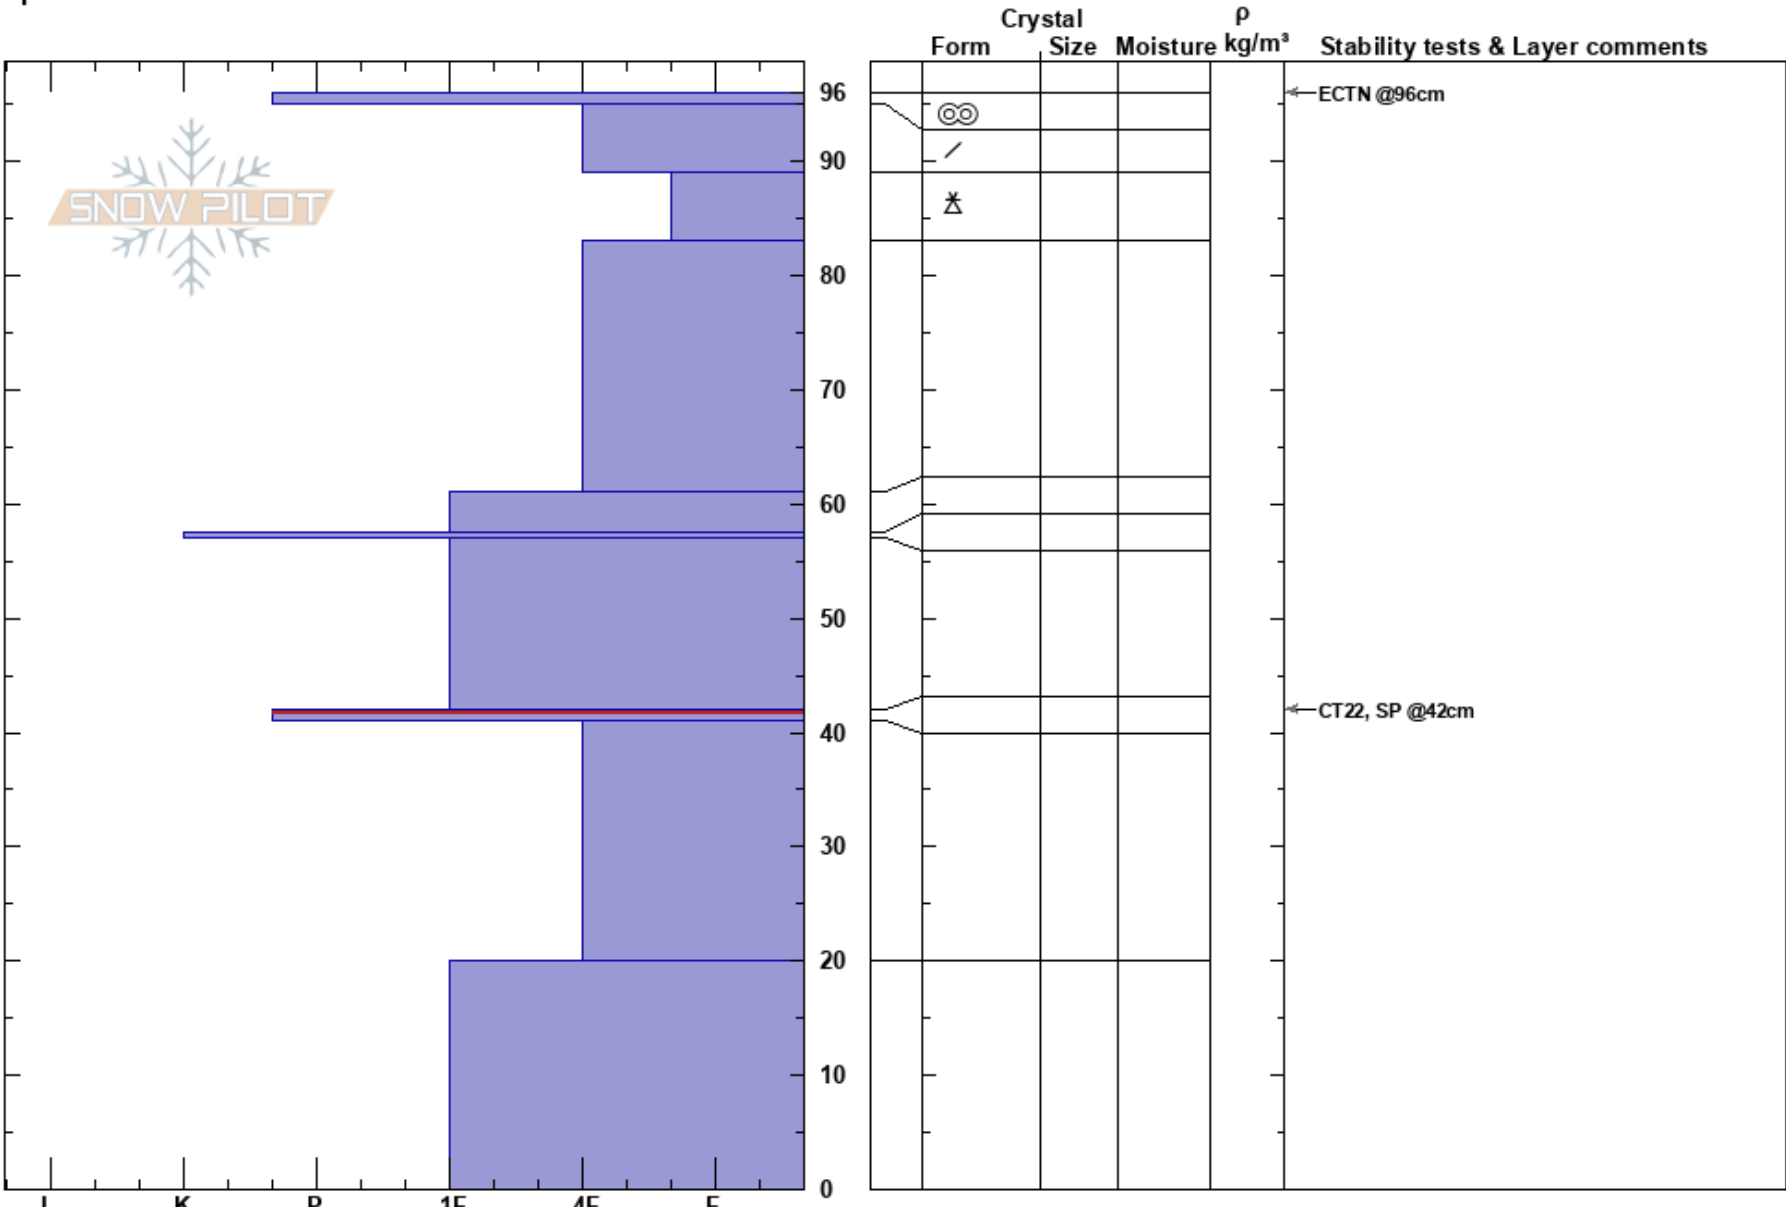

Alpine loop
 Wasatch Range
 UT
 Elevation: 7299 ft
 Aspect: 112°
 Specifics:

Matt Park
 01/11/2019 - 3:30pm
 Co-ord: 12T 448831W 4473734N
 Slope Angle: 19°
 Wind Loading: no

Stability: **HS:96**
 Air Temperature: **PF:40**
 Sky Cover: CLR
 Precipitation: NO
 Wind: Calm
 Layer Notes: 42-41cm: Problematic layer