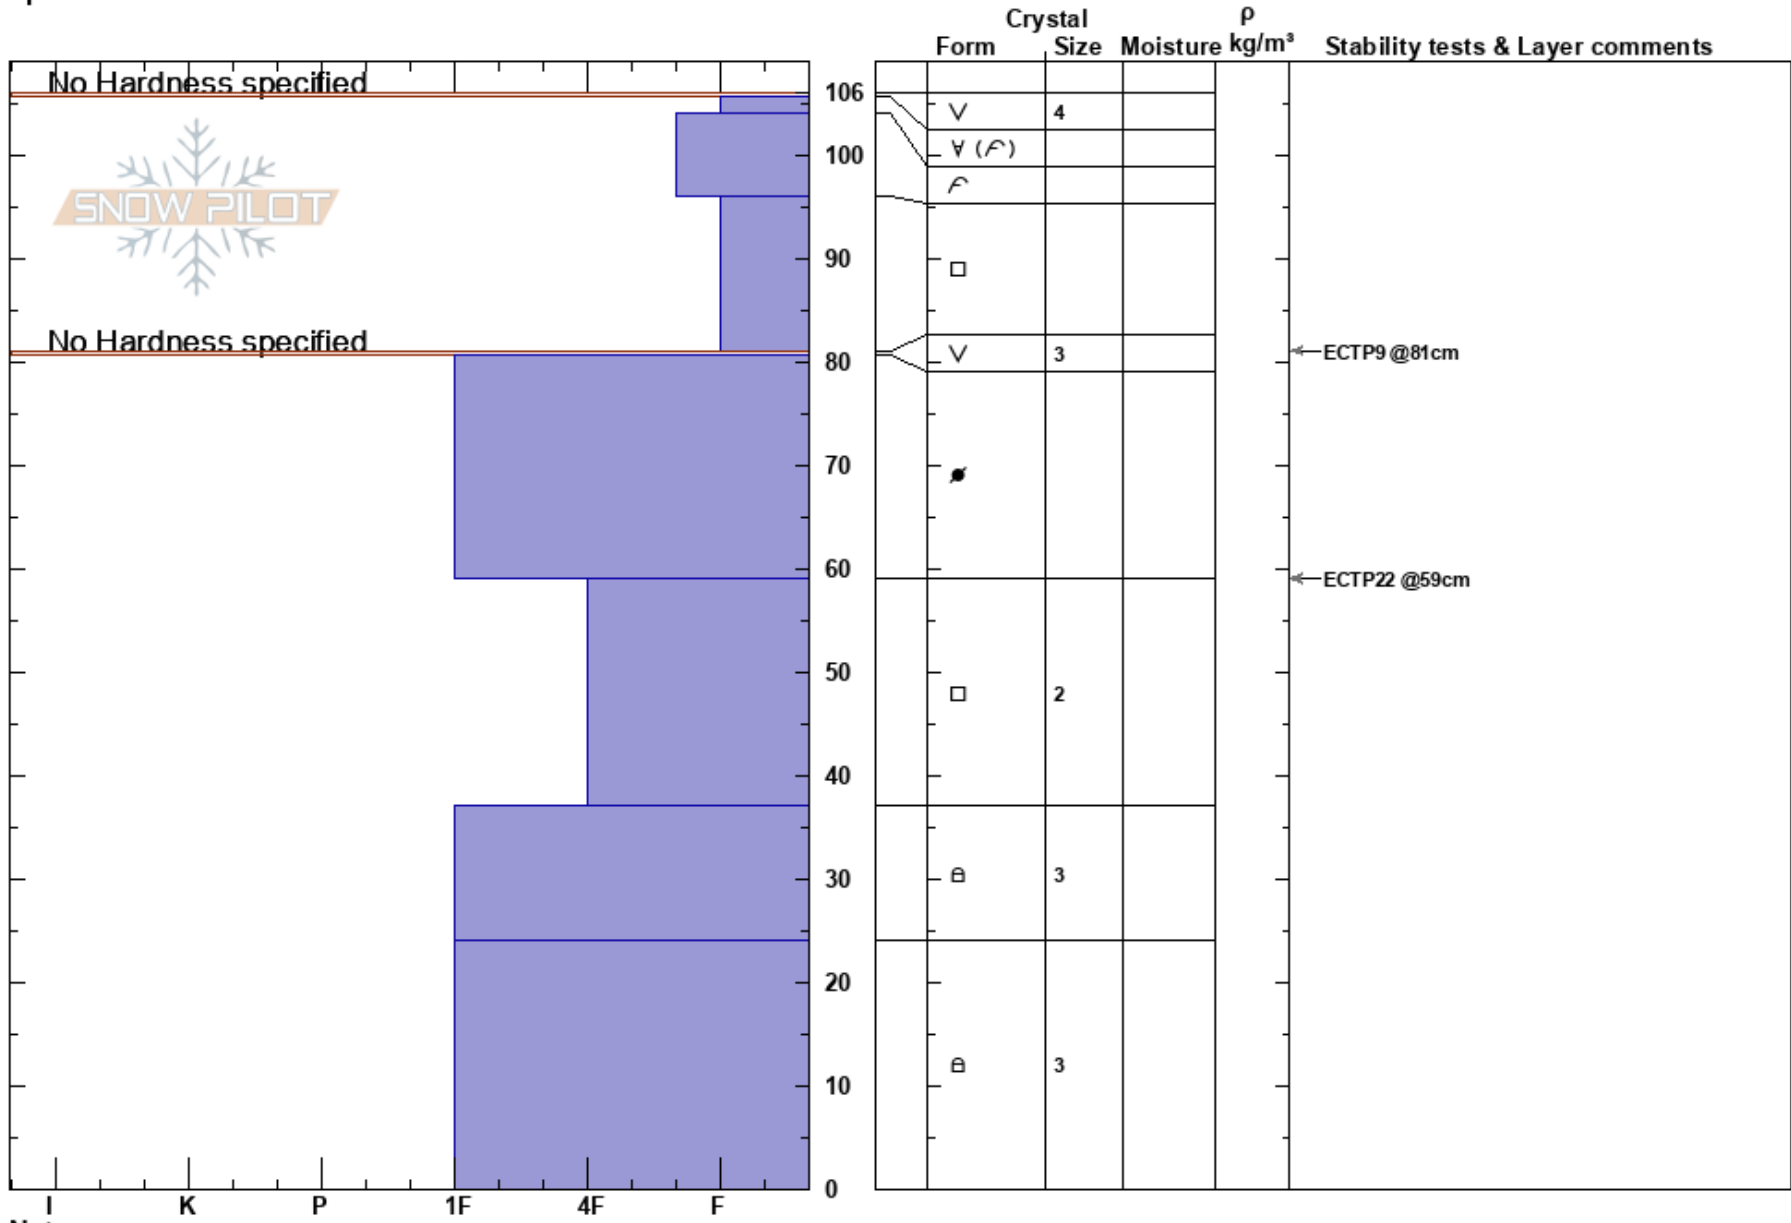

Gash Point  
 Bitterroot  
 MT  
 Elevation: 7400 ft  
 Aspect: 12°  
 Specifics:

Tony LeBaron  
 01/11/2019 - 12:00pm  
 Co-ord:  
 Slope Angle: 24°  
 Wind Loading:

Stability:  
 Air Temperature: 2.5°C  
 Sky Cover: CLR  
 Precipitation: NO  
 Wind: Calm

HS:106  
 Layer Notes:  
 81-80.5cm: Problematic layer

Notes: