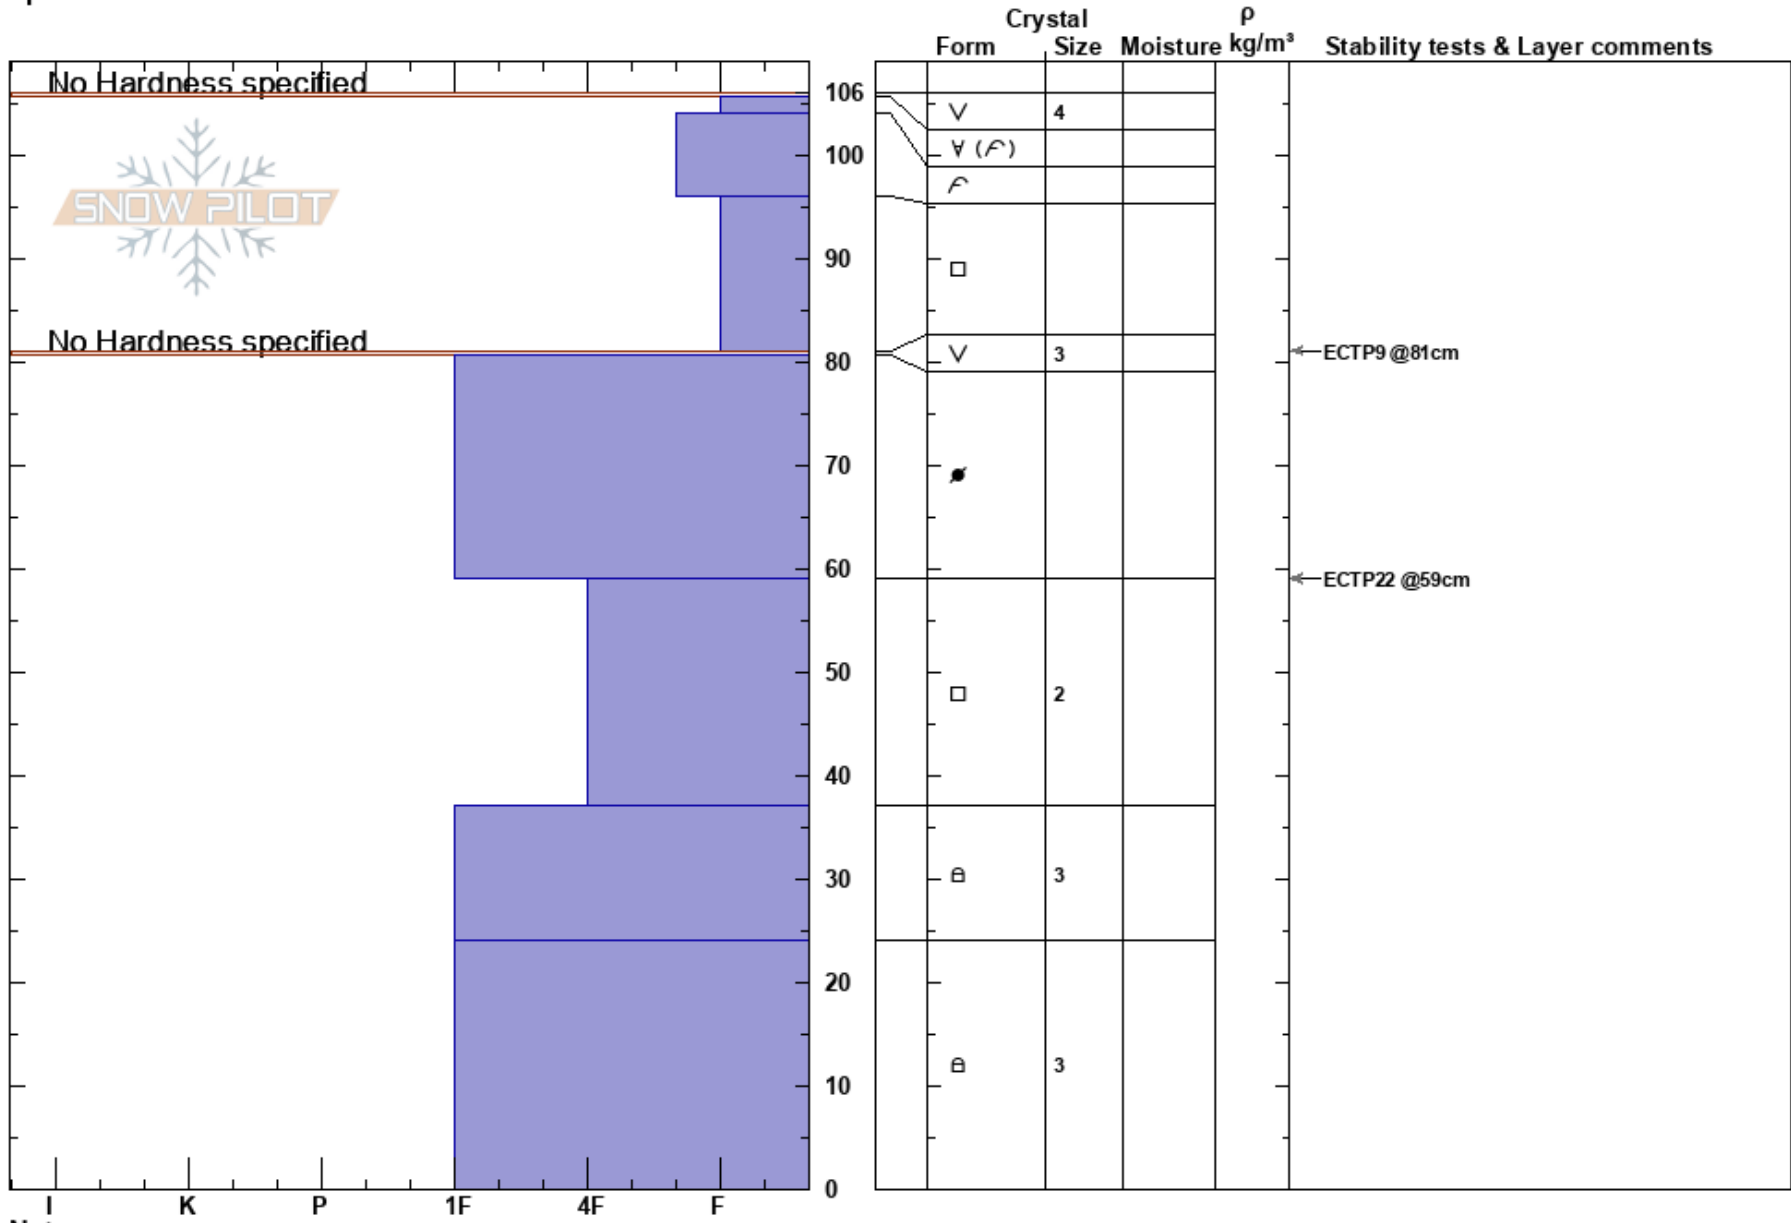

Gash Point
 Bitterroot
 MT
 Elevation: 7400 ft
 Aspect: 12°
 Specifics:

Tony LeBaron
 01/11/2019 - 12:00pm
 Co-ord:
 Slope Angle: 24°
 Wind Loading:

Stability:
 Air Temperature: 2.5°C
 Sky Cover: CLR
 Precipitation: NO
 Wind: Calm

HS:106
 Layer Notes:
 81-80.5cm: Problematic layer

Notes: